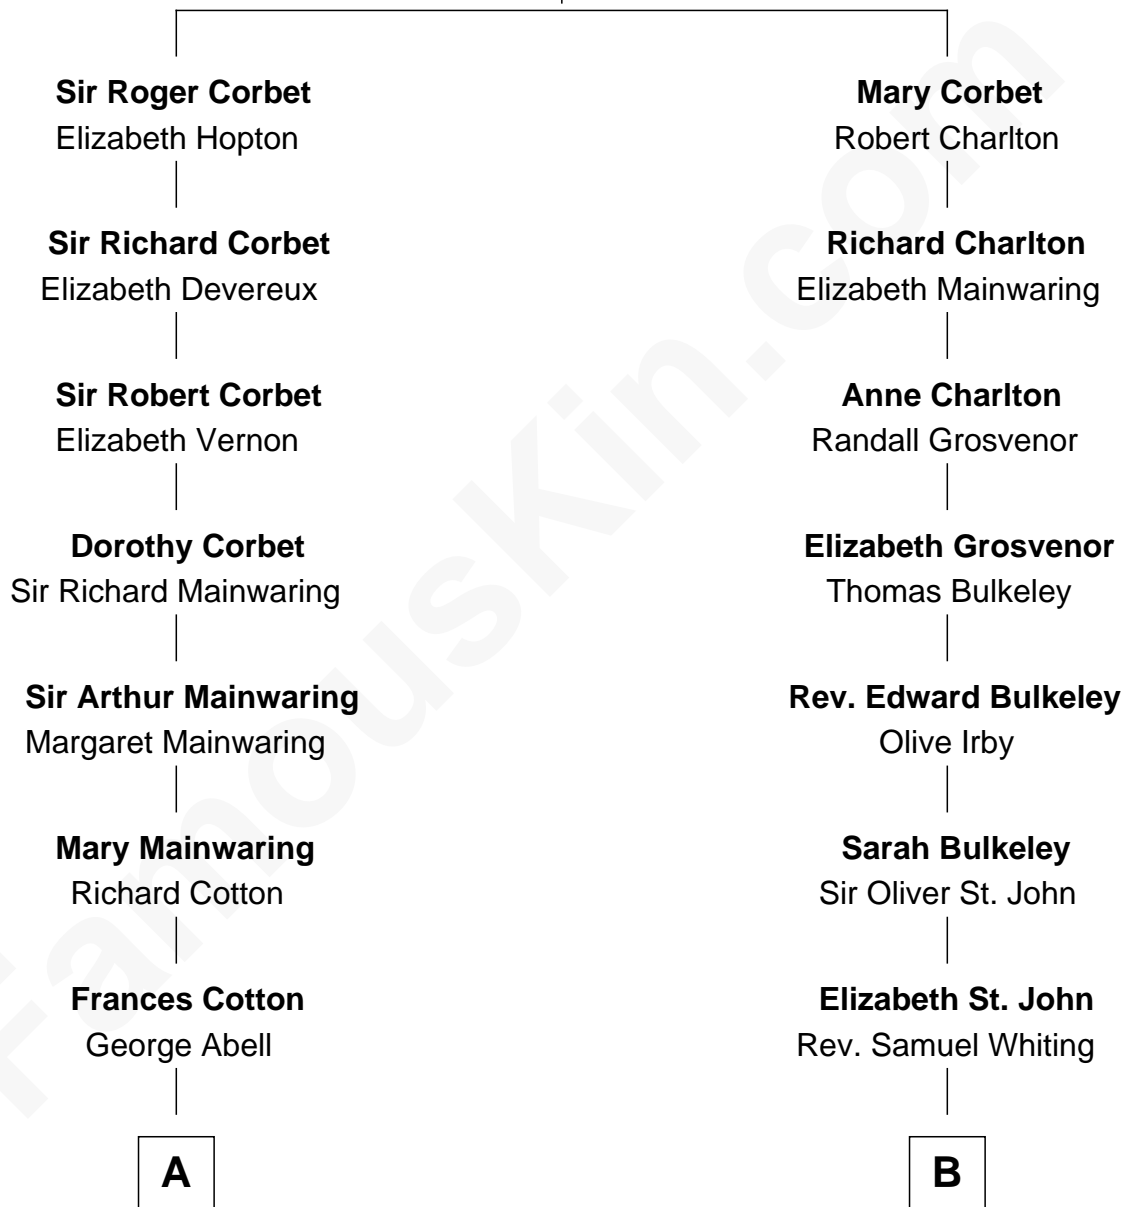

FamousKin.com Relationship Chart of

J.P. Morgan, Jr.

American Banker and Philanthropist

15th cousin 1 time removed of

Endicott Peabody

62nd Governor of Massachusetts

Sir Robert Corbet

Margaret - - - - -