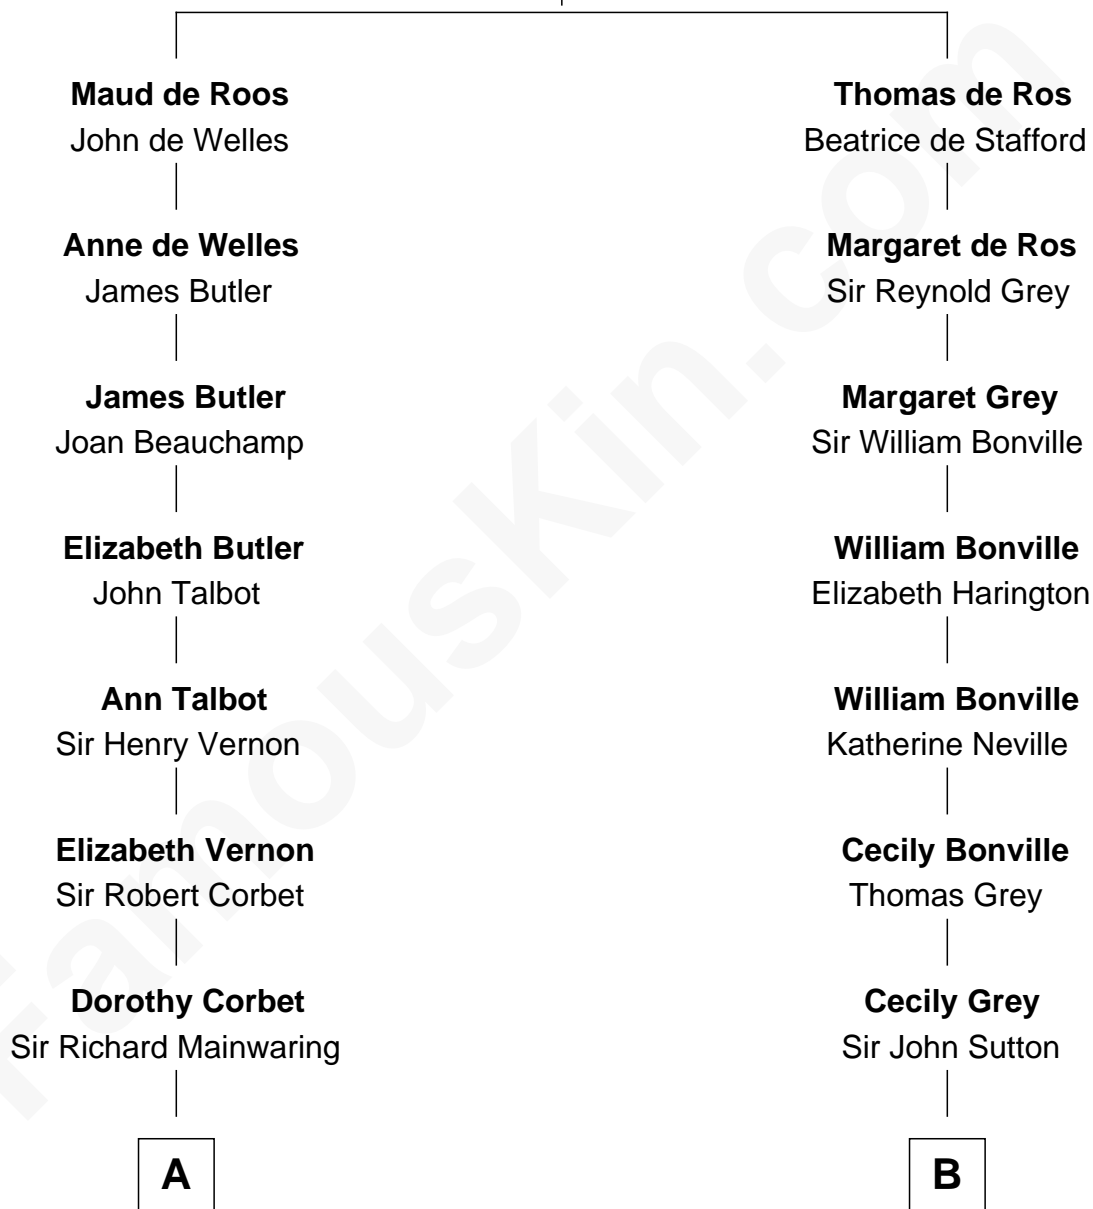

FamousKin.com Relationship Chart of

J.P. Morgan, Jr.

American Banker and Philanthropist

18th cousin of

Endicott Peabody

62nd Governor of Massachusetts

Sir William de Ros
Margery de Badlesmere

C

Frances Louisa Tracy

John Pierpont Morgan

J.P. Morgan, Jr.

American Banker and Philanthropist

D

Mary Elizabeth Parkman

Rt. Rev. Malcolm Endicott Peabody

Endicott Peabody

62nd Governor of Massachusetts

FamousKin.com