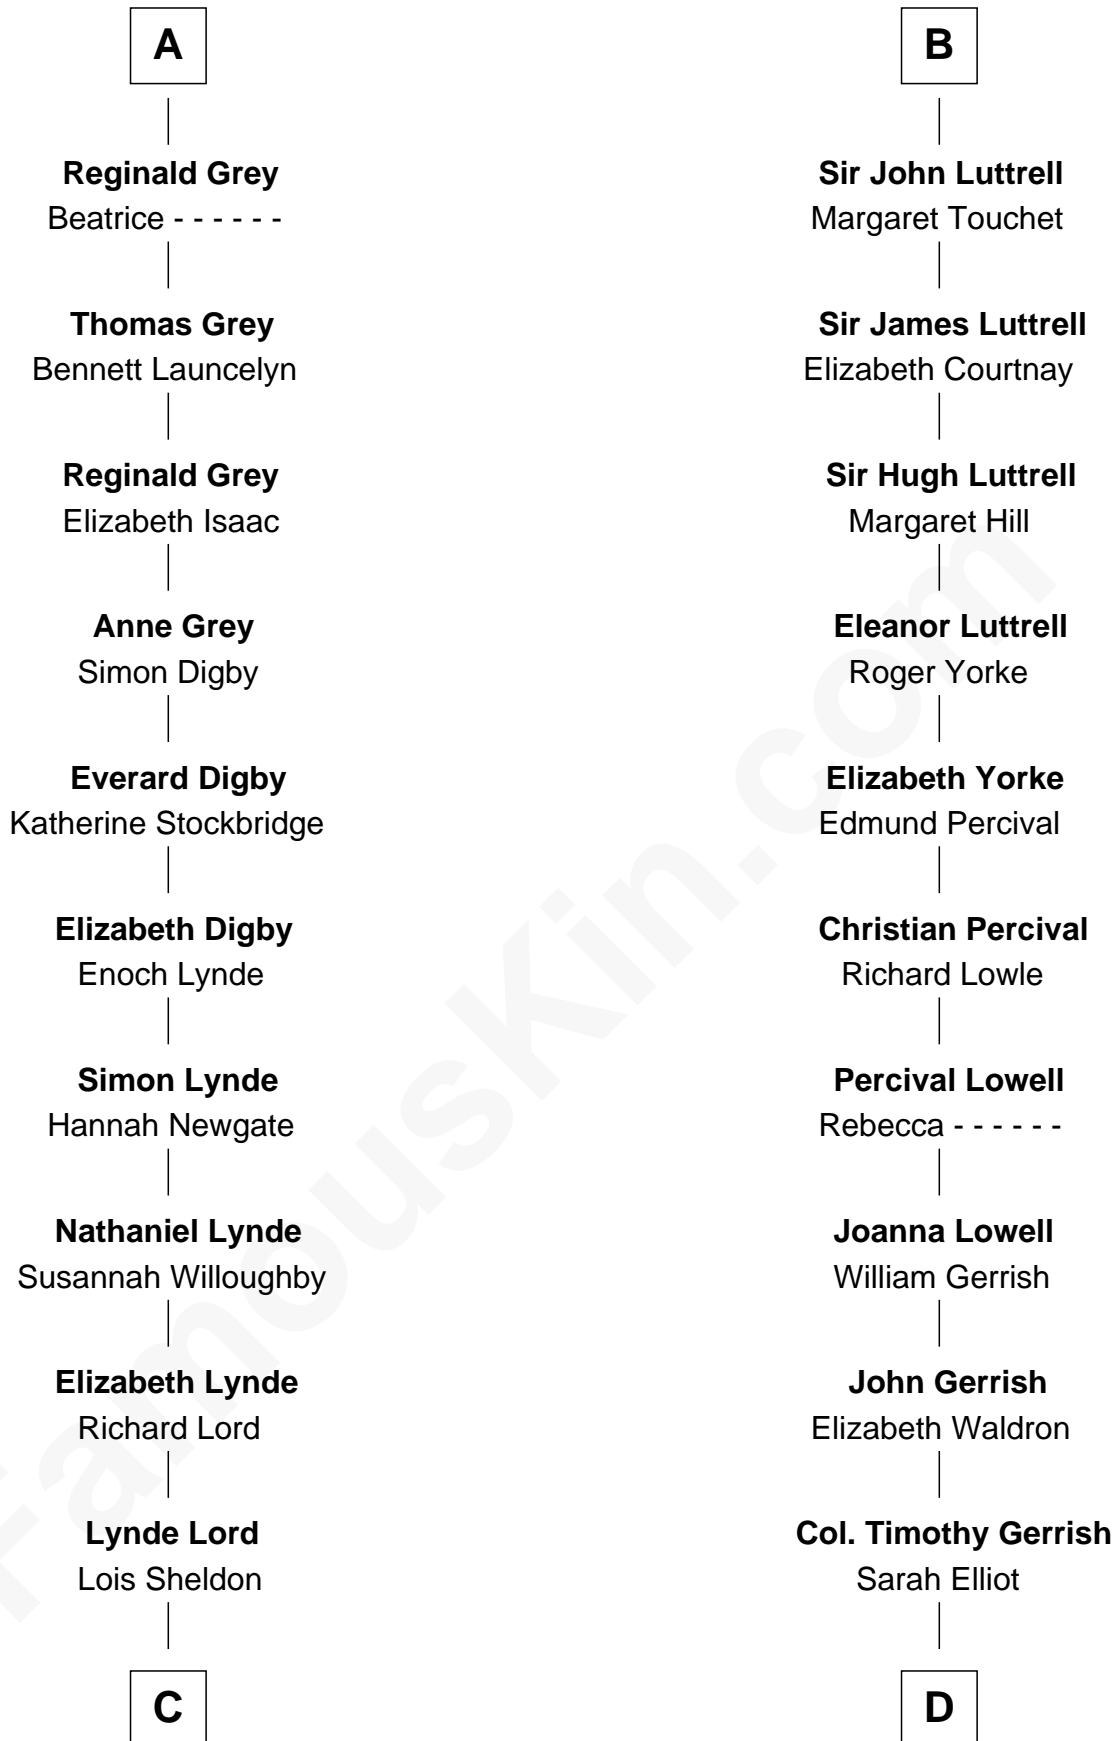

FamousKin.com Relationship Chart of

J.P. Morgan, Jr.

American Banker and Philanthropist

19th cousin 2 times removed of

Ichabod Goodwin

27th Governor of New Hampshire

C

Lynde Lord
Mary Lyman

Mary Sheldon Lord
John Pierpont

Juliet Pierpont
Junius Spencer Morgan

John Pierpont Morgan
Frances Louisa Tracy

J.P. Morgan, Jr.
American Banker and Philanthropist

D

Col. Joseph Gerrish
Anna Thompson

Anna Thompson Gerrish
Samuel Goodwin

Ichabod Goodwin
27th Governor of New Hampshire

FamousKin.com