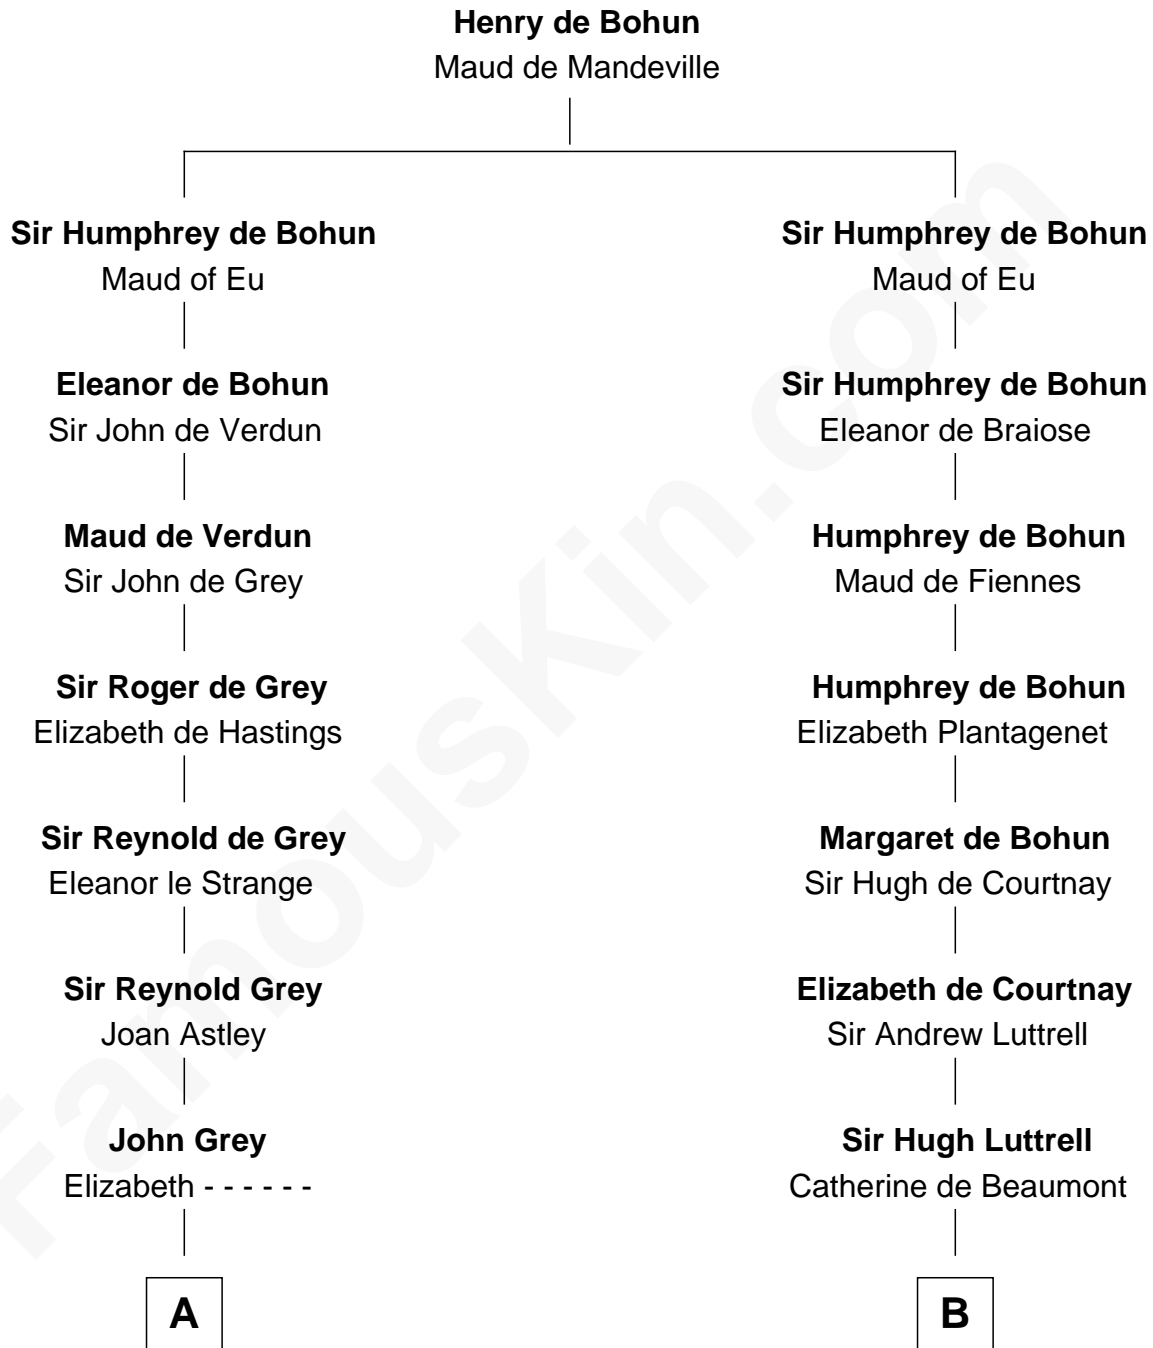

FamousKin.com Relationship Chart of

J.P. Morgan, Jr.

American Banker and Philanthropist

19th cousin 2 times removed of

Ichabod Goodwin

27th Governor of New Hampshire

C

Lynde Lord
Mary Lyman

Mary Sheldon Lord
John Pierpont

Juliet Pierpont
Junius Spencer Morgan

John Pierpont Morgan
Frances Louisa Tracy

J.P. Morgan, Jr.
American Banker and Philanthropist

D

Col. Joseph Gerrish
Anna Thompson

Anna Thompson Gerrish
Samuel Goodwin

Ichabod Goodwin
27th Governor of New Hampshire

FamousKin.com