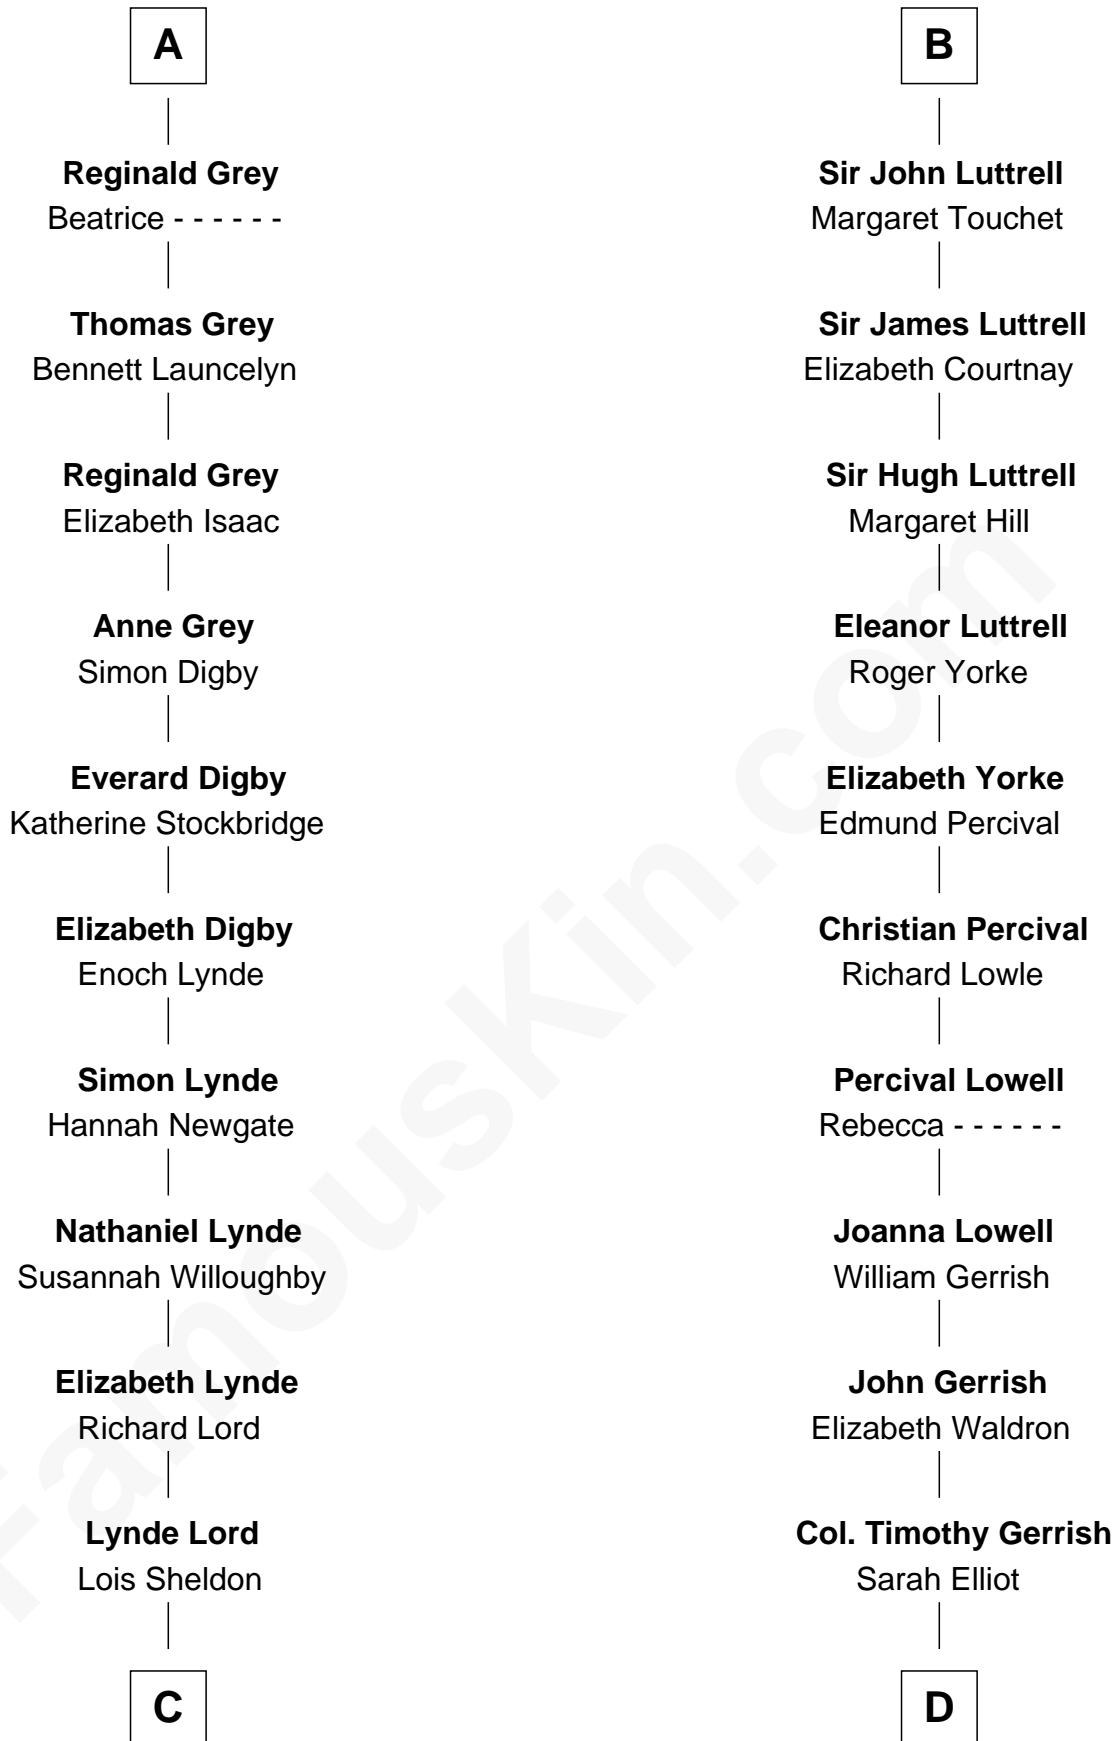

FamousKin.com Relationship Chart of

J.P. Morgan, Jr.

American Banker and Philanthropist

19th cousin 2 times removed of

Ichabod Goodwin

27th Governor of New Hampshire

Raoul de Lusgnan

Alice de Eu

C

Lynde Lord
Mary Lyman

Mary Sheldon Lord
John Pierpont

Juliet Pierpont
Junius Spencer Morgan

John Pierpont Morgan
Frances Louisa Tracy

J.P. Morgan, Jr.
American Banker and Philanthropist

D

Col. Joseph Gerrish
Anna Thompson

Anna Thompson Gerrish
Samuel Goodwin

Ichabod Goodwin
27th Governor of New Hampshire

FamousKin.com