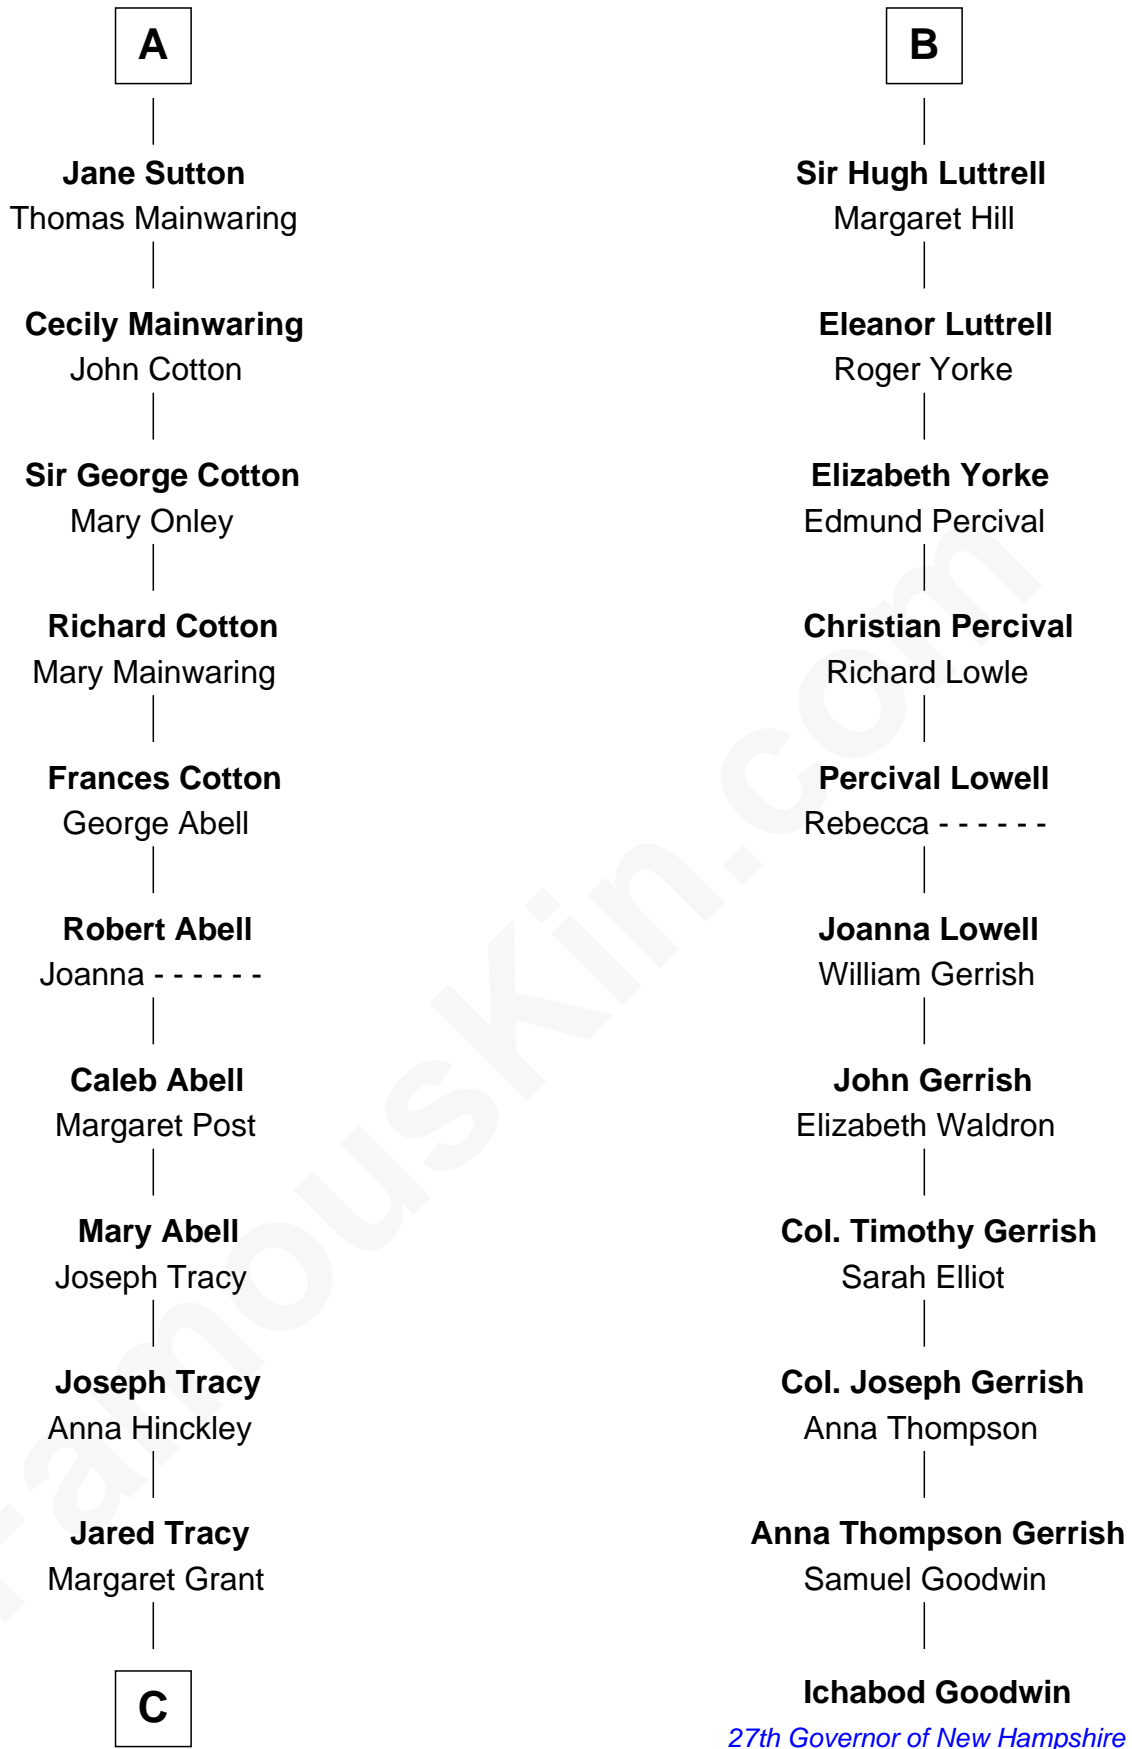

FamousKin.com Relationship Chart of

J.P. Morgan, Jr.

American Banker and Philanthropist

17th cousin 3 times removed of

Ichabod Goodwin

27th Governor of New Hampshire

Sir Hugh le Despencer

Aveline Basset

Catherine de Beaumont

Sir John Luttrell

Margaret Touchet

Sir James Luttrell

Elizabeth Courtenay

B

C

William Gedney Tracy