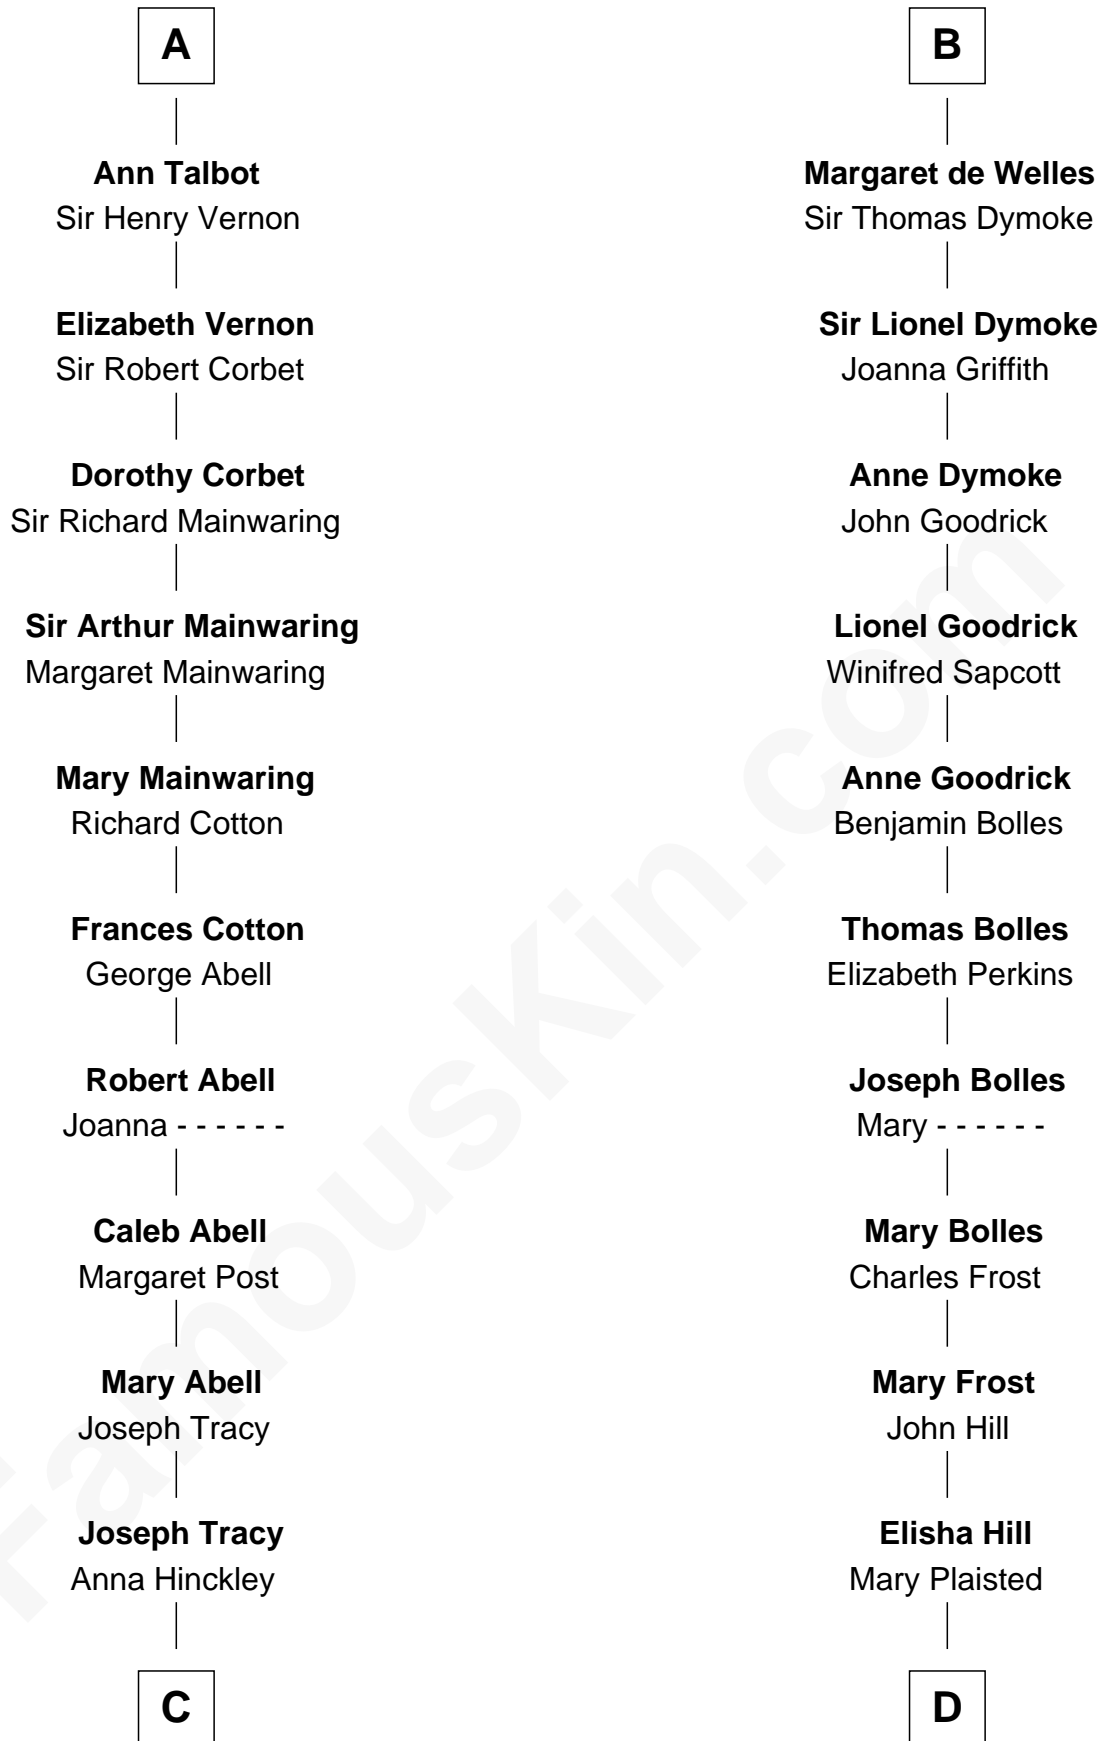

FamousKin.com Relationship Chart of

J.P. Morgan, Jr.

American Banker and Philanthropist

19th cousin 2 times removed of

Ichabod Goodwin

27th Governor of New Hampshire

Robert I, Count of Artois

Matilda of Brabant

C

Jared Tracy
Margaret Grant

William Gedney Tracy
Rachel Huntington

Charles F. Tracy
Louisa Kirkland

Frances Louisa Tracy
John Pierpont Morgan

J.P. Morgan, Jr.
American Banker and Philanthropist

D

Hannah Hill
Dominicus Goodwin

Samuel Goodwin
Anna Thompson Gerrish

Ichabod Goodwin
27th Governor of New Hampshire

FamousKin.com