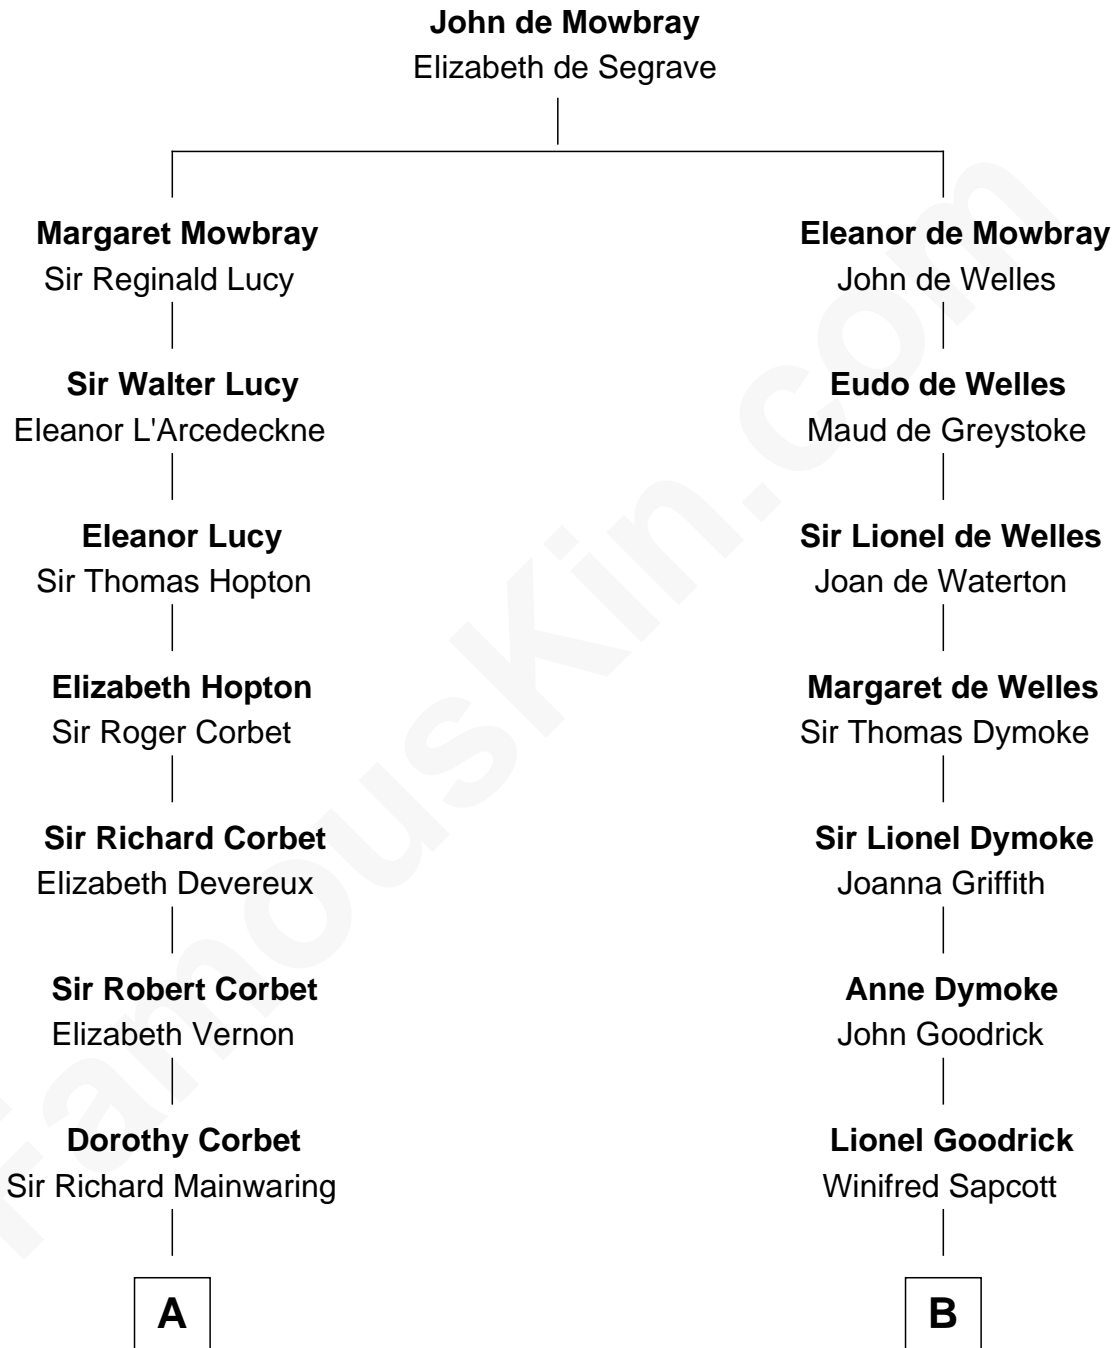

FamousKin.com Relationship Chart of

J.P. Morgan, Jr.

American Banker and Philanthropist

15th cousin 3 times removed of

Ichabod Goodwin

27th Governor of New Hampshire

C

Frances Louisa Tracy