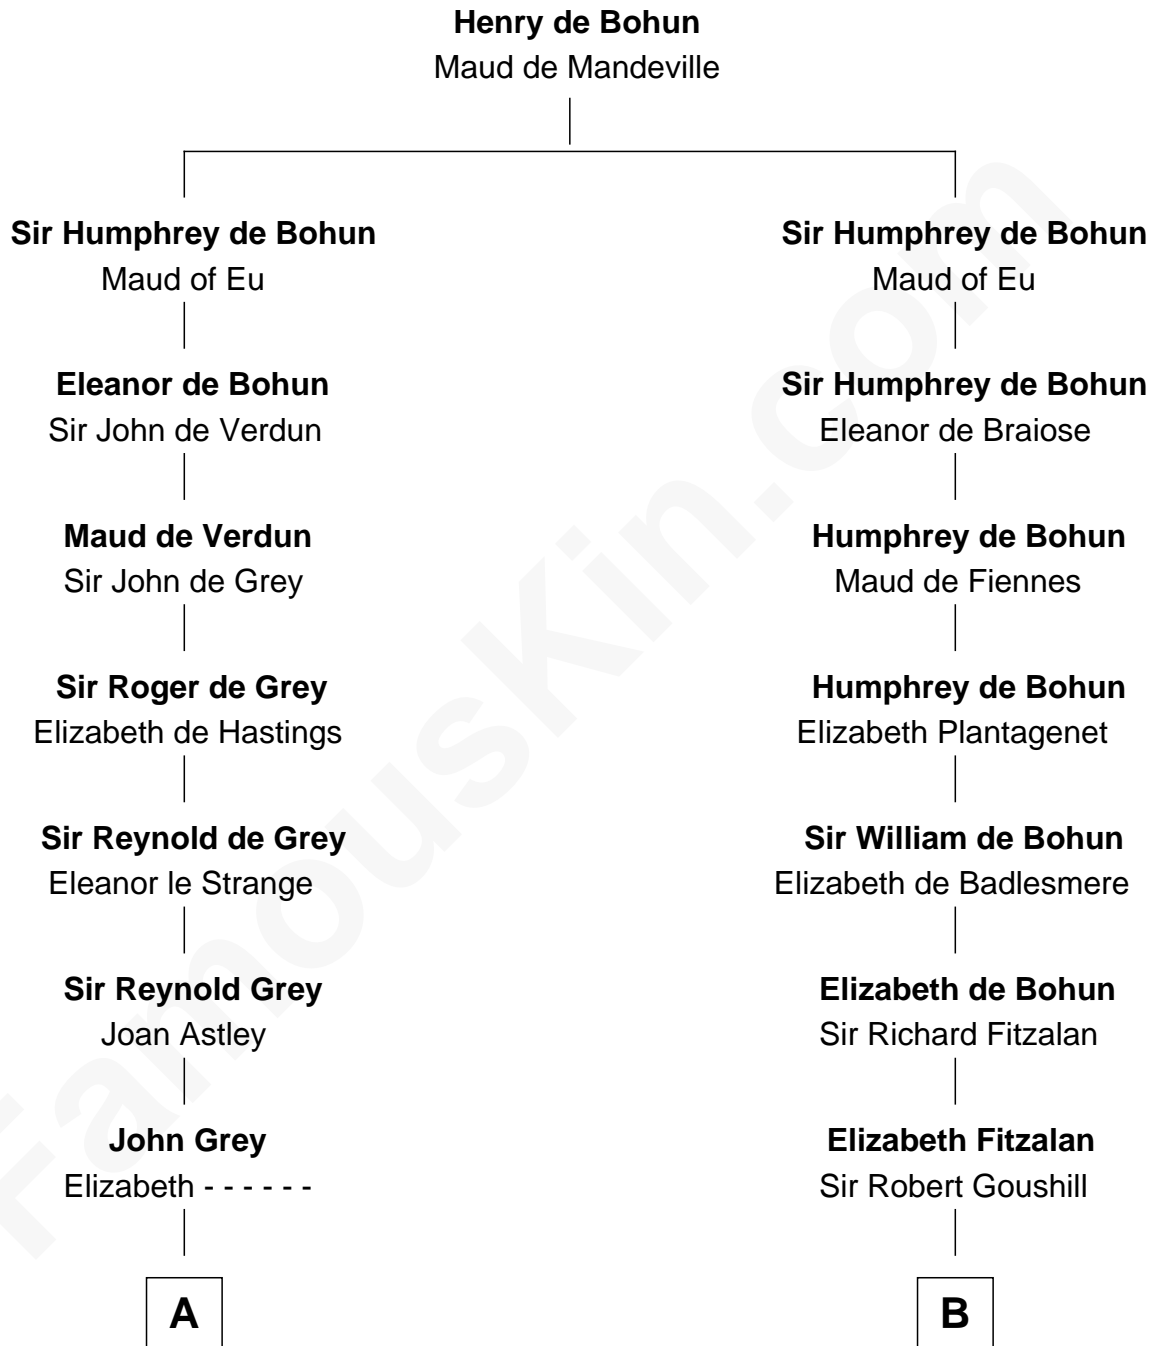

FamousKin.com Relationship Chart of

J.P. Morgan, Jr.

American Banker and Philanthropist

17th cousin 4 times removed of

Richard Henry Lee

Signer of the Declaration of Independence

C

—
Lynde Lord

Mary Lyman

—
Mary Sheldon Lord

John Pierpont

—
Juliet Pierpont

Junius Spencer Morgan

—
John Pierpont Morgan

Frances Louisa Tracy

—
J.P. Morgan, Jr.