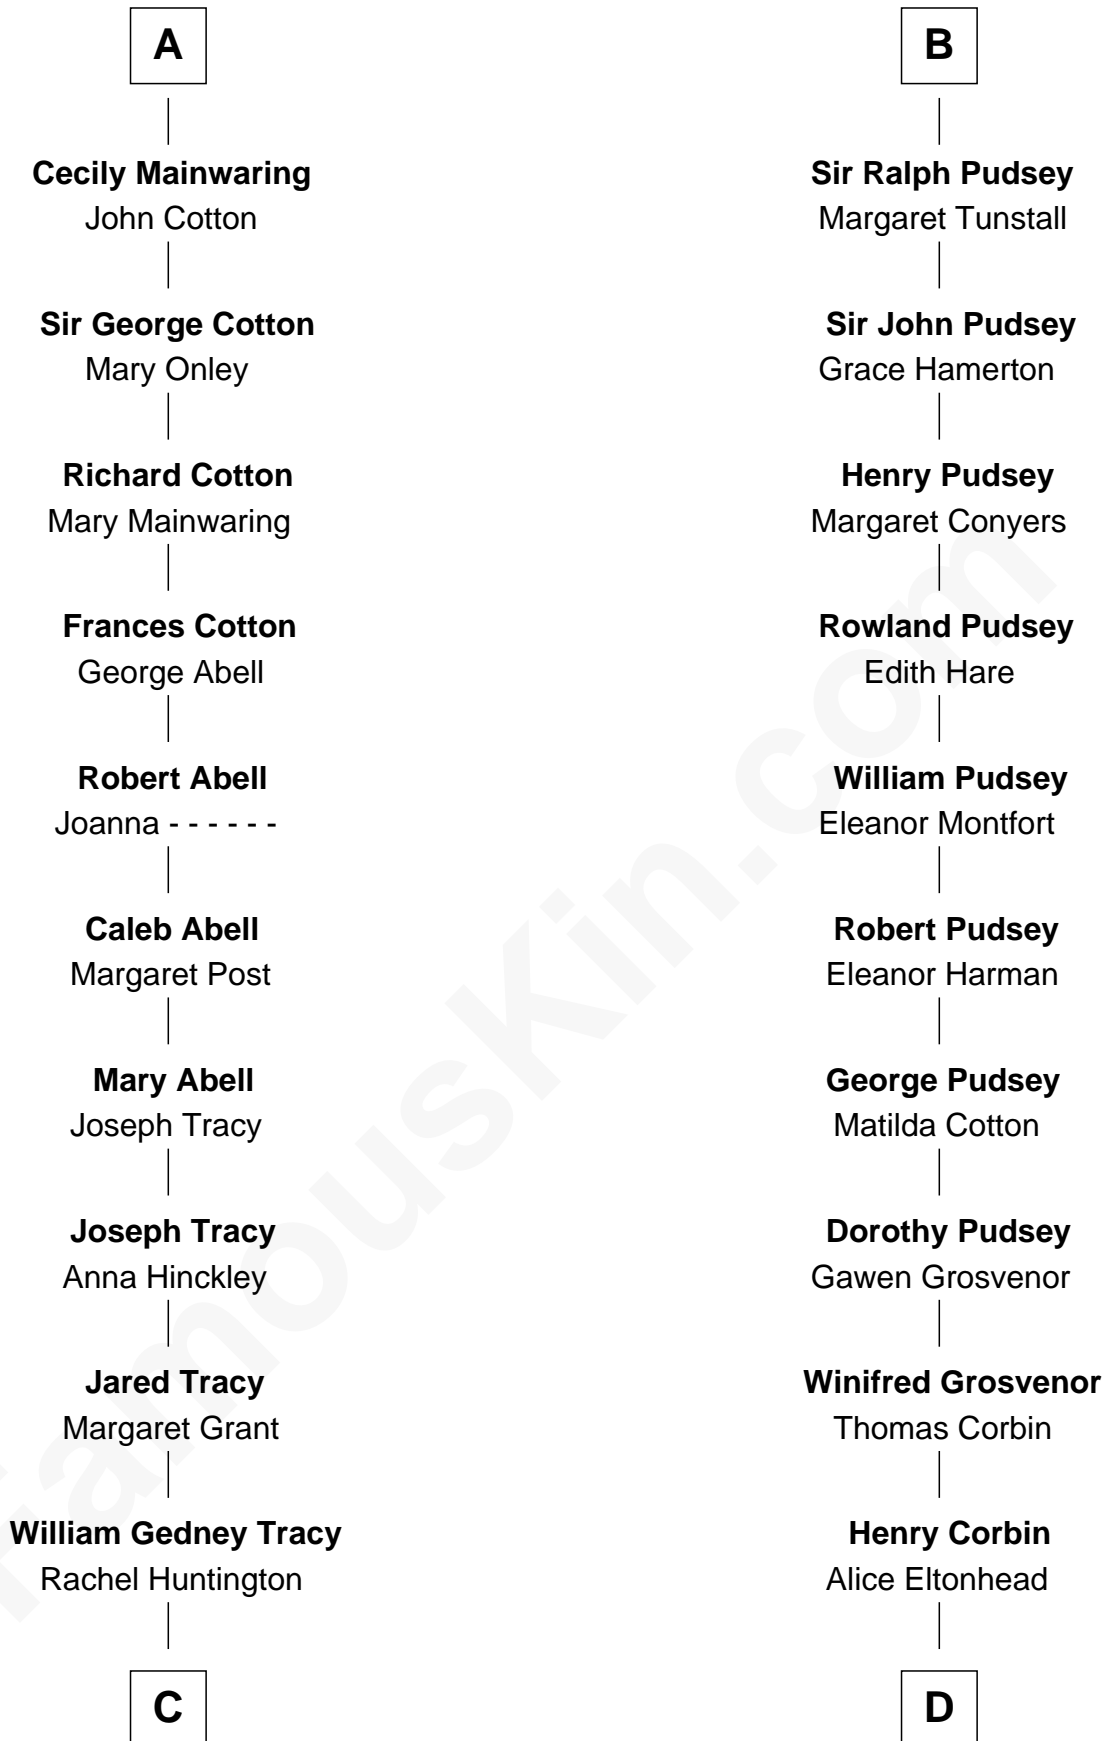

# FamousKin.com Relationship Chart of

**J.P. Morgan, Jr.**

*American Banker and Philanthropist*

19th cousin of

**Richard Henry Lee**

*Signer of the Declaration of Independence*

**Sir Richard FitzRoy**

Rose de Dover

**C**

**Charles F. Tracy**

Louisa Kirkland

**Frances Louisa Tracy**

John Pierpont Morgan

**J.P. Morgan, Jr.**

*American Banker and Philanthropist*

**D**