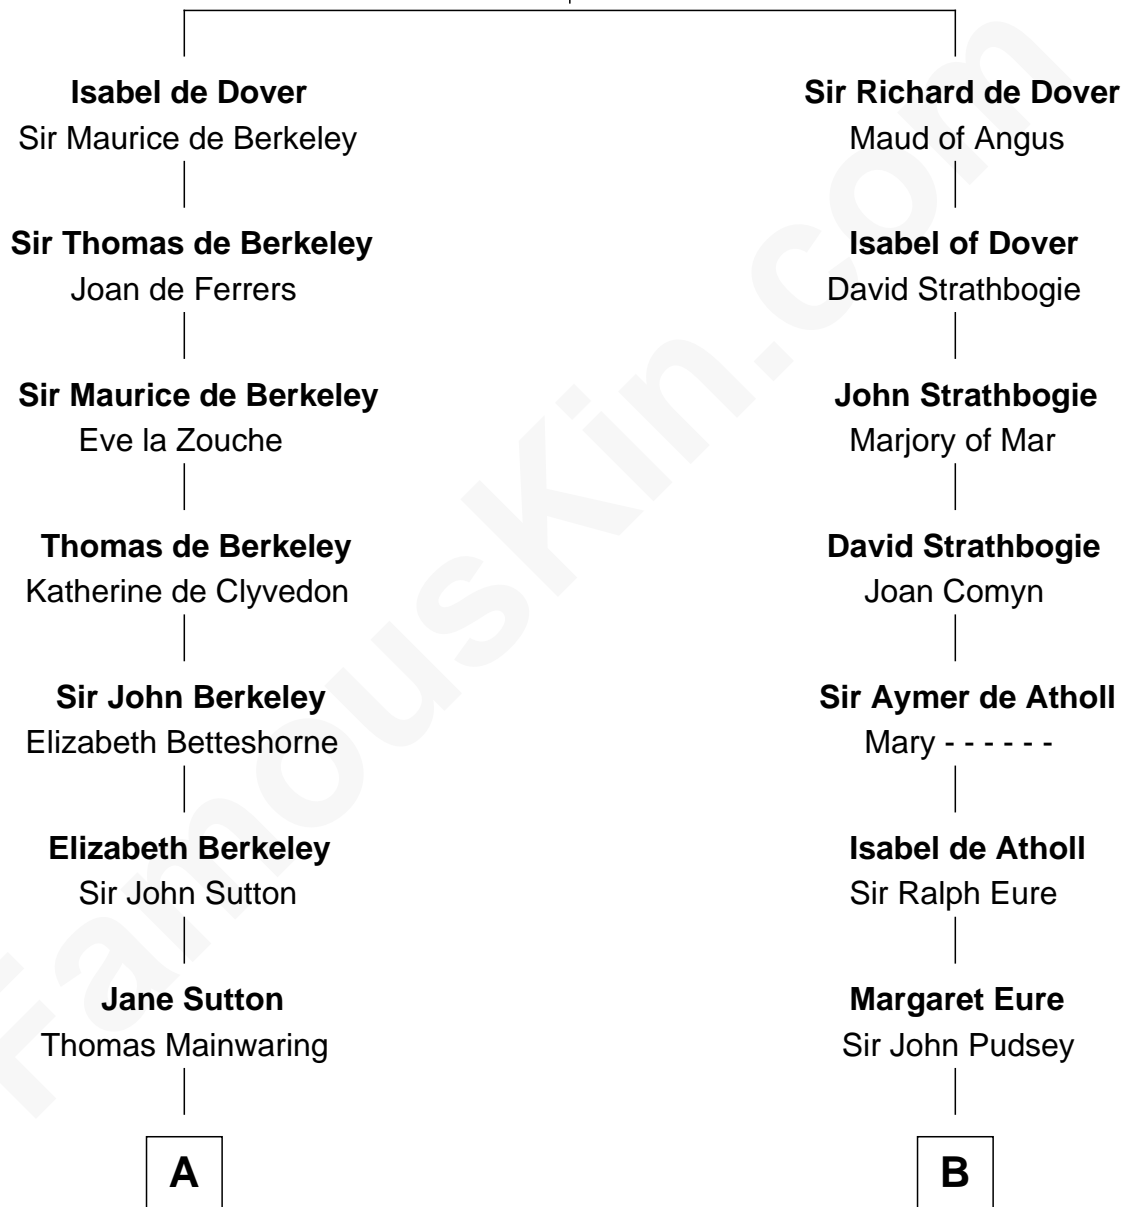

# FamousKin.com Relationship Chart of

**J.P. Morgan, Jr.**

*American Banker and Philanthropist*

19th cousin of

**Richard Henry Lee**

*Signer of the Declaration of Independence*

**Sir Richard FitzRoy**

Rose de Dover

**C**

**Charles F. Tracy**

Louisa Kirkland

**Frances Louisa Tracy**

John Pierpont Morgan

**J.P. Morgan, Jr.**

*American Banker and Philanthropist*

**D**