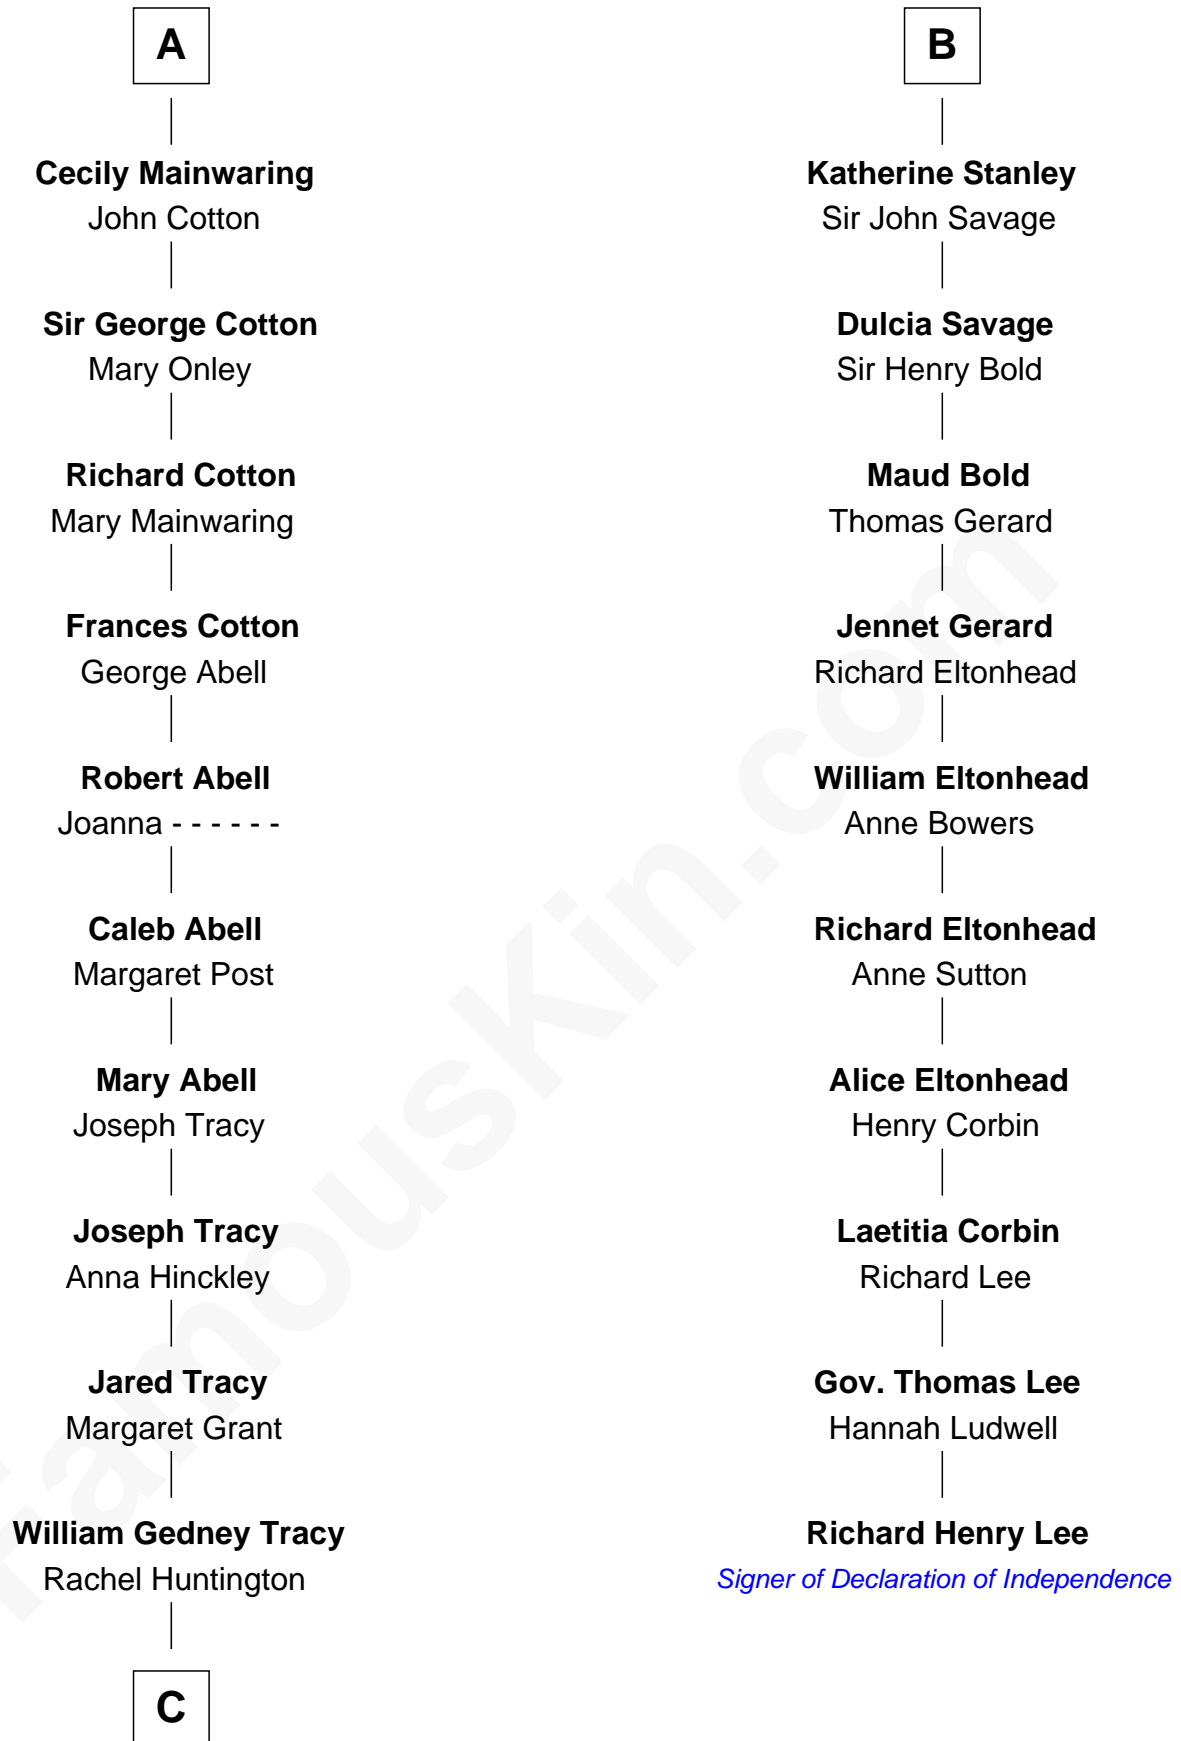

FamousKin.com Relationship Chart of

J.P. Morgan, Jr.

American Banker and Philanthropist

16th cousin 3 times removed of

Richard Henry Lee

Signer of the Declaration of Independence

William de Braiose

Eva Marshal

Eve de Braiose
Sir William de Cantilupe

Milicent de Cantilupe
Eudo la Zouche

Eve la Zouche
Sir Maurice de Berkeley

Thomas de Berkeley
Katherine de Clyvedon

Sir John Berkeley
Elizabeth Betteshorne

Elizabeth Berkeley
Sir John Sutton

Jane Sutton
Thomas Mainwaring

A

Eleanor de Braiose
Sir Humphrey de Bohun

Humphrey de Bohun
Maud de Fiennes

Humphrey de Bohun
Elizabeth Plantagenet

Sir William de Bohun
Elizabeth de Badlesmere

Elizabeth de Bohun
Sir Richard Fitzalan

Elizabeth Fitzalan
Sir Robert Goushill

Joan Goushill
Sir Thomas Stanley

B

C

Charles F. Tracy

Louisa Kirkland

Frances Louisa Tracy

John Pierpont Morgan