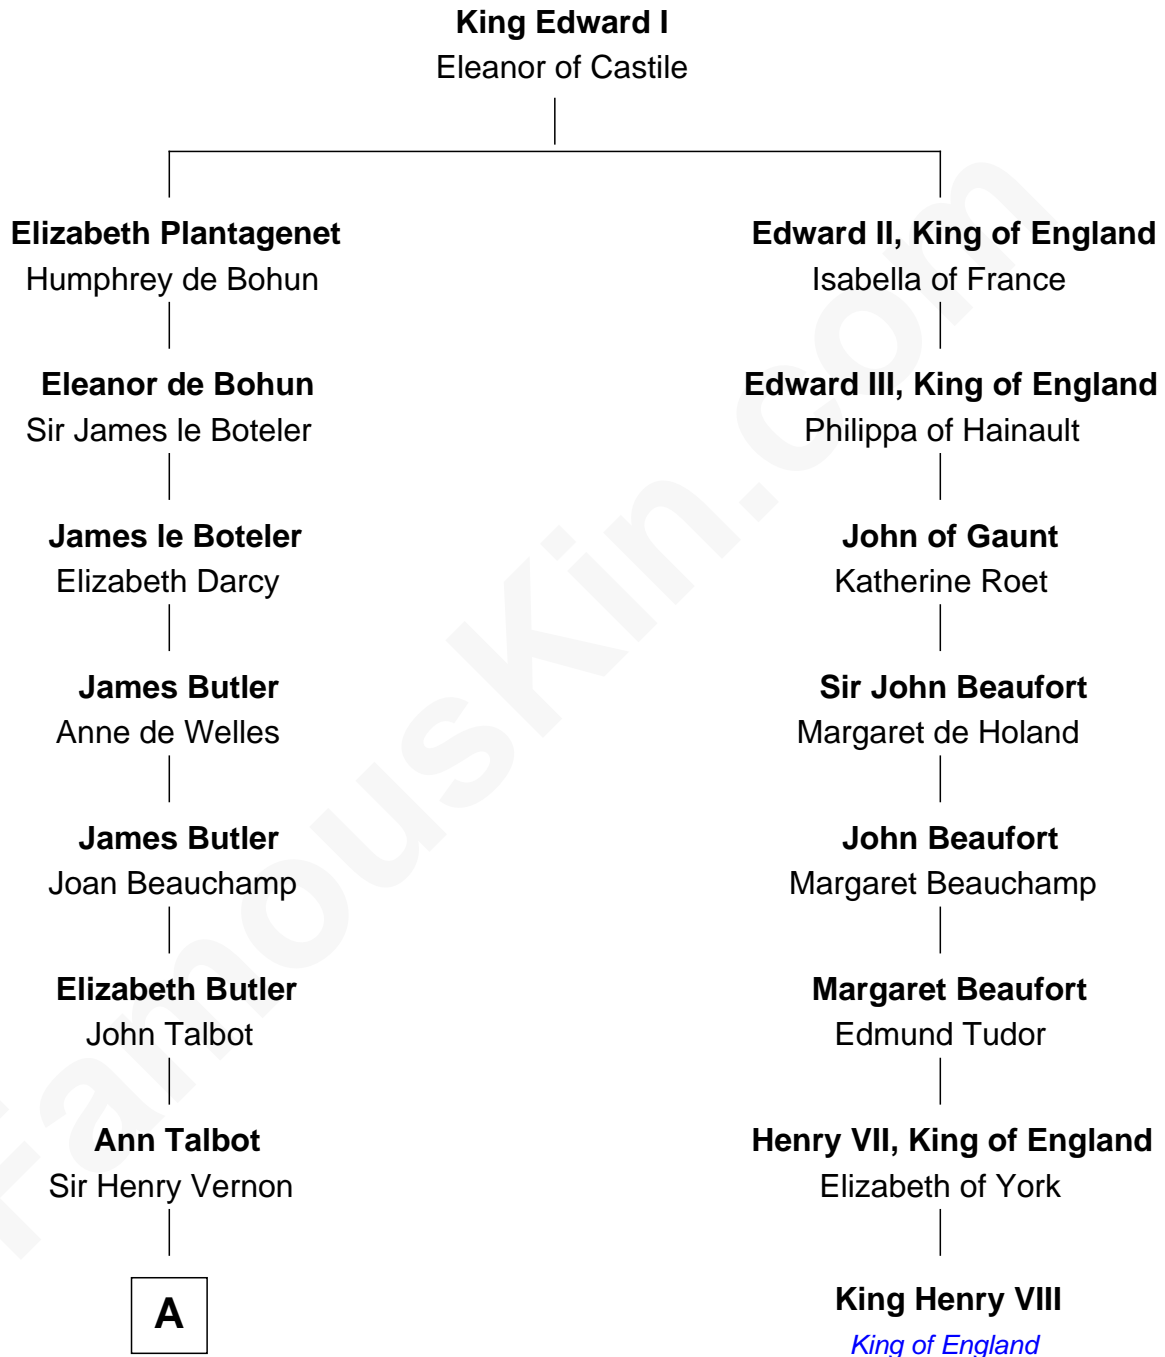

# FamousKin.com Relationship Chart of

**J.P. Morgan, Jr.**

*American Banker and Philanthropist*

7th cousin 13 times removed of

**King Henry VIII**

*King of England*

**A**

**Elizabeth Vernon**

Sir Robert Corbet

**Dorothy Corbet**

Sir Richard Mainwaring

**Sir Arthur Mainwaring**

Margaret Mainwaring

**Mary Mainwaring**

Richard Cotton

**Frances Cotton**