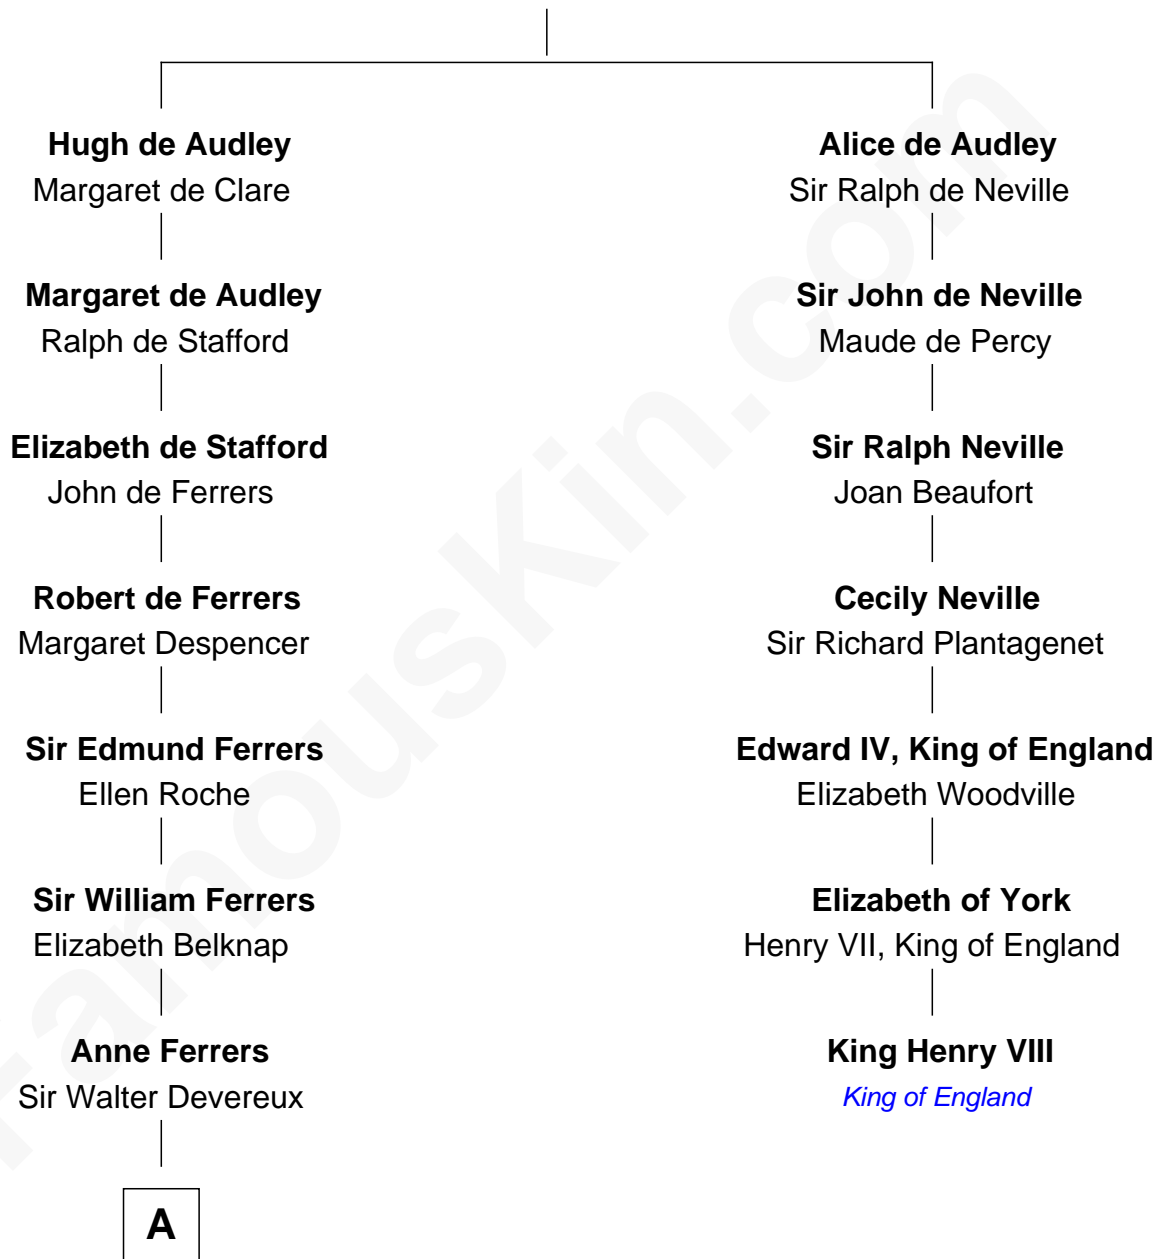

# FamousKin.com Relationship Chart of

**J.P. Morgan, Jr.**

*American Banker and Philanthropist*

6th cousin 15 times removed of

**King Henry VIII**

*King of England*

**Sir Hugh I de Audley**

Iseult de Mortimer

**B**

—  
**Jared Tracy**  
Margaret Grant

—  
**William Gedney Tracy**  
Rachel Huntington

—  
**Charles F. Tracy**  
Louisa Kirkland

—  
**Frances Louisa Tracy**  
John Pierpont Morgan

—  
**J.P. Morgan, Jr.**  
*American Banker and Philanthropist*