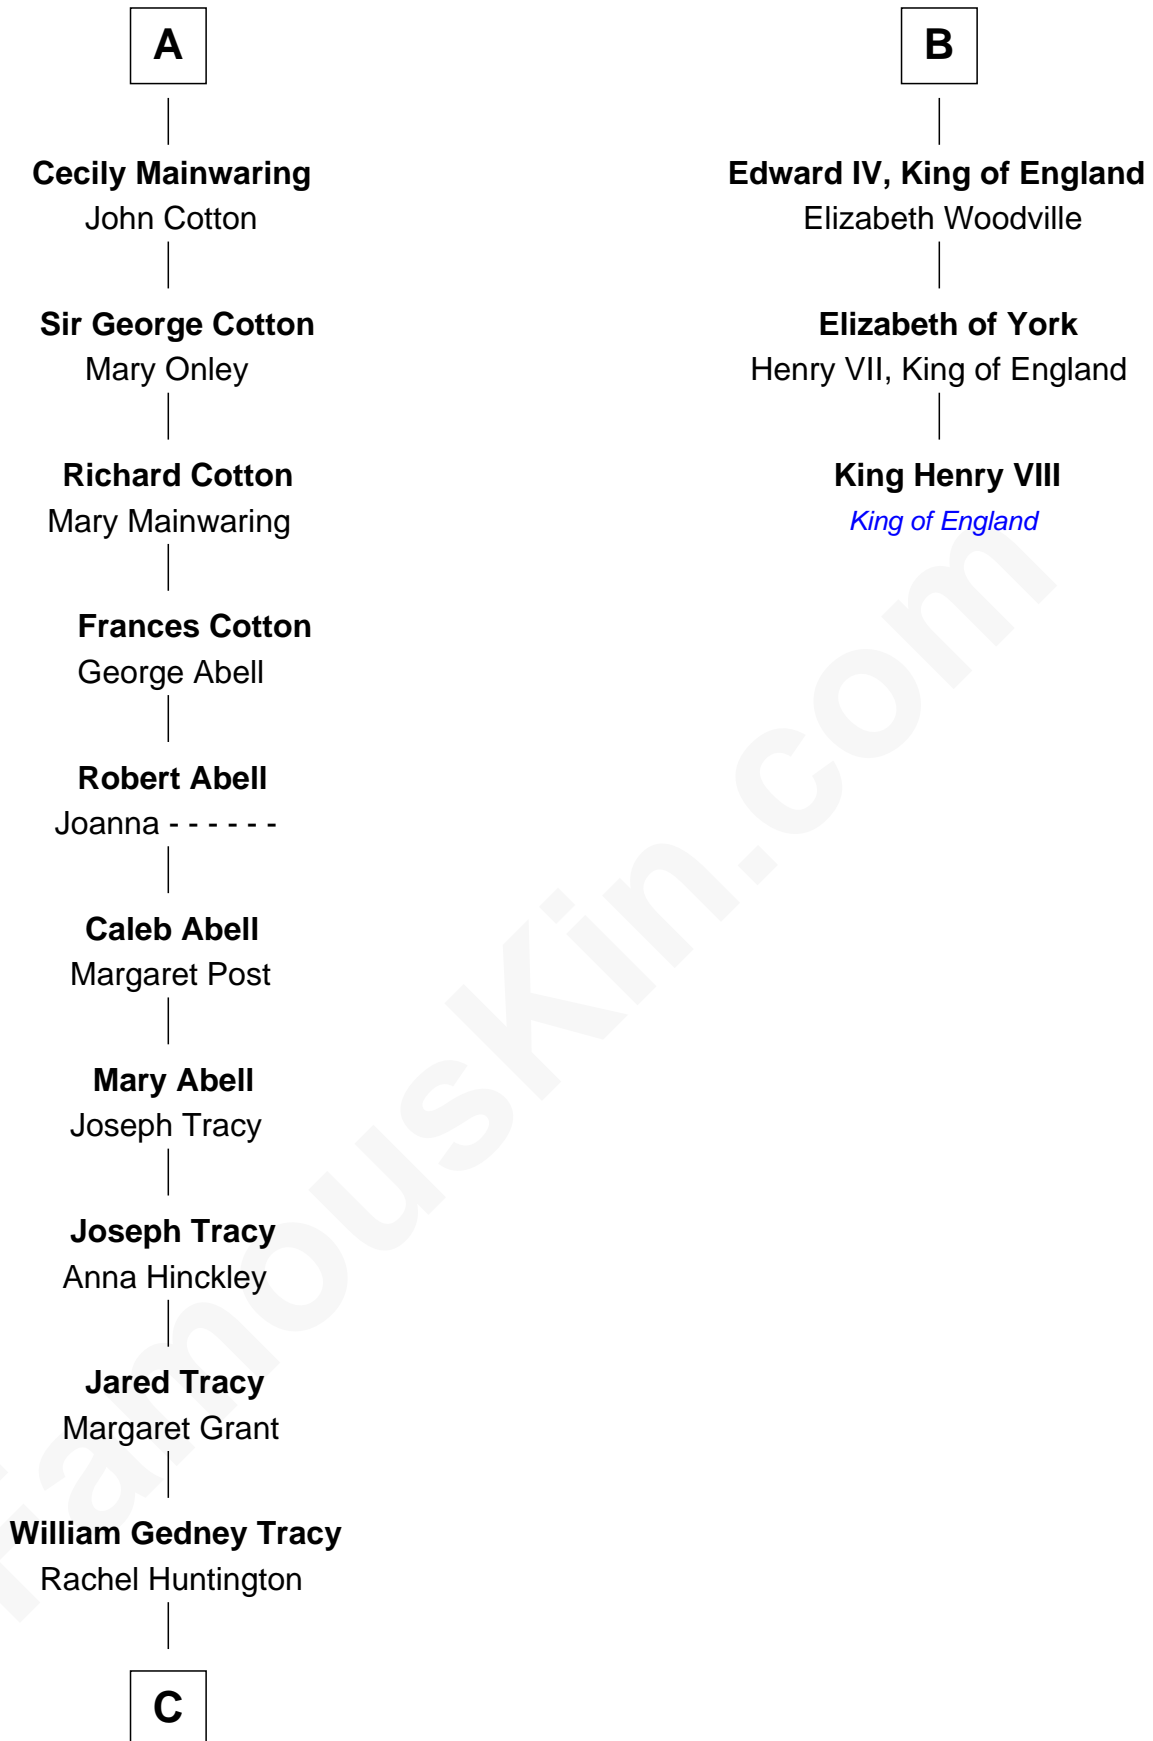

# FamousKin.com Relationship Chart of

**J.P. Morgan, Jr.**

*American Banker and Philanthropist*

9th cousin 10 times removed of

**King Henry VIII**

*King of England*

**Sir Roger de Quincy**

Helen of Galloway

**Sir John Berkeley**

Elizabeth Betteshorne

**Elizabeth Berkeley**

Sir John Sutton

**Jane Sutton**

Thomas Mainwaring

**A**

**Ellen de Quincy**

Maude de Percy

**Sir Ralph Neville**

Joan Beaufort

**Cecily Neville**

Sir Richard Plantagenet

**B**

**C**

—  
**Charles F. Tracy**