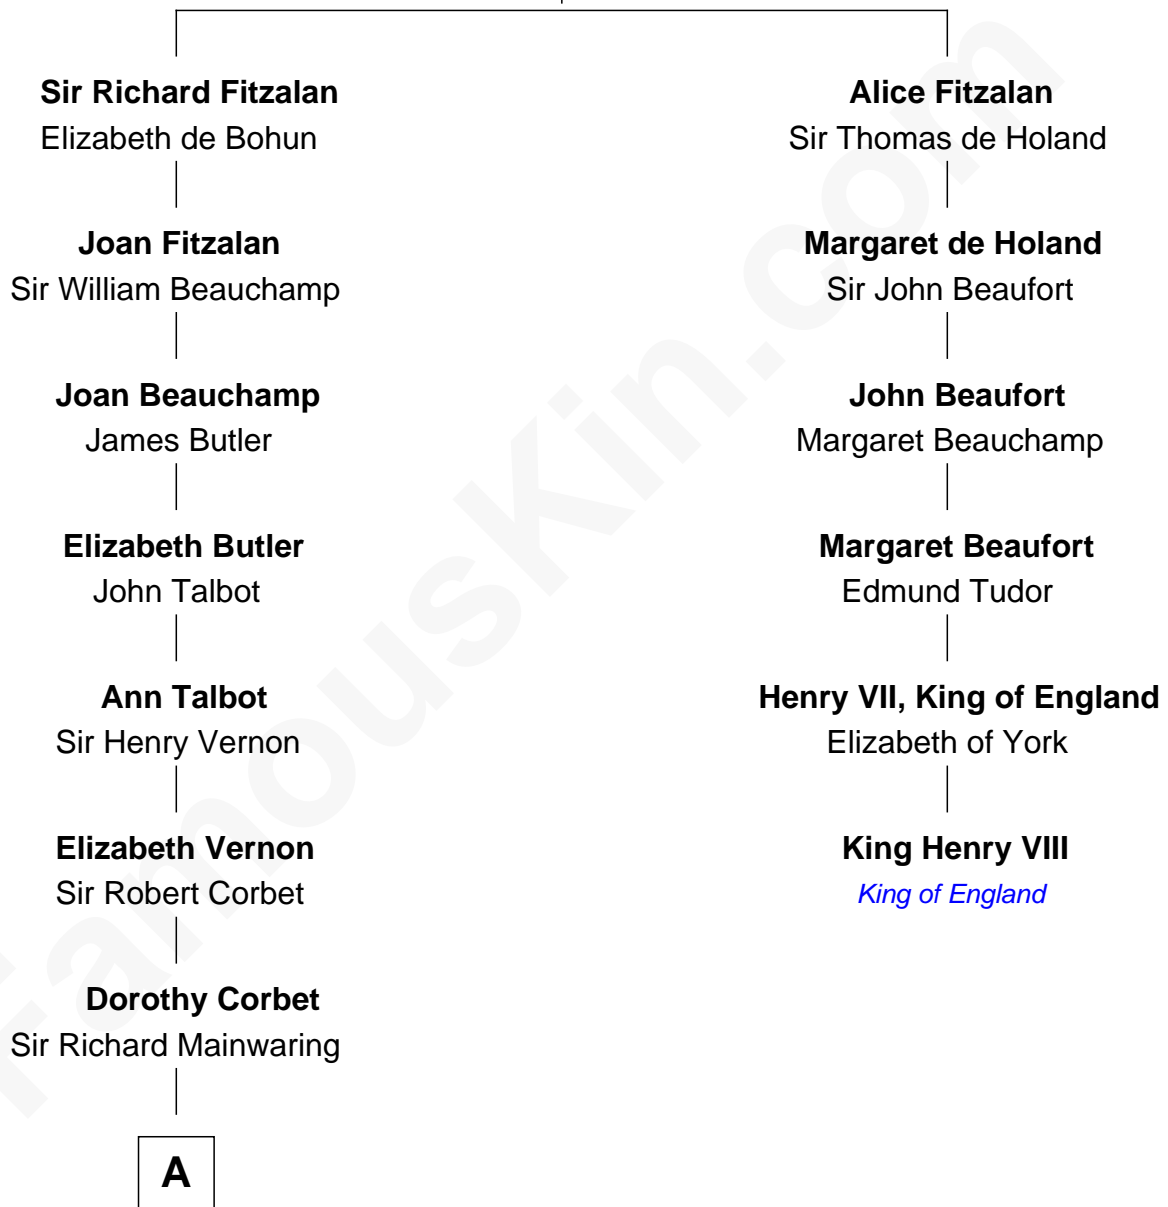

# FamousKin.com Relationship Chart of

**J.P. Morgan, Jr.**

*American Banker and Philanthropist*

5th cousin 13 times removed of

**King Henry VIII**

*King of England*

**Richard Fitzalan**  
Eleanor Plantagenet

**B**

—  
**Frances Louisa Tracy**

John Pierpont Morgan

—  
**J.P. Morgan, Jr.**

*American Banker and Philanthropist*

FamousKin.com