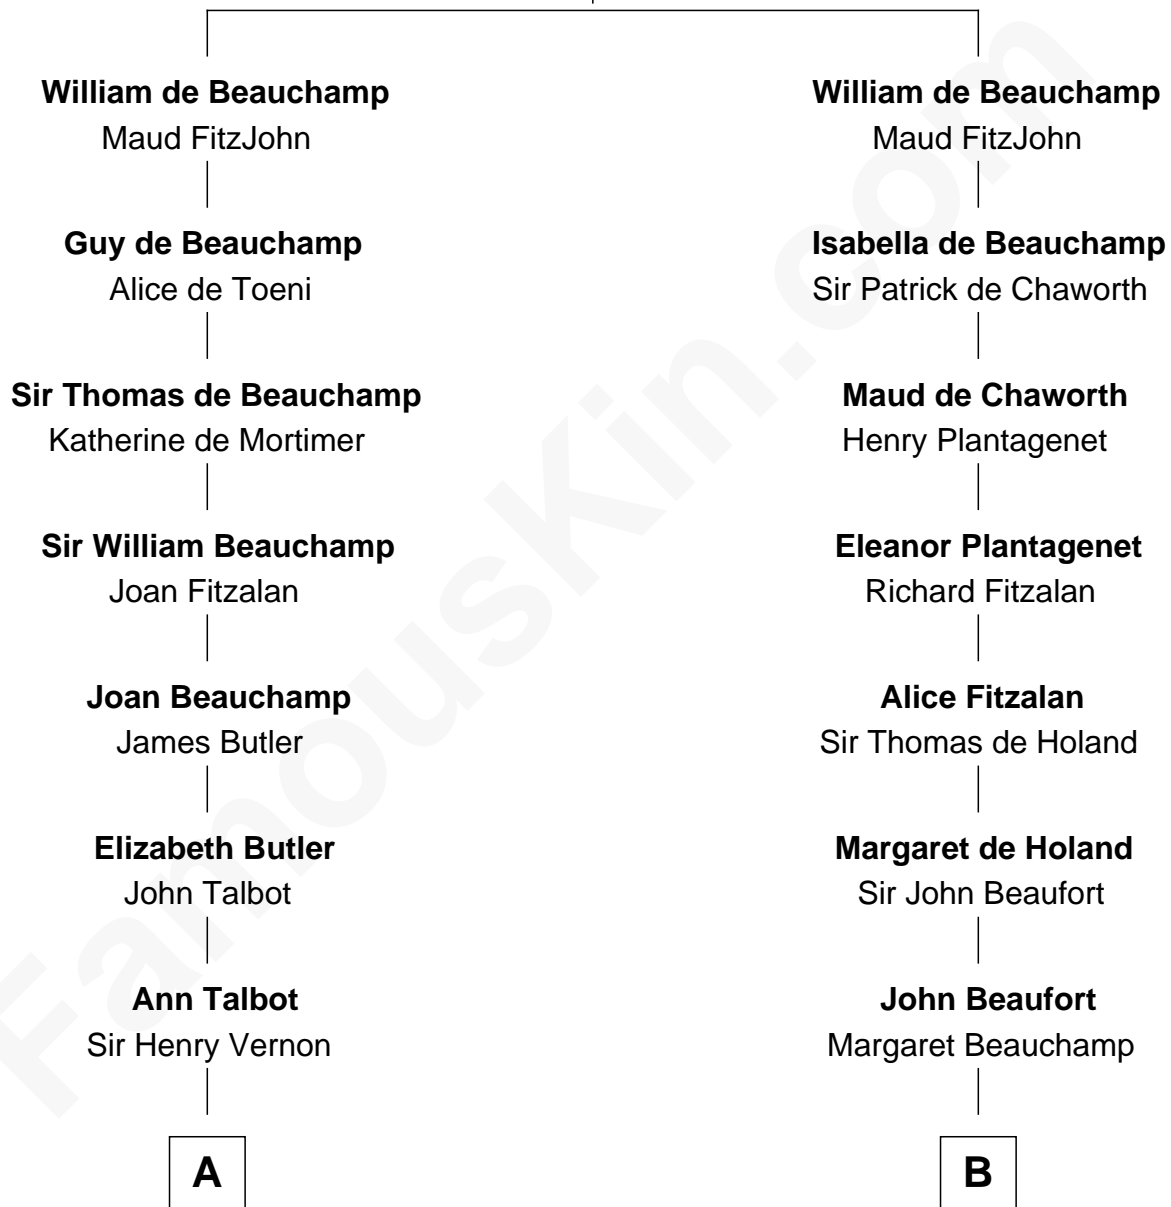

# FamousKin.com Relationship Chart of

**J.P. Morgan, Jr.**

*American Banker and Philanthropist*

9th cousin 11 times removed of

**King Henry VIII**

*King of England*

**Sir William de Beauchamp**

Isabel Mauduit

**C**

—  
**William Gedney Tracy**

Rachel Huntington

—  
**Charles F. Tracy**

Louisa Kirkland

—  
**Frances Louisa Tracy**

John Pierpont Morgan

—  
**J.P. Morgan, Jr.**