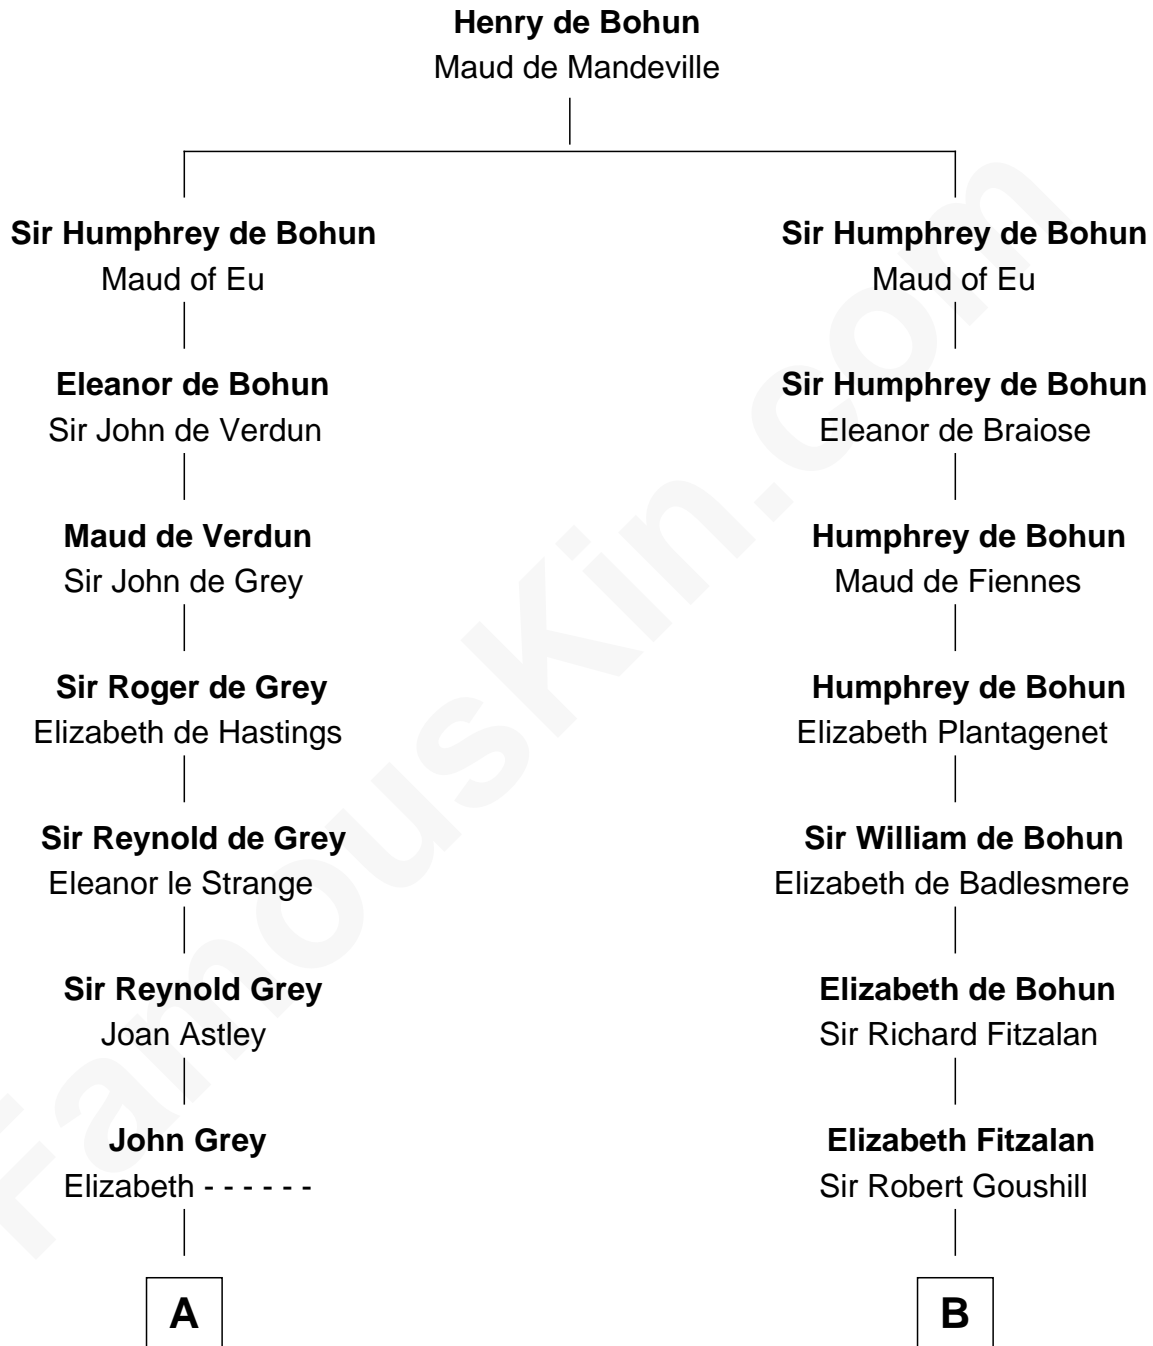

FamousKin.com Relationship Chart of

J.P. Morgan, Jr.

American Banker and Philanthropist

17th cousin 4 times removed of

Francis Lightfoot Lee

Signer of the Declaration of Independence

C

—
Lynde Lord

Mary Lyman

—
Mary Sheldon Lord

John Pierpont

—
Juliet Pierpont

Junius Spencer Morgan

—
John Pierpont Morgan

Frances Louisa Tracy

—
J.P. Morgan, Jr.