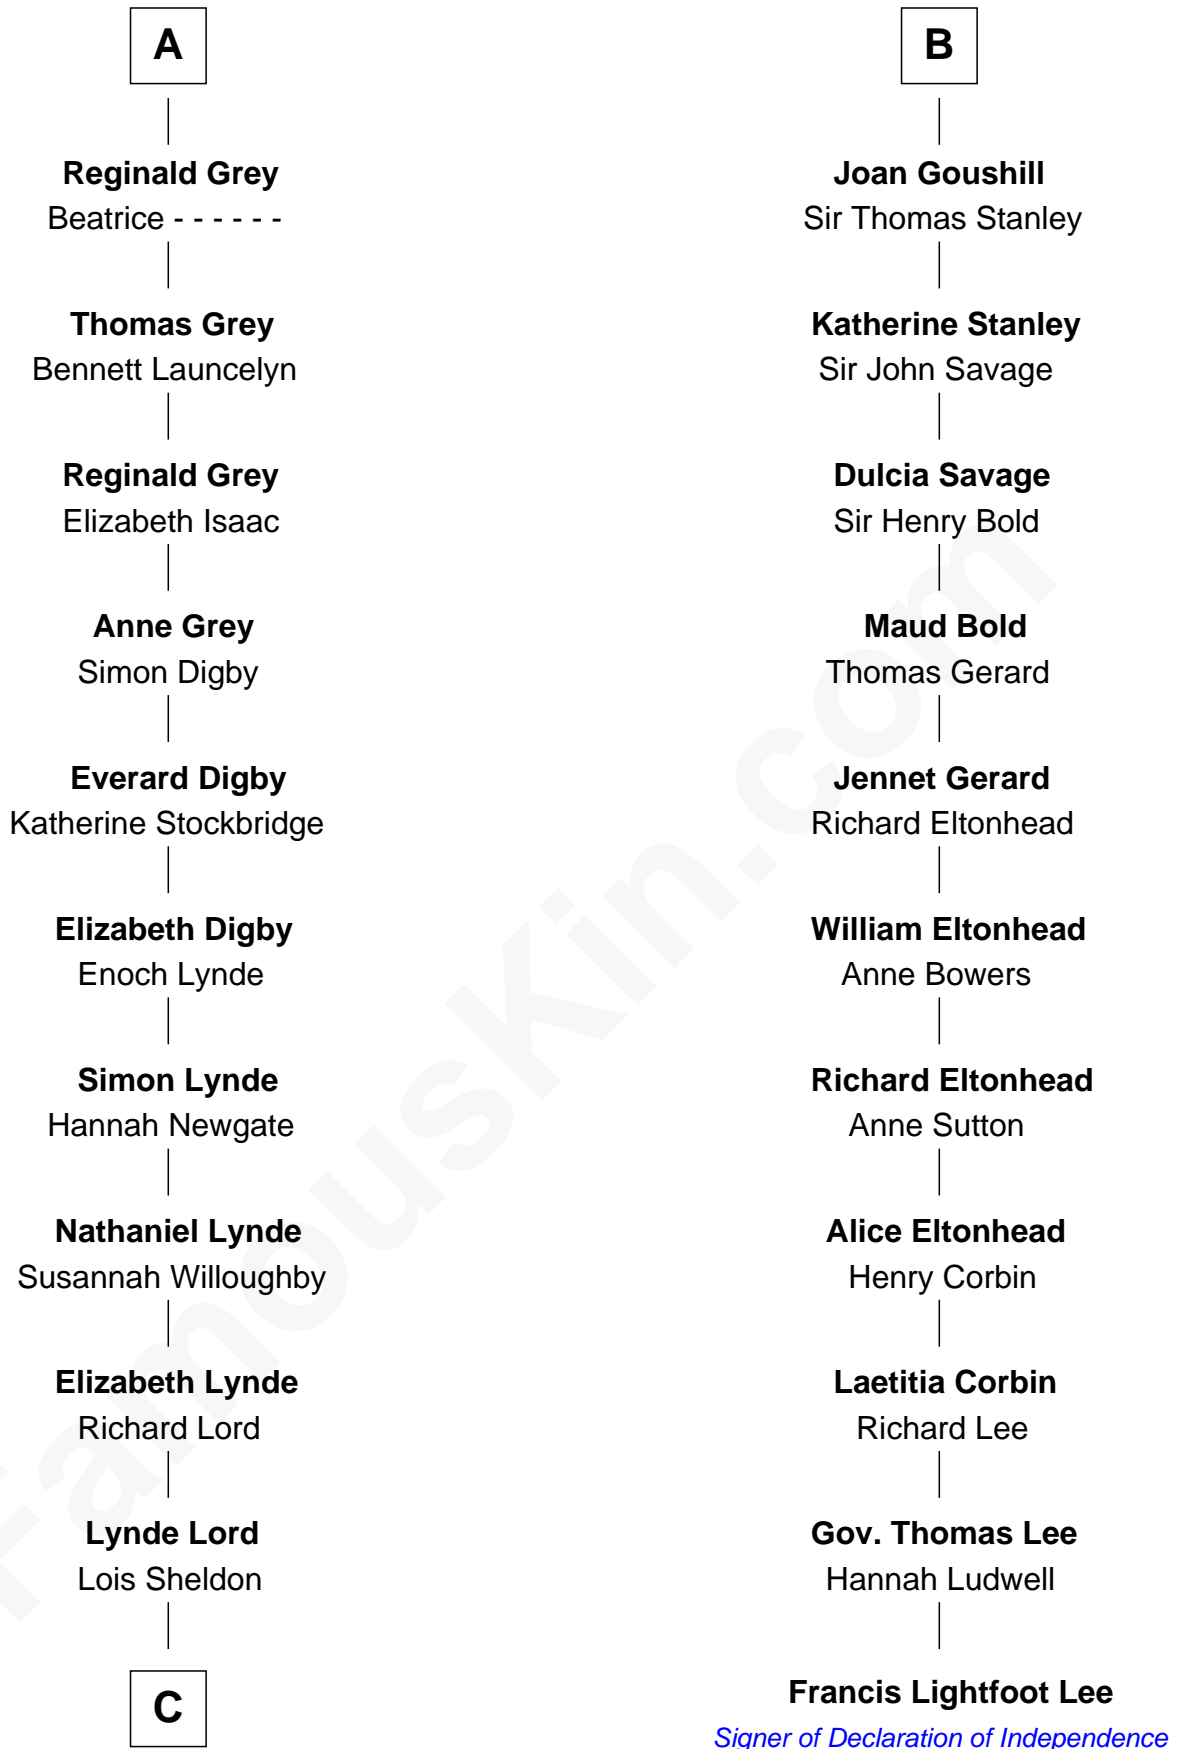

# FamousKin.com Relationship Chart of

**J.P. Morgan, Jr.**

*American Banker and Philanthropist*

17th cousin 4 times removed of

**Francis Lightfoot Lee**

*Signer of the Declaration of Independence*

**Raoul de Lusgnan**

Alice de Eu

**C**

—  
**Lynde Lord**

Mary Lyman

—  
**Mary Sheldon Lord**

John Pierpont

—  
**Juliet Pierpont**

Junius Spencer Morgan