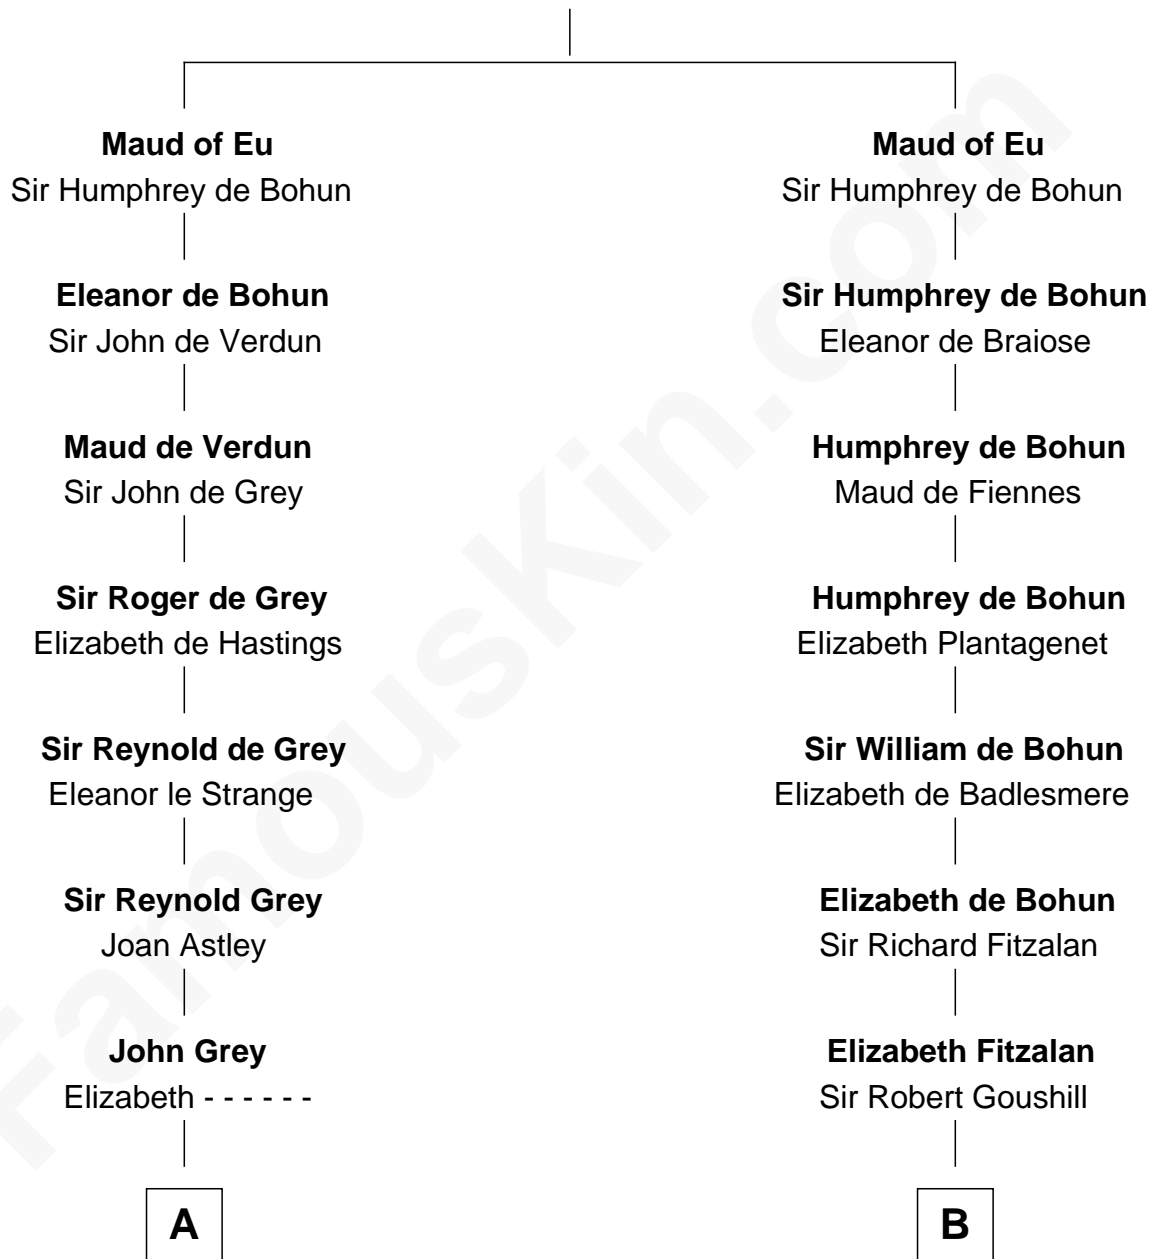

# FamousKin.com Relationship Chart of

**J.P. Morgan, Jr.**

*American Banker and Philanthropist*

17th cousin 4 times removed of

**Francis Lightfoot Lee**

*Signer of the Declaration of Independence*

**Raoul de Lusgnan**

Alice de Eu

**C**

—  
**Lynde Lord**

Mary Lyman

—  
**Mary Sheldon Lord**

John Pierpont

—  
**Juliet Pierpont**

Junius Spencer Morgan