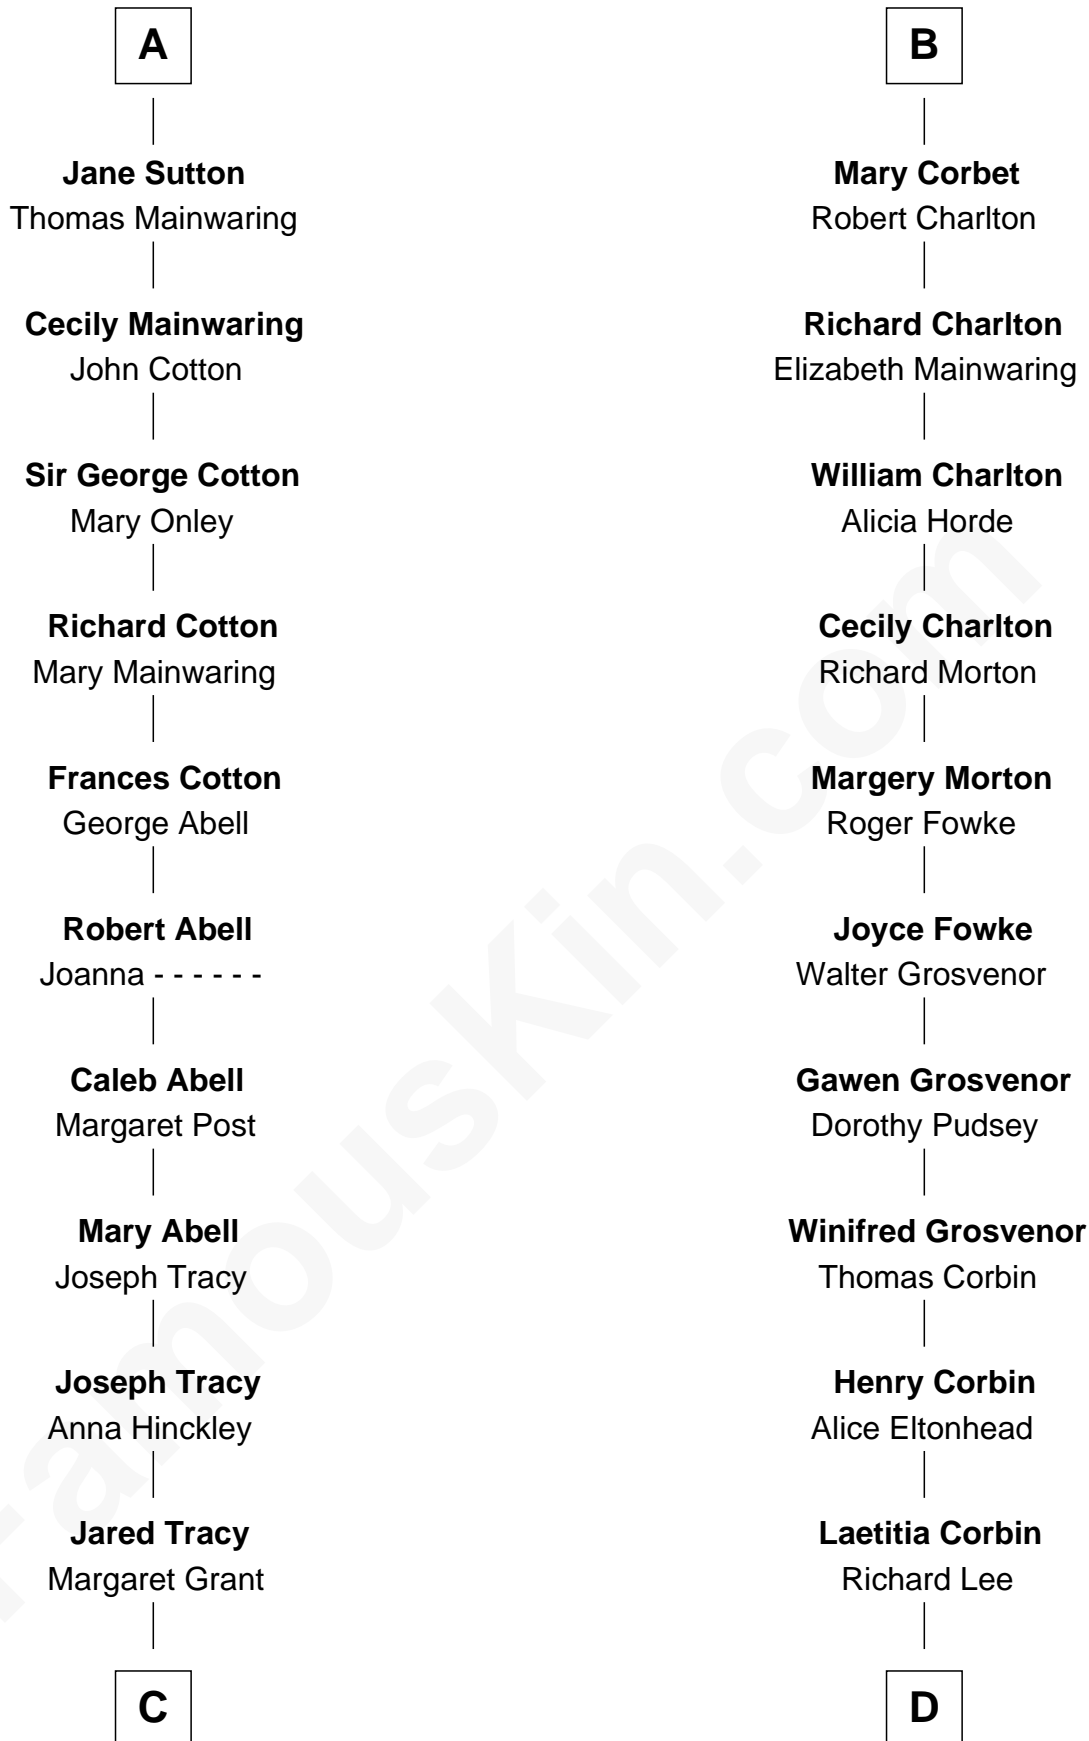

**FamousKin.com**  
**Relationship Chart of**  
**J.P. Morgan, Jr.**

*American Banker and Philanthropist*

**18th cousin 2 times removed of**

**Francis Lightfoot Lee**

*Signer of the Declaration of Independence*

**Hugh de Kevelioc**  
 Bertrade de Montfort

**C**

**William Gedney Tracy**

Rachel Huntington

**Charles F. Tracy**

Louisa Kirkland

**Frances Louisa Tracy**

John Pierpont Morgan