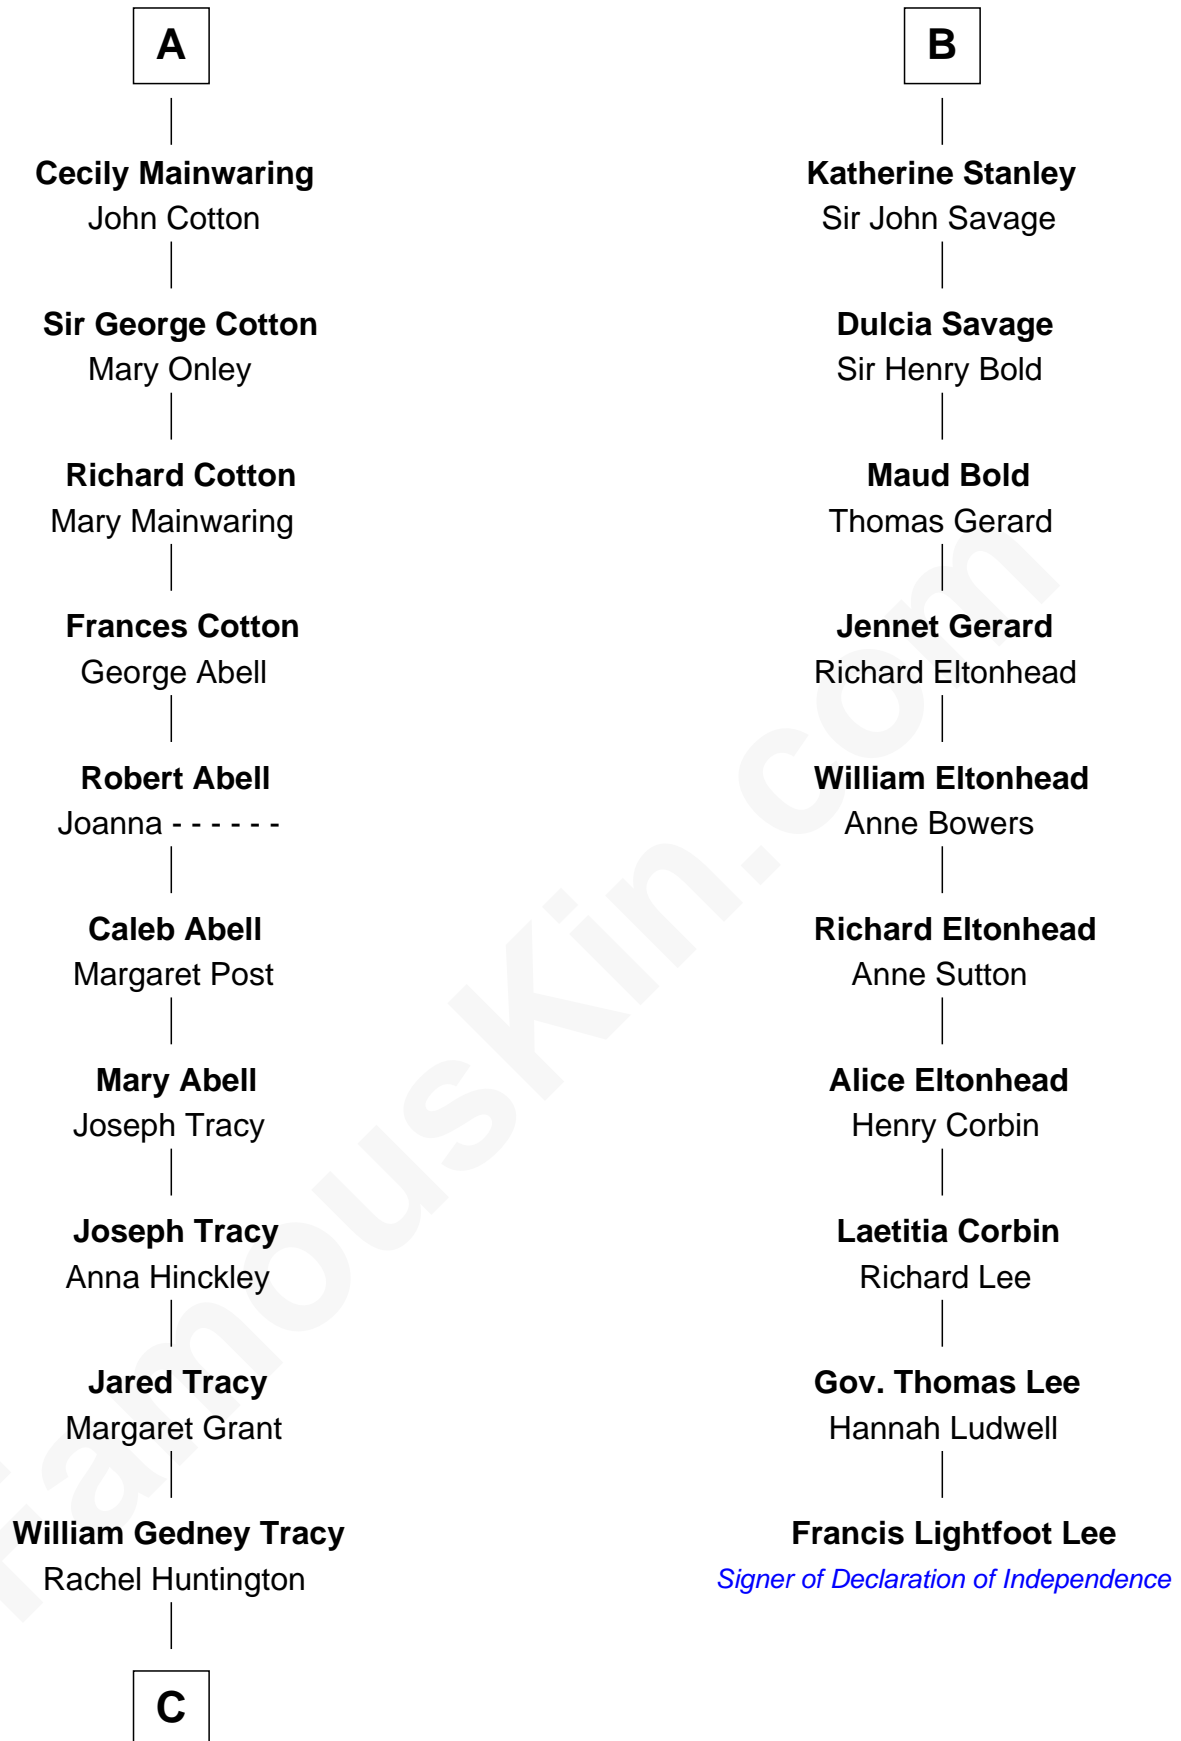

FamousKin.com Relationship Chart of

J.P. Morgan, Jr.

American Banker and Philanthropist

16th cousin 3 times removed of

Francis Lightfoot Lee

Signer of the Declaration of Independence

William de Braiose

Eva Marshal

Eve de Braiose
Sir William de Cantilupe

Milicent de Cantilupe
Eudo la Zouche

Eve la Zouche
Sir Maurice de Berkeley

Thomas de Berkeley
Katherine de Clyvedon

Sir John Berkeley
Elizabeth Betteshorne

Elizabeth Berkeley
Sir John Sutton

Jane Sutton
Thomas Mainwaring

A

Eleanor de Braiose
Sir Humphrey de Bohun

Humphrey de Bohun
Maud de Fiennes

Humphrey de Bohun
Elizabeth Plantagenet

Sir William de Bohun
Elizabeth de Badlesmere

Elizabeth de Bohun
Sir Richard Fitzalan

Elizabeth Fitzalan
Sir Robert Goushill

Joan Goushill
Sir Thomas Stanley

B

C

—
Charles F. Tracy

Louisa Kirkland

—
Frances Louisa Tracy

John Pierpont Morgan