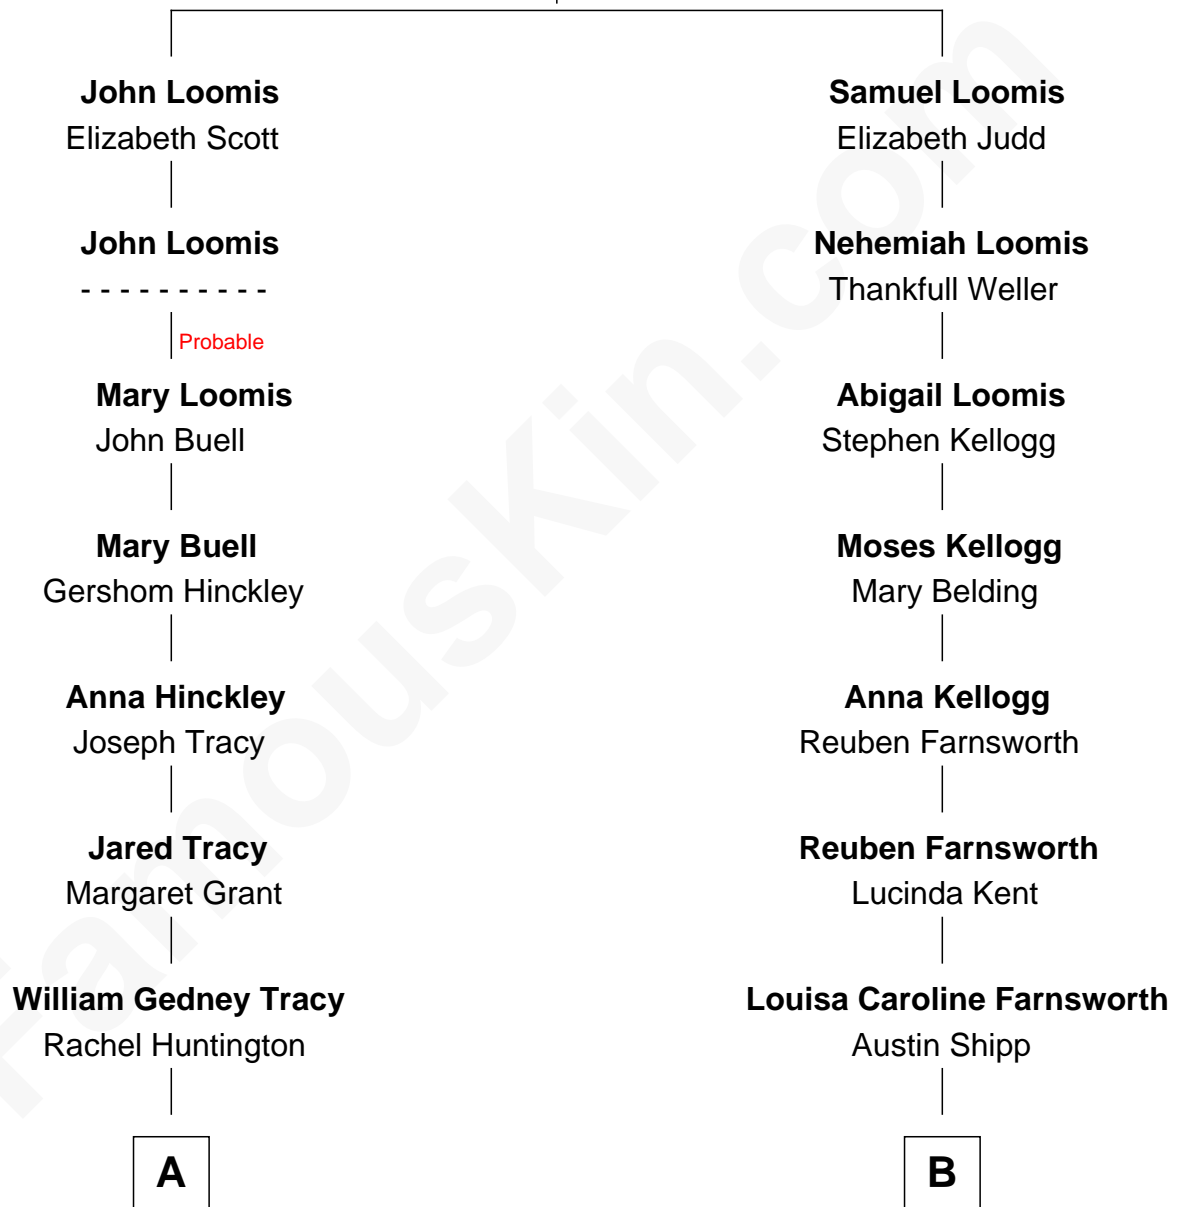

FamousKin.com Relationship Chart of

J.P. Morgan, Jr.

American Banker and Philanthropist

9th cousin 2 times removed of

Amy Adams

Movie Actress

Joseph Loomis

Mary White

A

Charles F. Tracy

Louisa Kirkland

Frances Louisa Tracy

John Pierpont Morgan

J.P. Morgan, Jr.

American Banker and Philanthropist

B

Dr. Milford Bard Shipp

Ellis Reynolds

Olea Shipp

John Hyrum Hill

Olea Lorraine Hill

Frank Ralph Adams

Richard Kent Adams

Kathryn Hicken