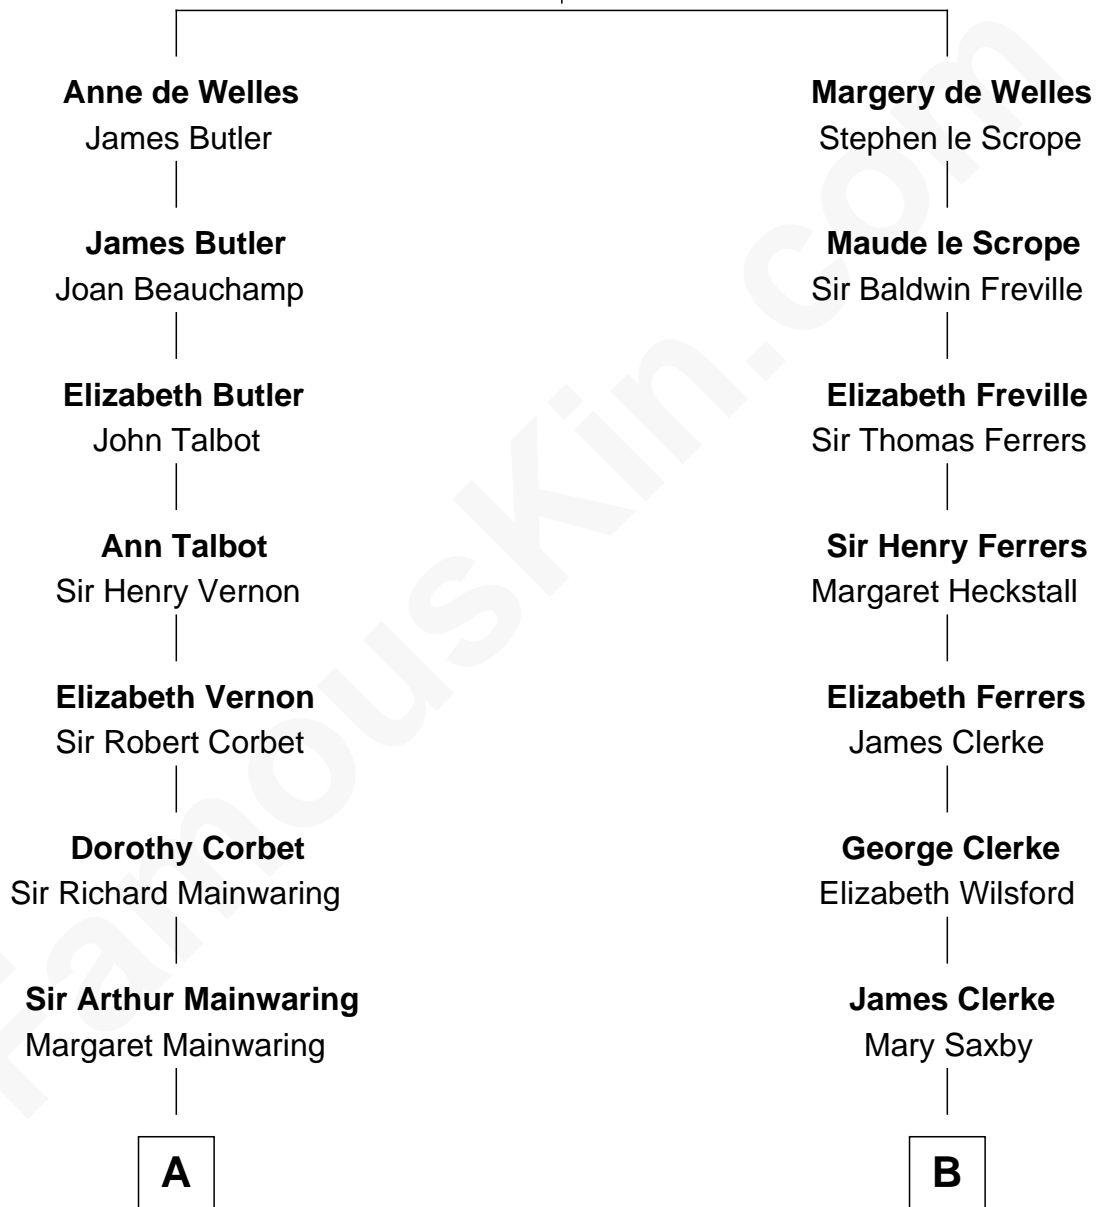

# FamousKin.com Relationship Chart of

**J.P. Morgan, Jr.**

*American Banker and Philanthropist*

17th cousin 4 times removed of

**Amy Adams**

*Movie Actress*

**John de Welles**

Maud de Roos

**C**

**Levi Parley Hammond**

Annie Elizabeth Baer

**Grant Levi Hammond**

Rita Otterbeck

**Colleen Hammond**

Joseph Hugh Hicken

**Kathryn Hicken**