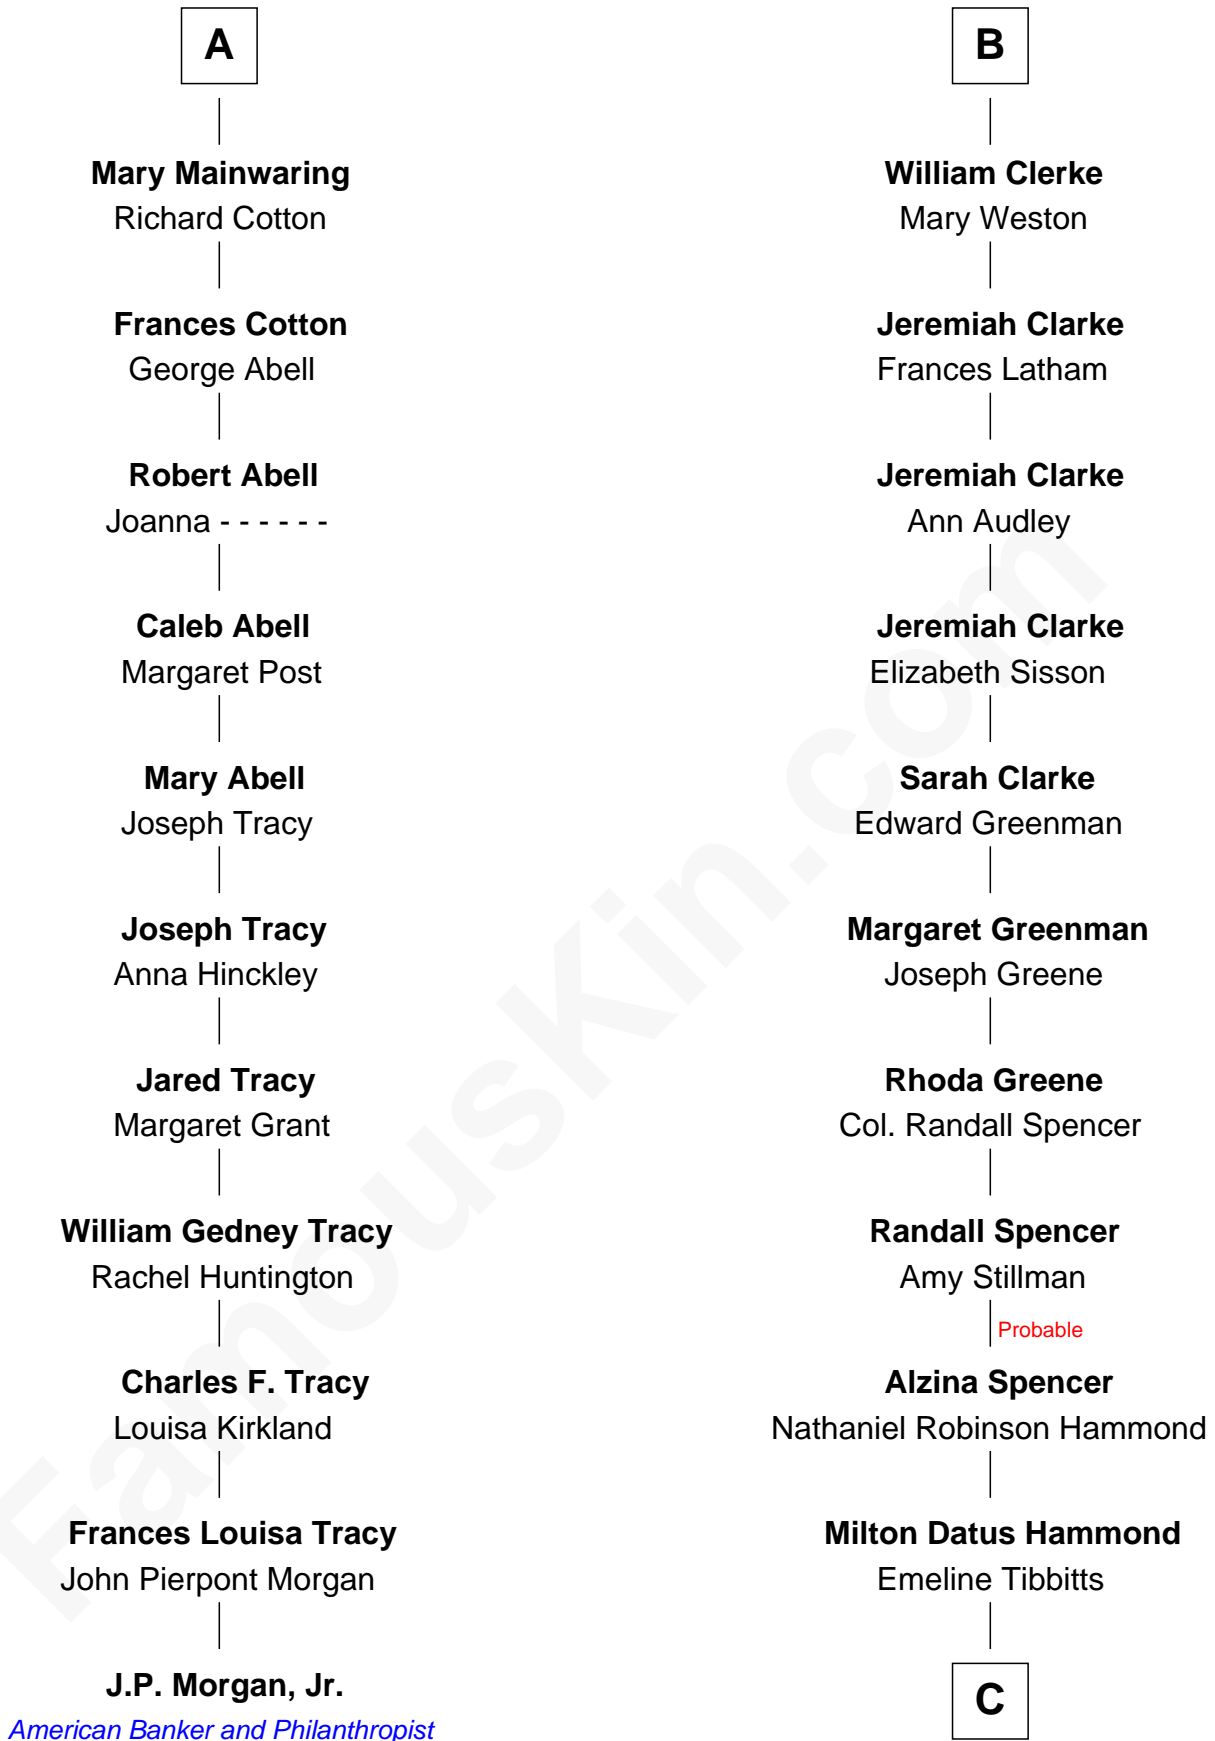

# FamousKin.com Relationship Chart of

**J.P. Morgan, Jr.**

*American Banker and Philanthropist*

17th cousin 4 times removed of

**Amy Adams**

*Movie Actress*

**John de Welles**

Maud de Roos

**C**

**Levi Parley Hammond**

Annie Elizabeth Baer

**Grant Levi Hammond**

Rita Otterbeck

**Colleen Hammond**

Joseph Hugh Hicken

**Kathryn Hicken**