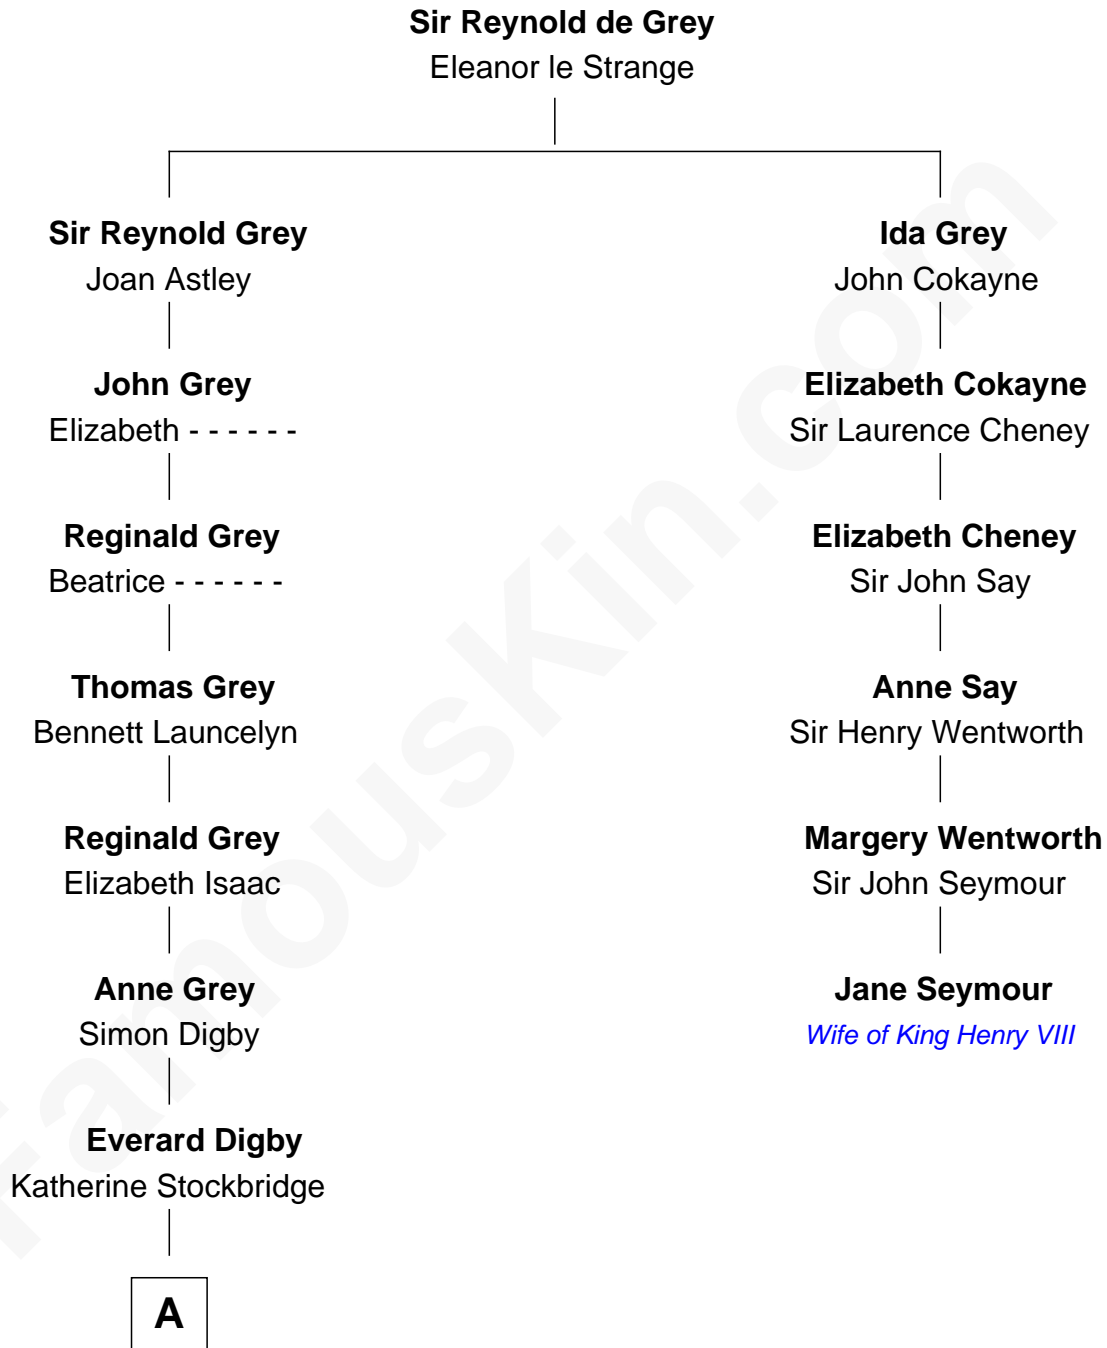

FamousKin.com Relationship Chart of

J.P. Morgan, Jr.

American Banker and Philanthropist

5th cousin 11 times removed of

Jane Seymour

3rd Wife of King Henry VIII

A

Elizabeth Digby

Enoch Lynde

Simon Lynde

Hannah Newgate

Nathaniel Lynde

Susannah Willoughby

Elizabeth Lynde

Richard Lord

Lynde Lord

Lois Sheldon

Lynde Lord

Mary Lyman

Mary Sheldon Lord

John Pierpont

Juliet Pierpont

Junius Spencer Morgan

John Pierpont Morgan