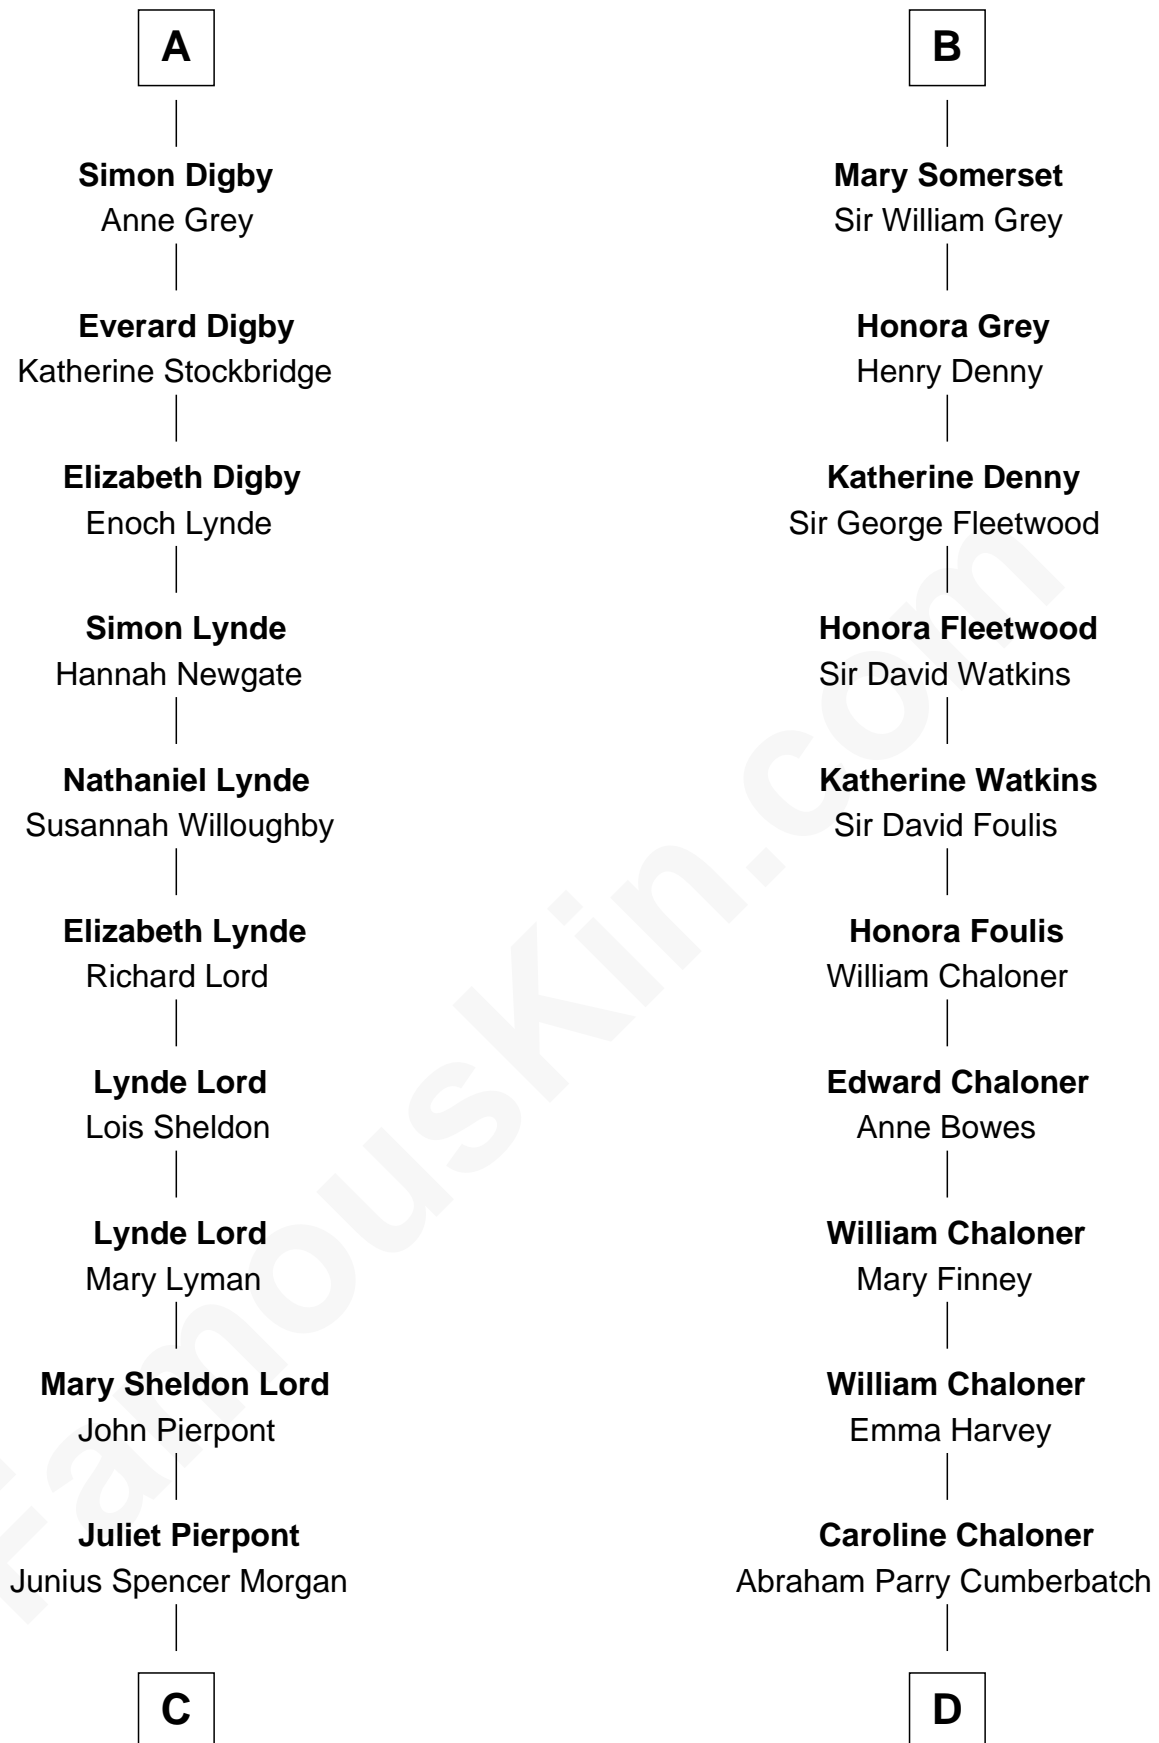

# FamousKin.com Relationship Chart of

**J.P. Morgan, Jr.**

*American Banker and Philanthropist*

**18th cousin 3 times removed of**

**Benedict Cumberbatch**

*Movie, Television and Stage Actor*

**John de la Warre**

**Sir John de la Warre**

Margaret de Holland

**Roger de la Warre**

Eleanor Mowbray

**Joan de la Warre**

Sir Thomas West

**Sir Reynold West**

Margaret Thorley

**Sir Richard West**

Katherine Hungerford

**Sir Thomas West**

Elizabeth Mortimer

**Elizabeth West**

Charles Somerset

**B**

**C**

**John Pierpont Morgan**

Frances Louisa Tracy

**J.P. Morgan, Jr.**

*American Banker and Philanthropist*

**D**

**Robert William Cumberbatch**

Louisa Grace Hanson

**Henry Alfred Cumberbatch**