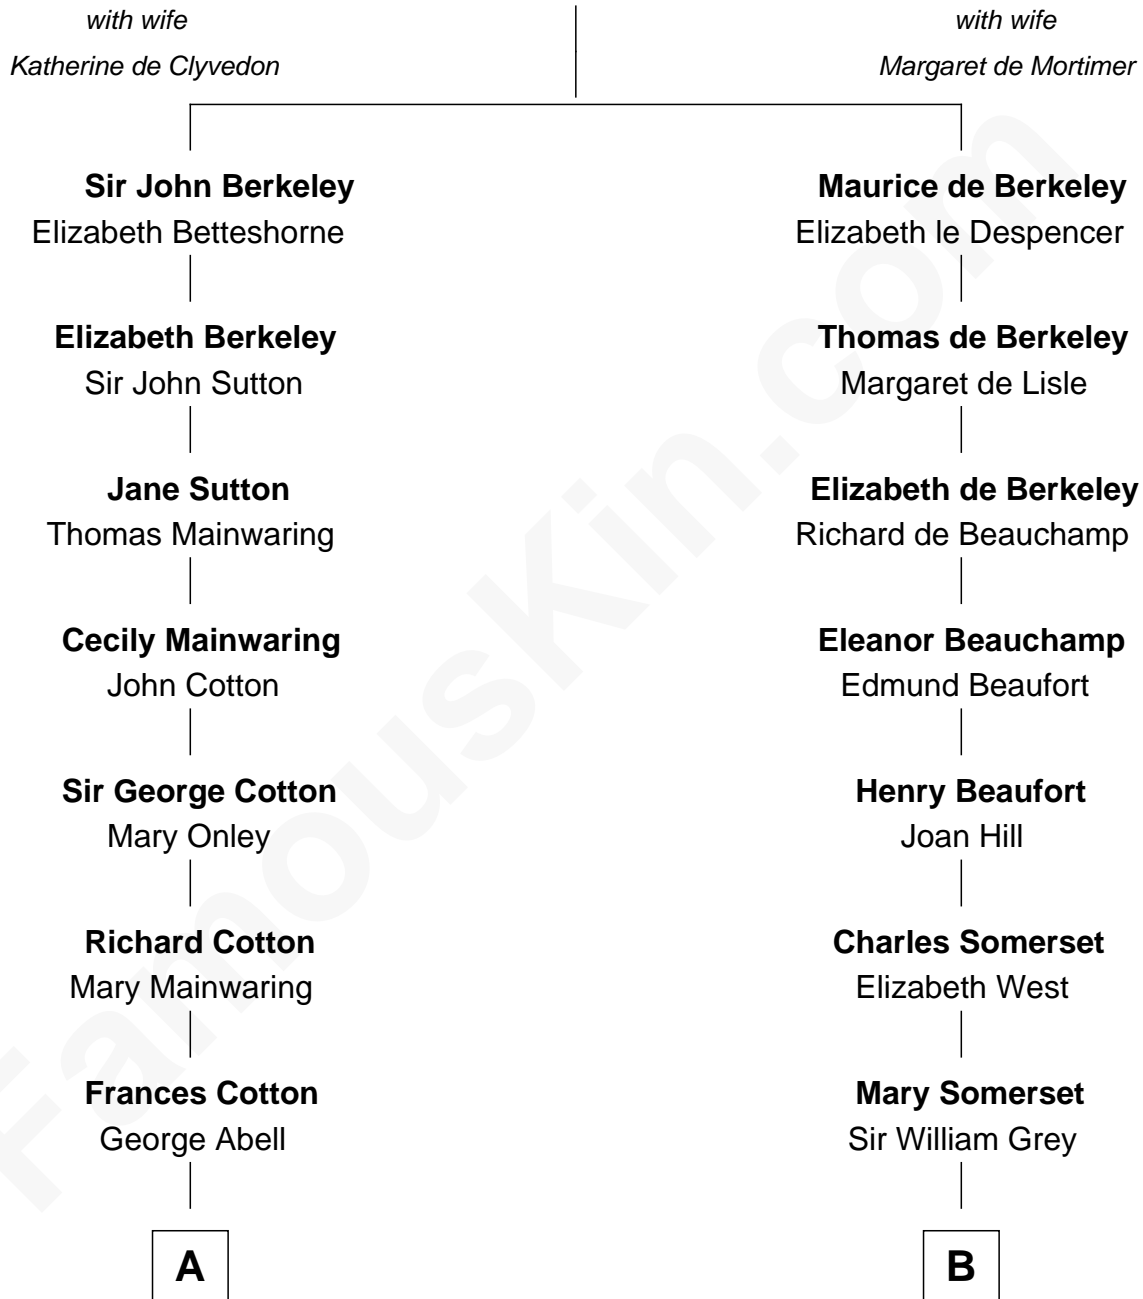

FamousKin.com Relationship Chart of

J.P. Morgan, Jr.

American Banker and Philanthropist

15th cousin 5 times removed of

Benedict Cumberbatch

Movie, Television and Stage Actor

Thomas de Berkeley

C

Henry Alfred Cumberbatch

Hélène Gertrude Rees

Henry Carlton Cumberbatch

Pauline Ellen Laing Congdon

Timothy Carlton Congdon Cumberbatch

Wanda Ventham

Benedict Cumberbatch

Movie, Television and Stage Actor