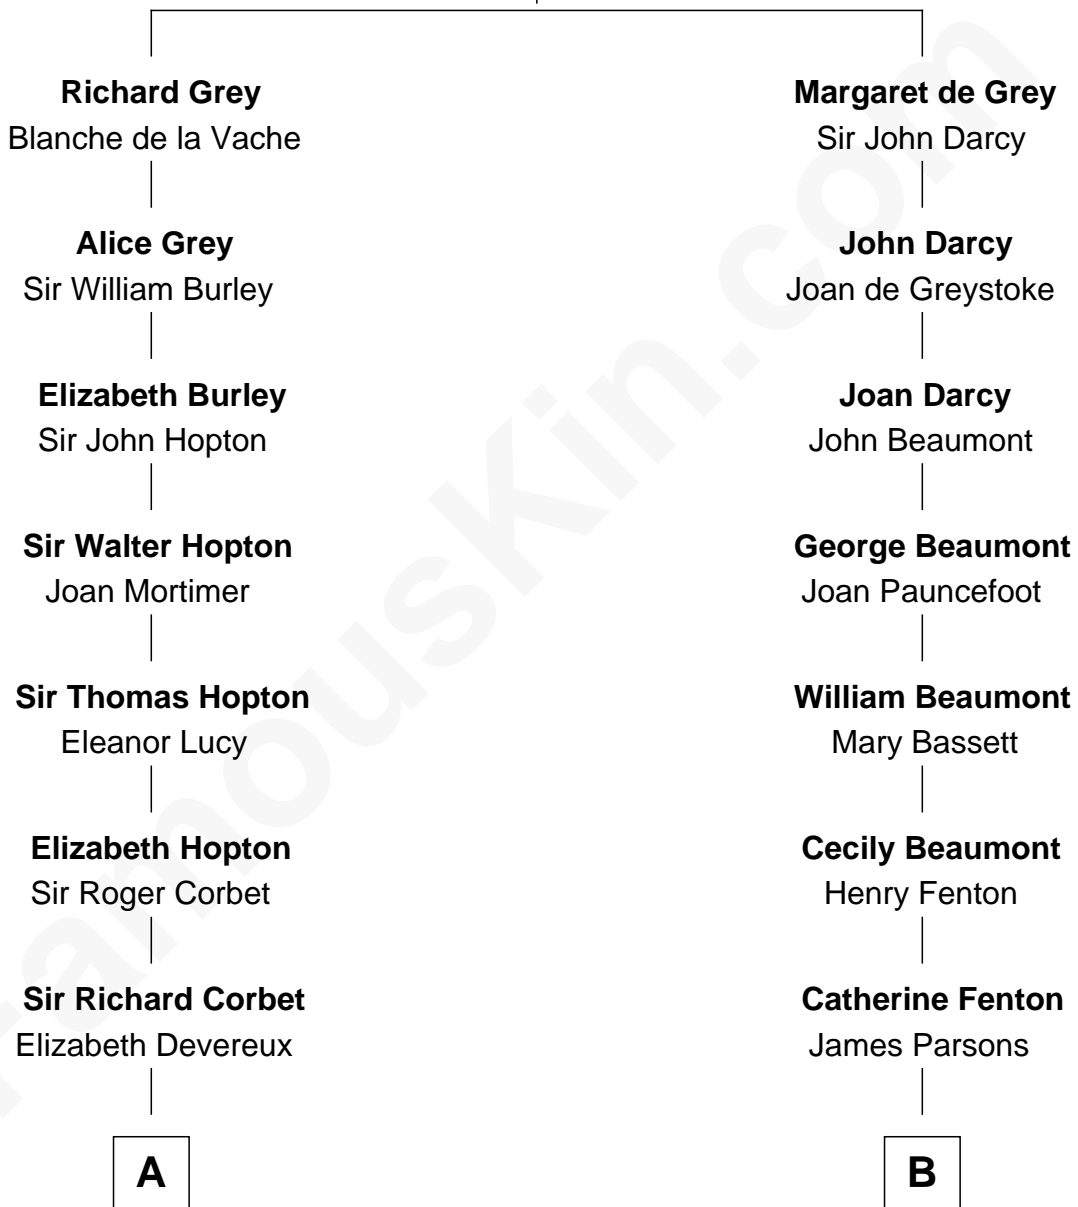

# FamousKin.com Relationship Chart of

**J.P. Morgan, Jr.**

*American Banker and Philanthropist*

15th cousin 5 times removed of

**Sir Arthur Conan Doyle**

*Author, "Sherlock Holmes"*

**Sir Henry de Grey**

Elizabeth Talbot

**C**

—  
**William Gedney Tracy**

Rachel Huntington

—  
**Charles F. Tracy**

Louisa Kirkland

—  
**Frances Louisa Tracy**

John Pierpont Morgan

—  
**J.P. Morgan, Jr.**