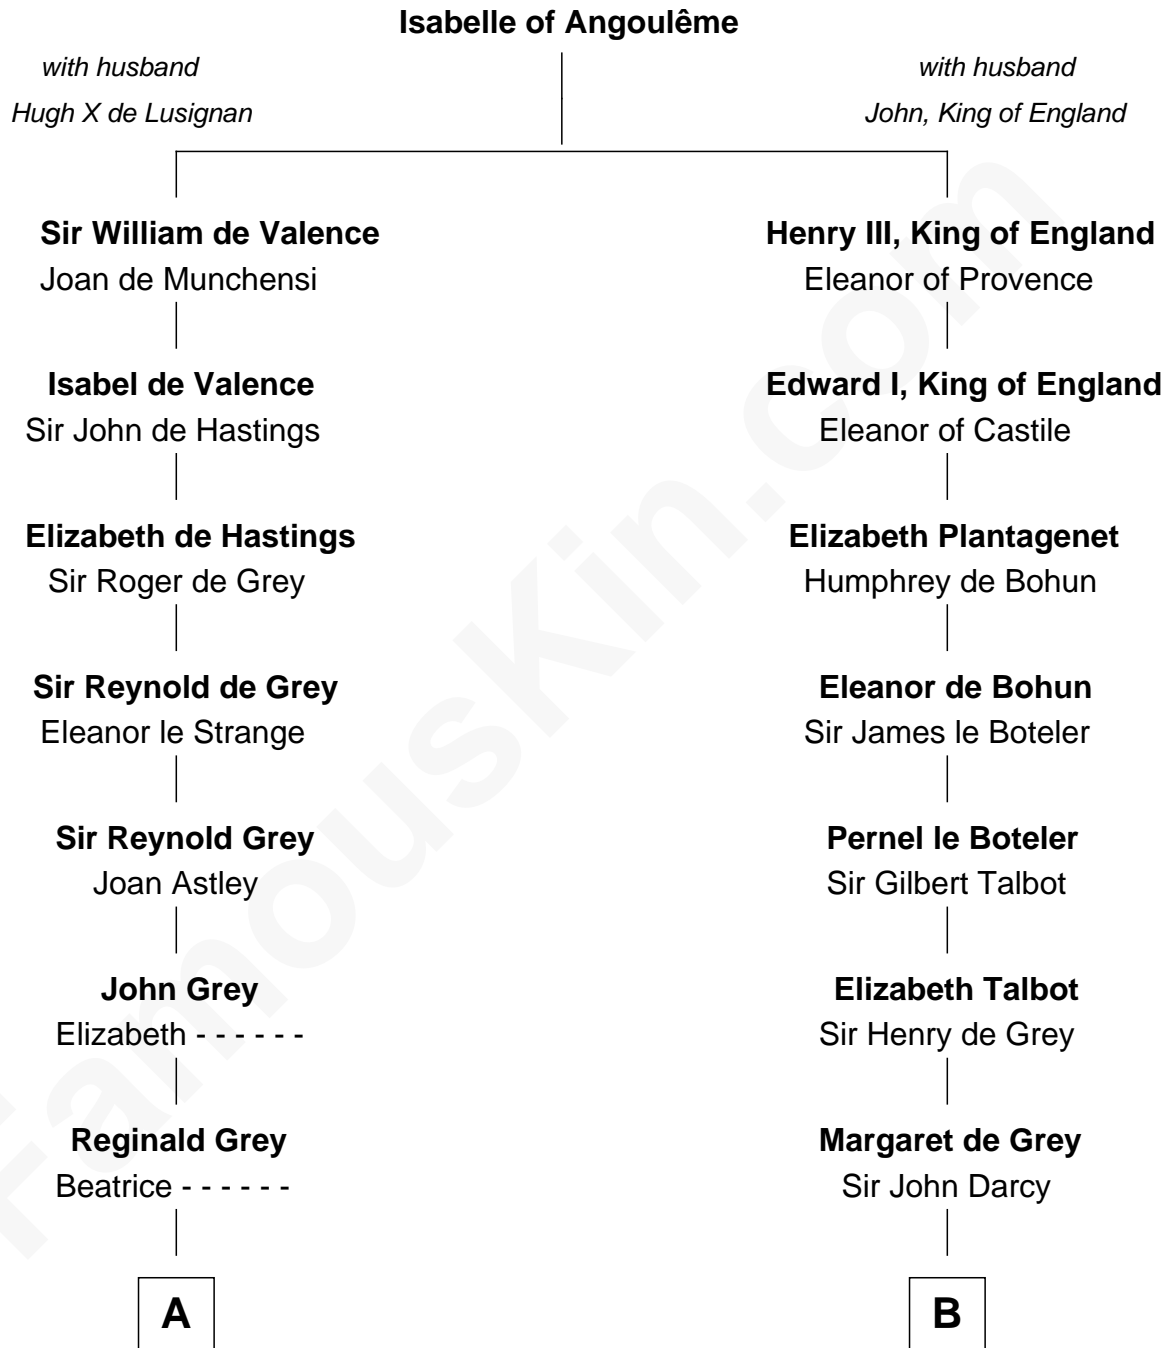

FamousKin.com Relationship Chart of

J.P. Morgan, Jr.

American Banker and Philanthropist

20th cousin 1 time removed of

Sir Arthur Conan Doyle

Author, "Sherlock Holmes"

C

Mary Sheldon Lord