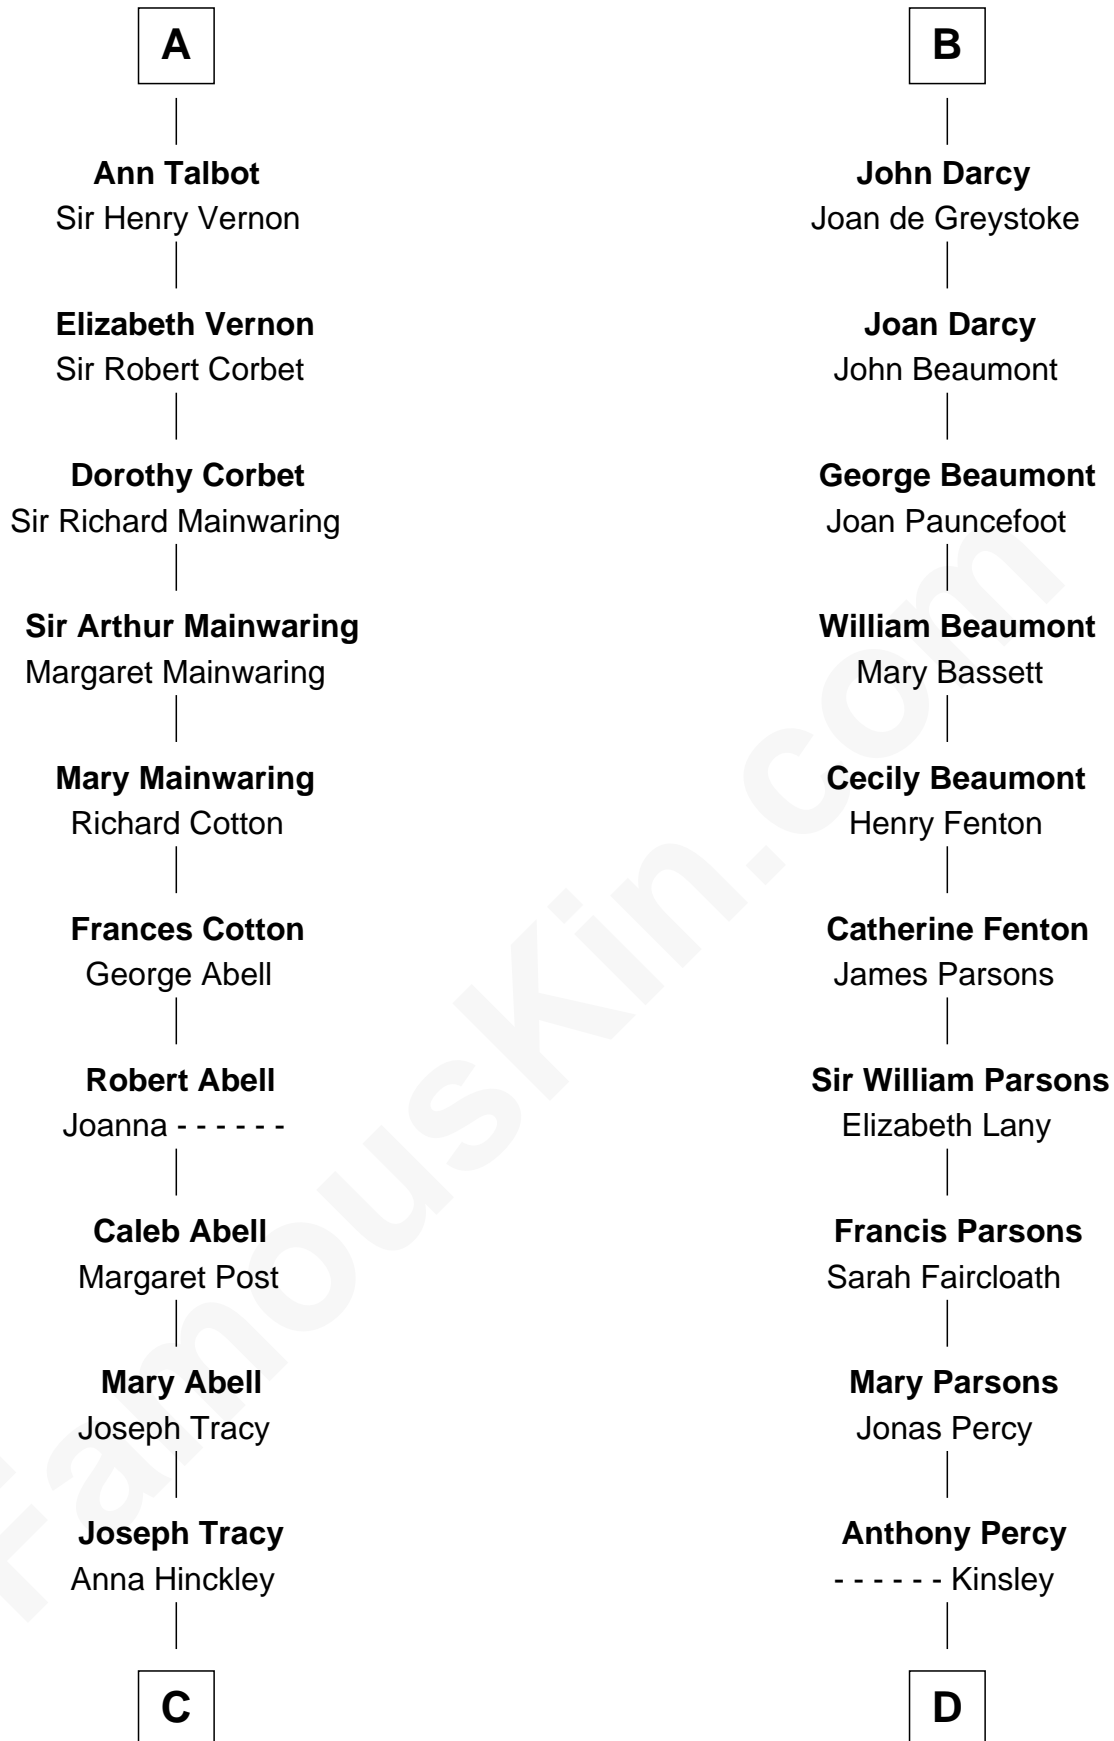

FamousKin.com Relationship Chart of

J.P. Morgan, Jr.

American Banker and Philanthropist

21st cousin of

Sir Arthur Conan Doyle

Author, "Sherlock Holmes"

Hugh le Bigod

Maud Marshal