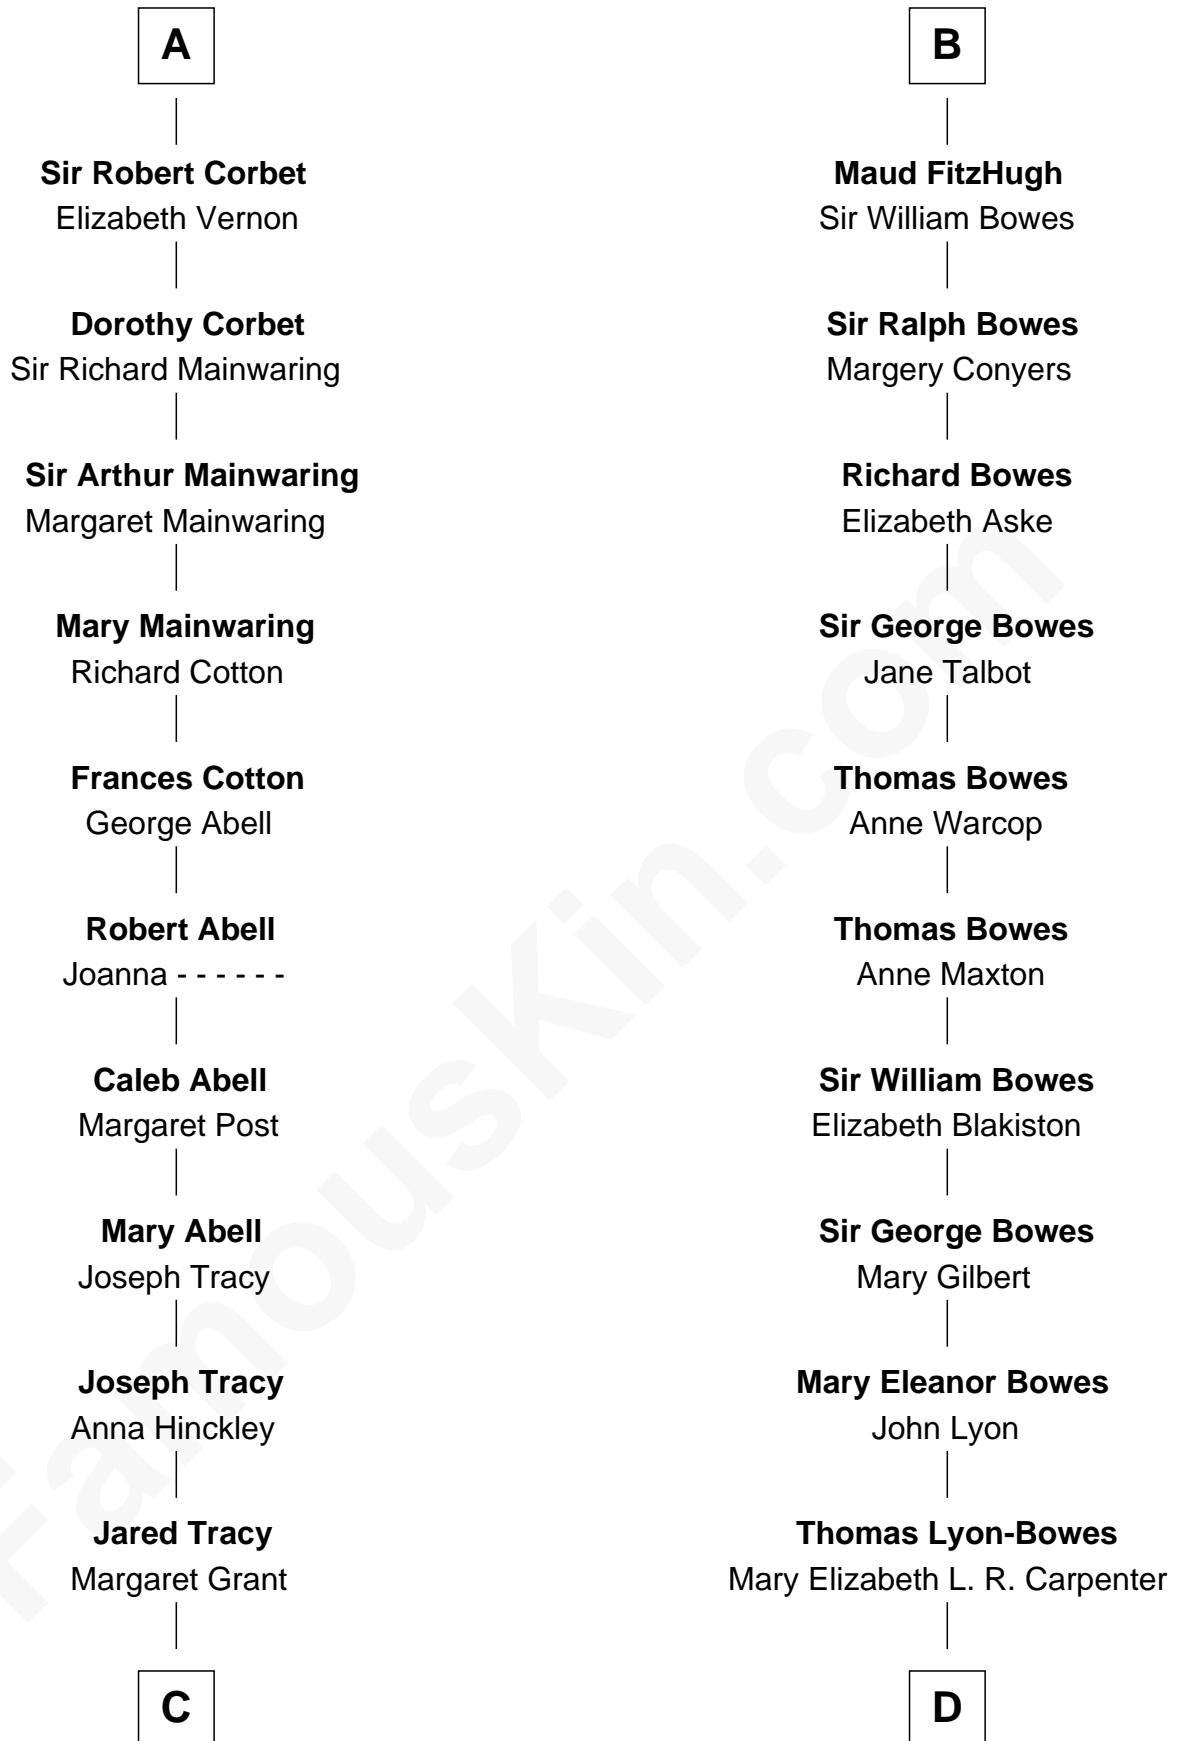

FamousKin.com Relationship Chart of

J.P. Morgan, Jr.

American Banker and Philanthropist

20th cousin 1 time removed of

Queen Elizabeth II

Queen of the United Kingdom

Nichole d'Aubenev
Sir Roger de Somery

Maud de Somery
Sir Henry de Erdington

A

Joan de Somery
John IV le Strange

John V le Strange
Maud de Walton

John VI le Strange
Iseult - - - - -

Roger le Strange
Maud - - - - -

Sir Roger le Strange
Aline Fitzalan

Lucy le Strange
Sir William Willoughby

Margery Willoughby
Sir William FitzHugh

B

Elizabeth II photo by [Eric Draper](#)