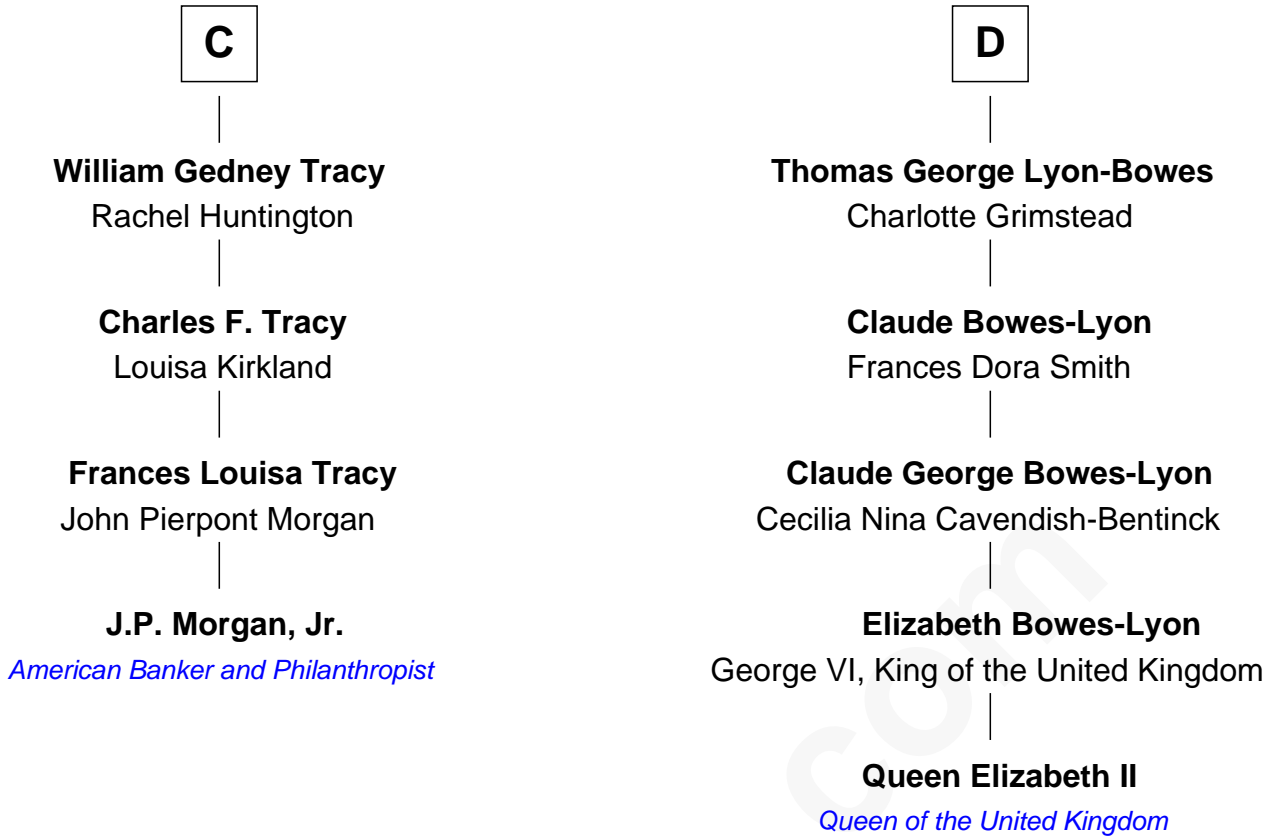

FamousKin.com Relationship Chart of

J.P. Morgan, Jr.

American Banker and Philanthropist

20th cousin 1 time removed of

Queen Elizabeth II

Queen of the United Kingdom

Nichole d'Aubenev
Sir Roger de Somery

Maud de Somery
Sir Henry de Erdington

Sir Henry de Erdington
Joan de Wolvey

Sir Giles de Erdington
Elizabeth de Tolthorpe

Margaret de Erdington
Sir Roger Corbet

Sir Robert Corbet
Margaret - - - - -

Sir Roger Corbet
Elizabeth Hopton

Sir Richard Corbet
Elizabeth Devereux

A

Joan de Somery
John IV le Strange

John V le Strange
Maud de Walton

John VI le Strange
Iseult - - - - -

Roger le Strange
Maud - - - - -

Sir Roger le Strange
Aline Fitzalan

Lucy le Strange
Sir William Willoughby

Margery Willoughby
Sir William FitzHugh

B

Elizabeth II photo by [Eric Draper](#)