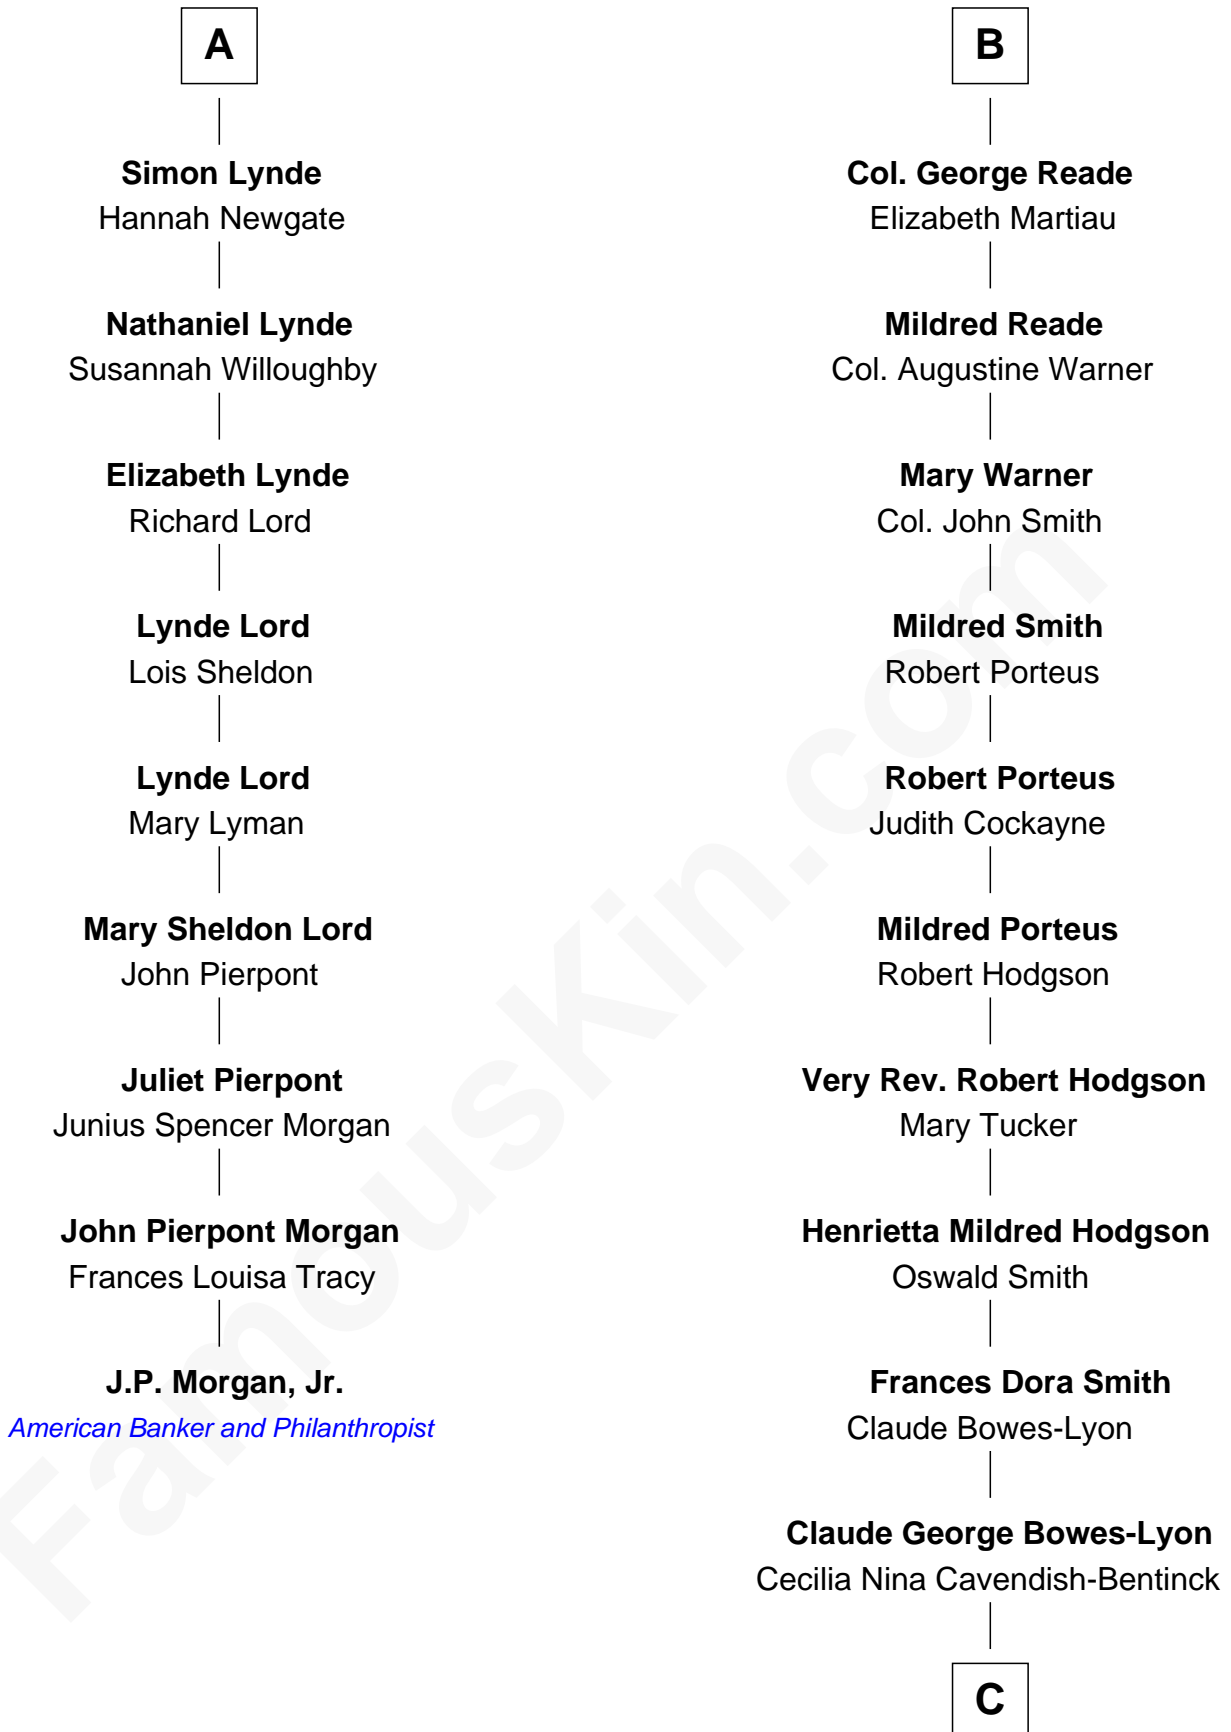

# FamousKin.com Relationship Chart of

**J.P. Morgan, Jr.**

*American Banker and Philanthropist*

**15th cousin 3 times removed of**

**Queen Elizabeth II**

*Queen of the United Kingdom*

**Sir Reynold Grey**

*with wife  
Joan Astley*

**Margaret Grey**

Sir William Bonville

**Elizabeth Bonville**

William Talboys

**Sir Robert Talboys**

Elizabeth Heron

**Sir George Talboys**

Elizabeth Gascoigne

**Anne Talboys**

Sir Edward Dymoke

**Frances Dymoke**

Sir Thomas Windebank

**Mildred Windebank**

Robert Reade

**B**

C

**Elizabeth Bowes-Lyon**  
George VI, King of the United Kingdom

**Queen Elizabeth II**  
*Queen of the United Kingdom*

FamousKin.com