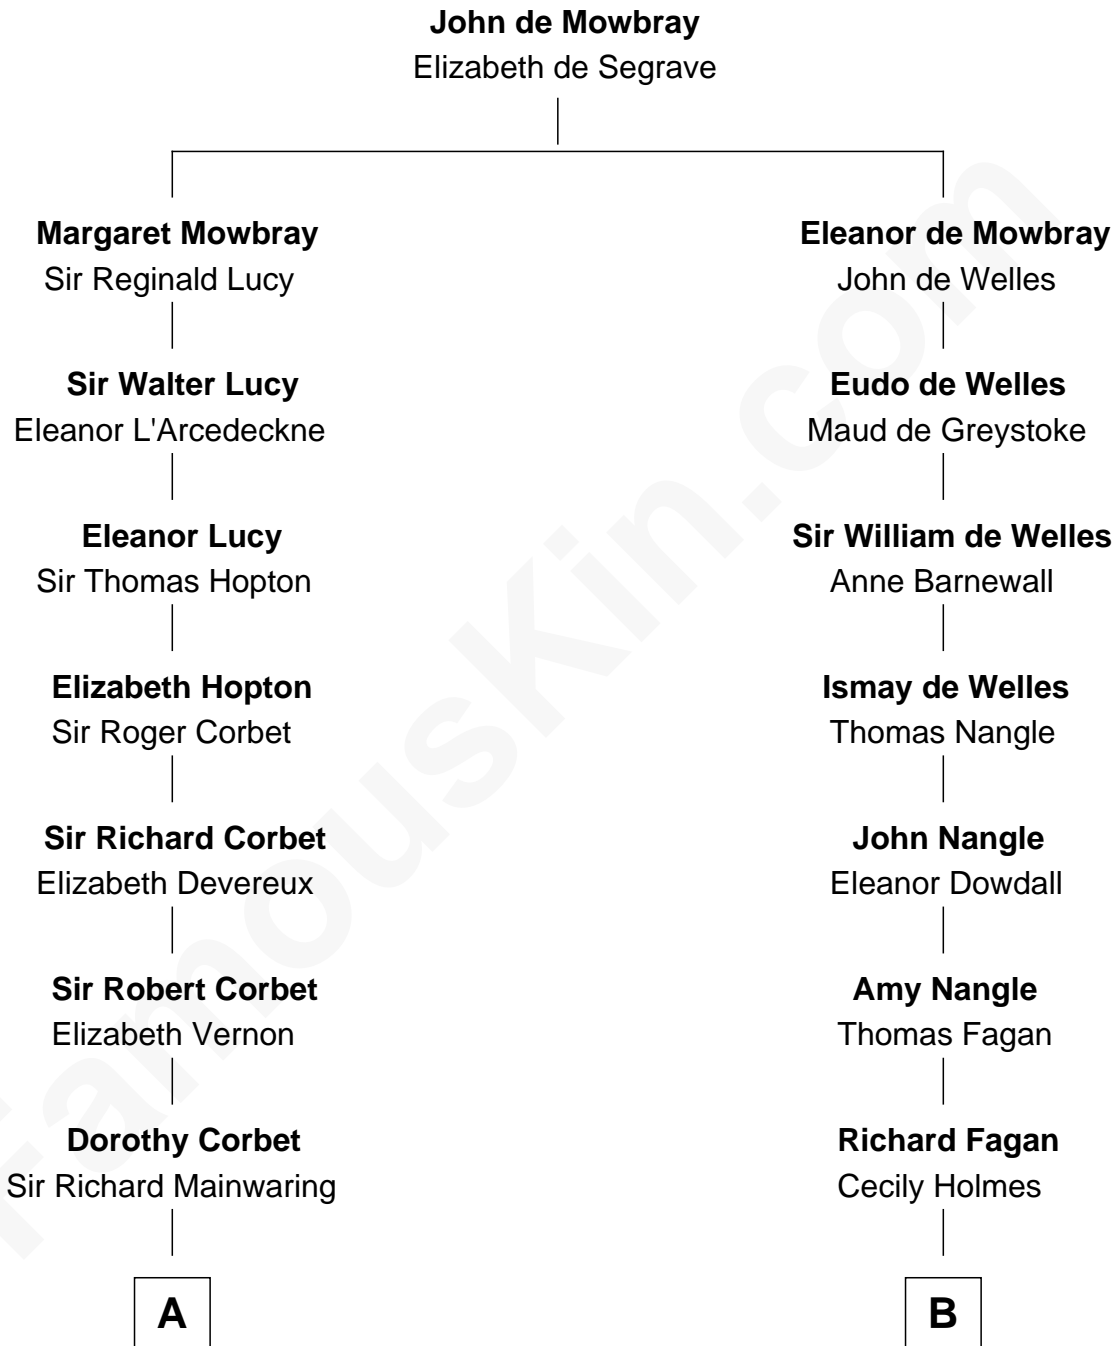

# FamousKin.com Relationship Chart of

**J.P. Morgan, Jr.**

*American Banker and Philanthropist*

17th cousin 1 time removed of

**Queen Elizabeth II**

*Queen of the United Kingdom*

**C**

—  
**Frances Louisa Tracy**

John Pierpont Morgan

—  
**J.P. Morgan, Jr.**

*American Banker and Philanthropist*

FamousKin.com