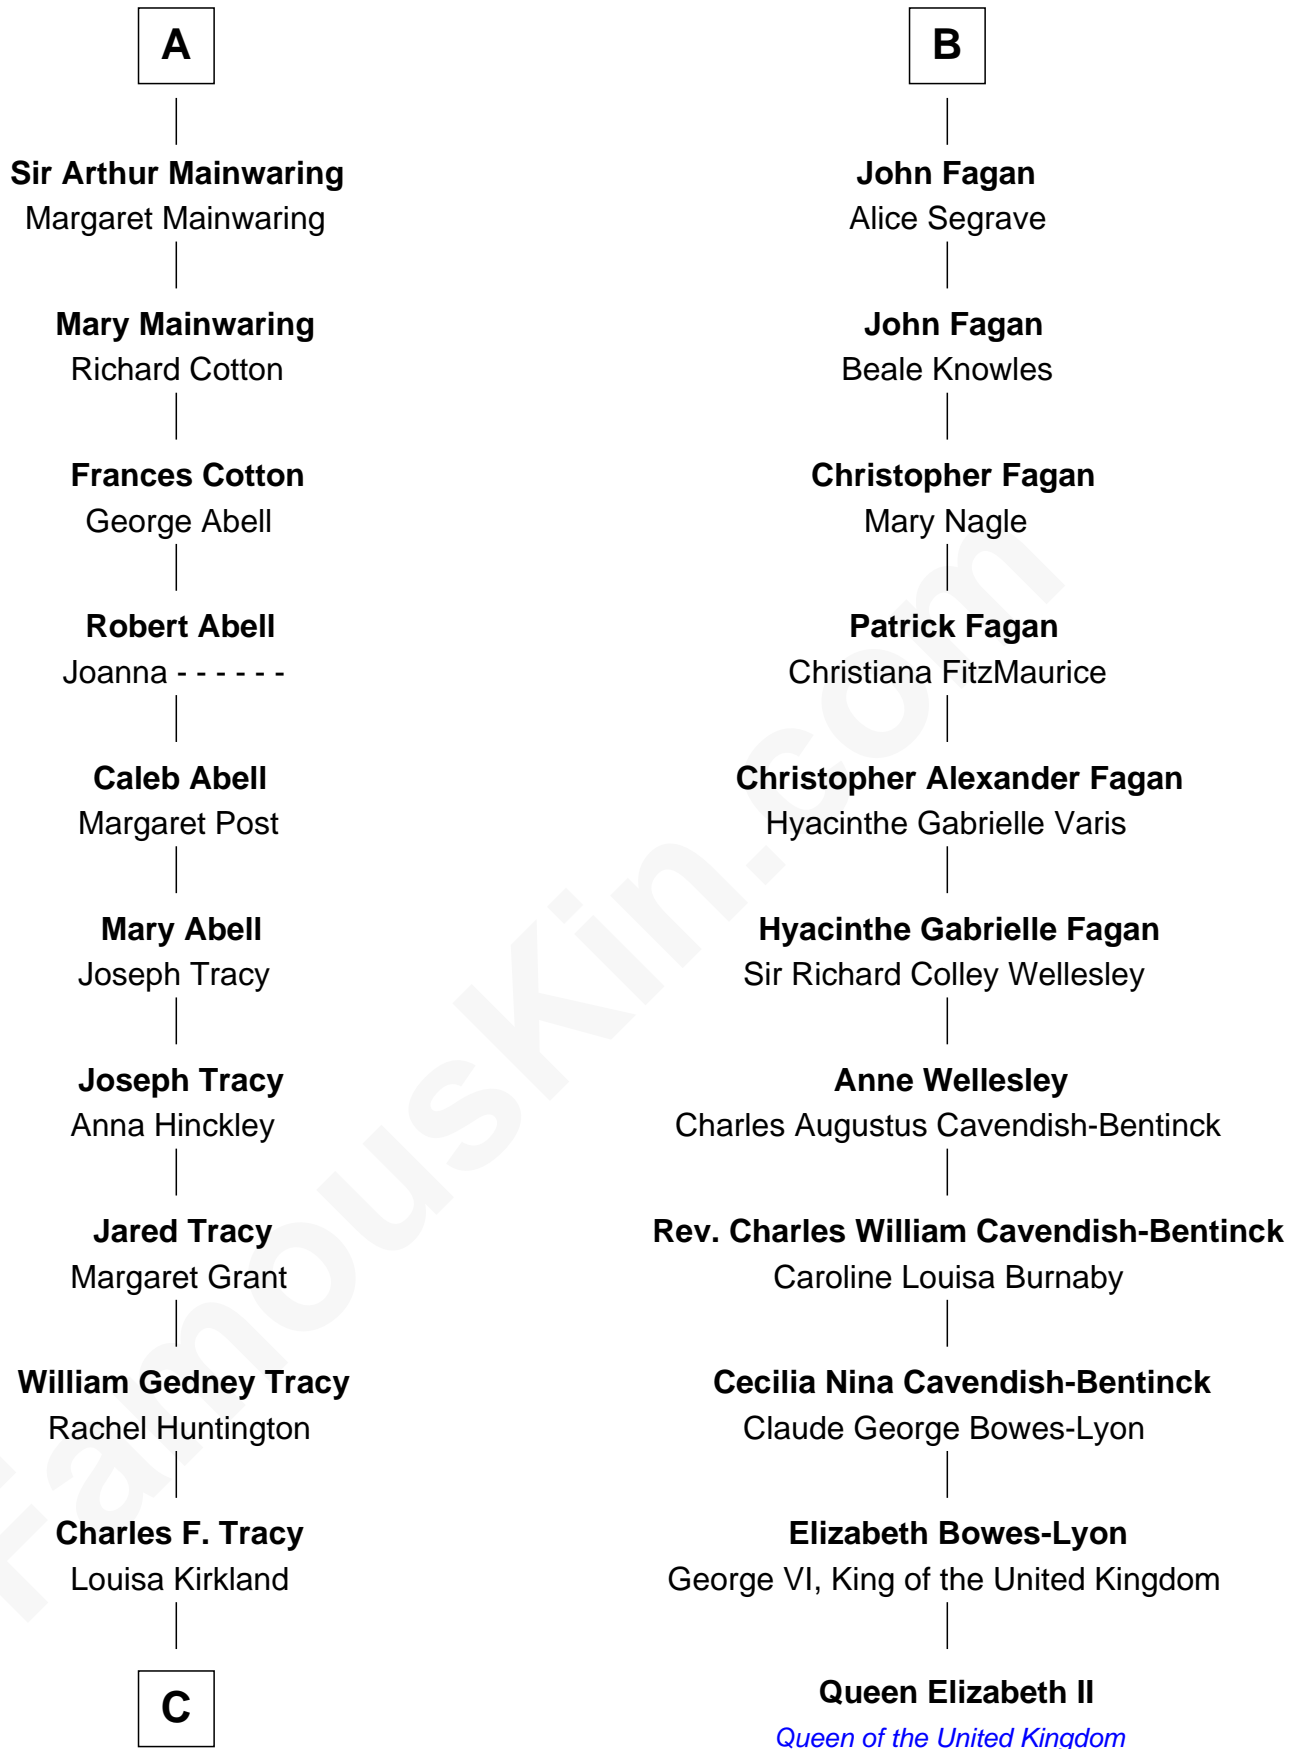

# FamousKin.com Relationship Chart of

**J.P. Morgan, Jr.**

*American Banker and Philanthropist*

17th cousin 1 time removed of

**Queen Elizabeth II**

*Queen of the United Kingdom*

**C**

—  
**Frances Louisa Tracy**