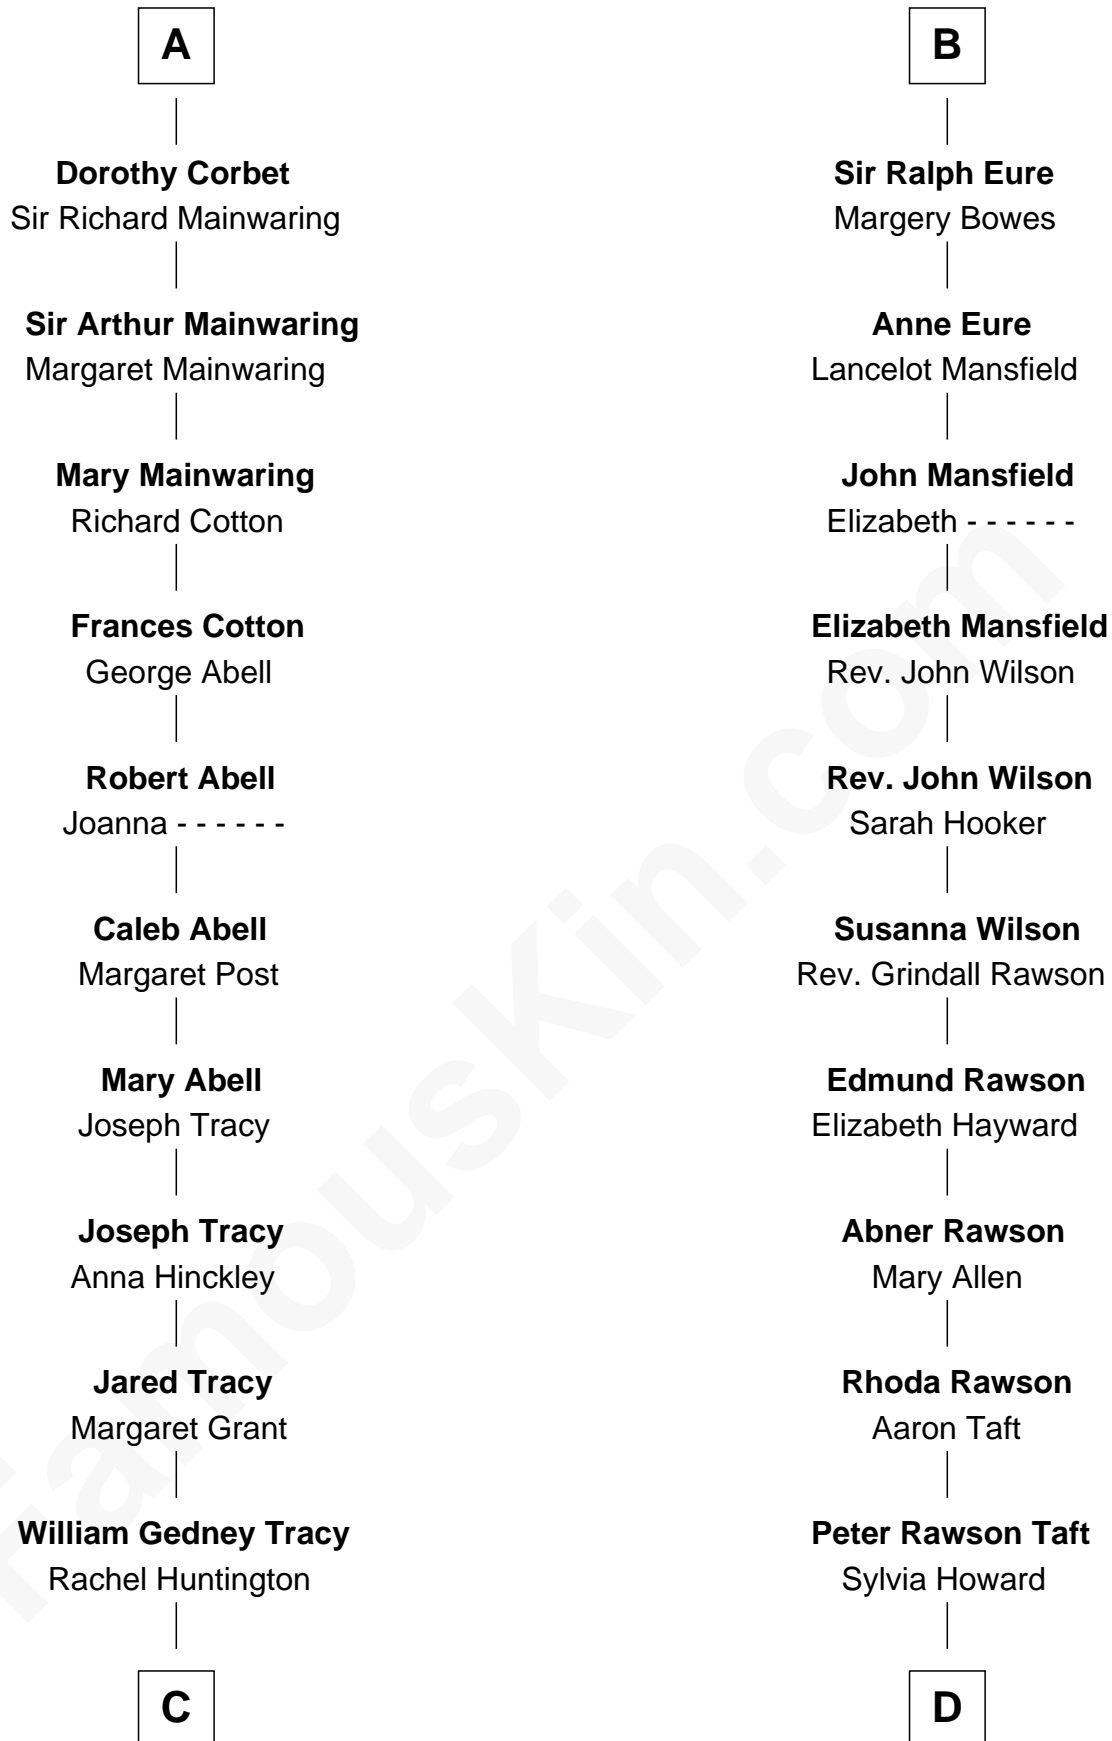

# FamousKin.com Relationship Chart of

**J.P. Morgan, Jr.**

*American Banker and Philanthropist*

**19th cousin 2 times removed of**

**Bob Taft**

*67th Governor of Ohio*

**C**

**Charles F. Tracy**  
Louisa Kirkland

**Frances Louisa Tracy**  
John Pierpont Morgan

**J.P. Morgan, Jr.**  
*American Banker and Philanthropist*

**D**

**Alphonso Taft**  
Louisa Maria Torrey

**William Howard Taft**  
Helen Louise Herron

**Robert Alphonso Taft**  
Martha Wheaton Bowers

**Robert Alphonso Taft**  
Blanca Duncan Noël

**Bob Taft**  
*67th Governor of Ohio*