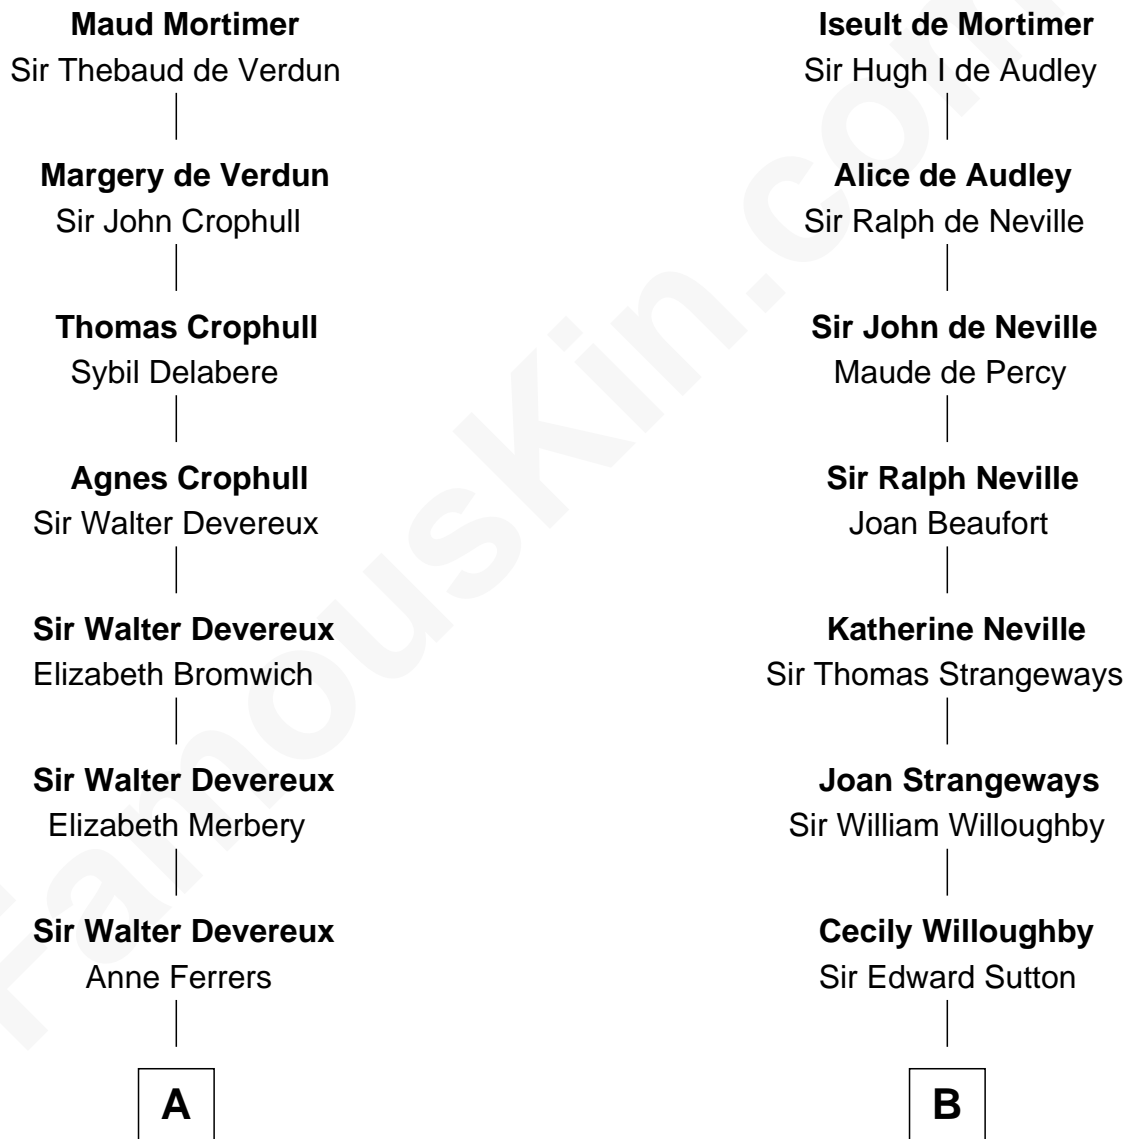

# FamousKin.com Relationship Chart of

**J.P. Morgan, Jr.**

*American Banker and Philanthropist*

**16th cousin 5 times removed of**

**Jane (Appleton) Pierce**

*First Lady of President Franklin Pierce*

**Sir Edmund Mortimer**

Margaret de Fiennes

**C**

—  
**Jared Tracy**  
Margaret Grant

—  
**William Gedney Tracy**  
Rachel Huntington

—  
**Charles F. Tracy**  
Louisa Kirkland

—  
**Frances Louisa Tracy**  
John Pierpont Morgan