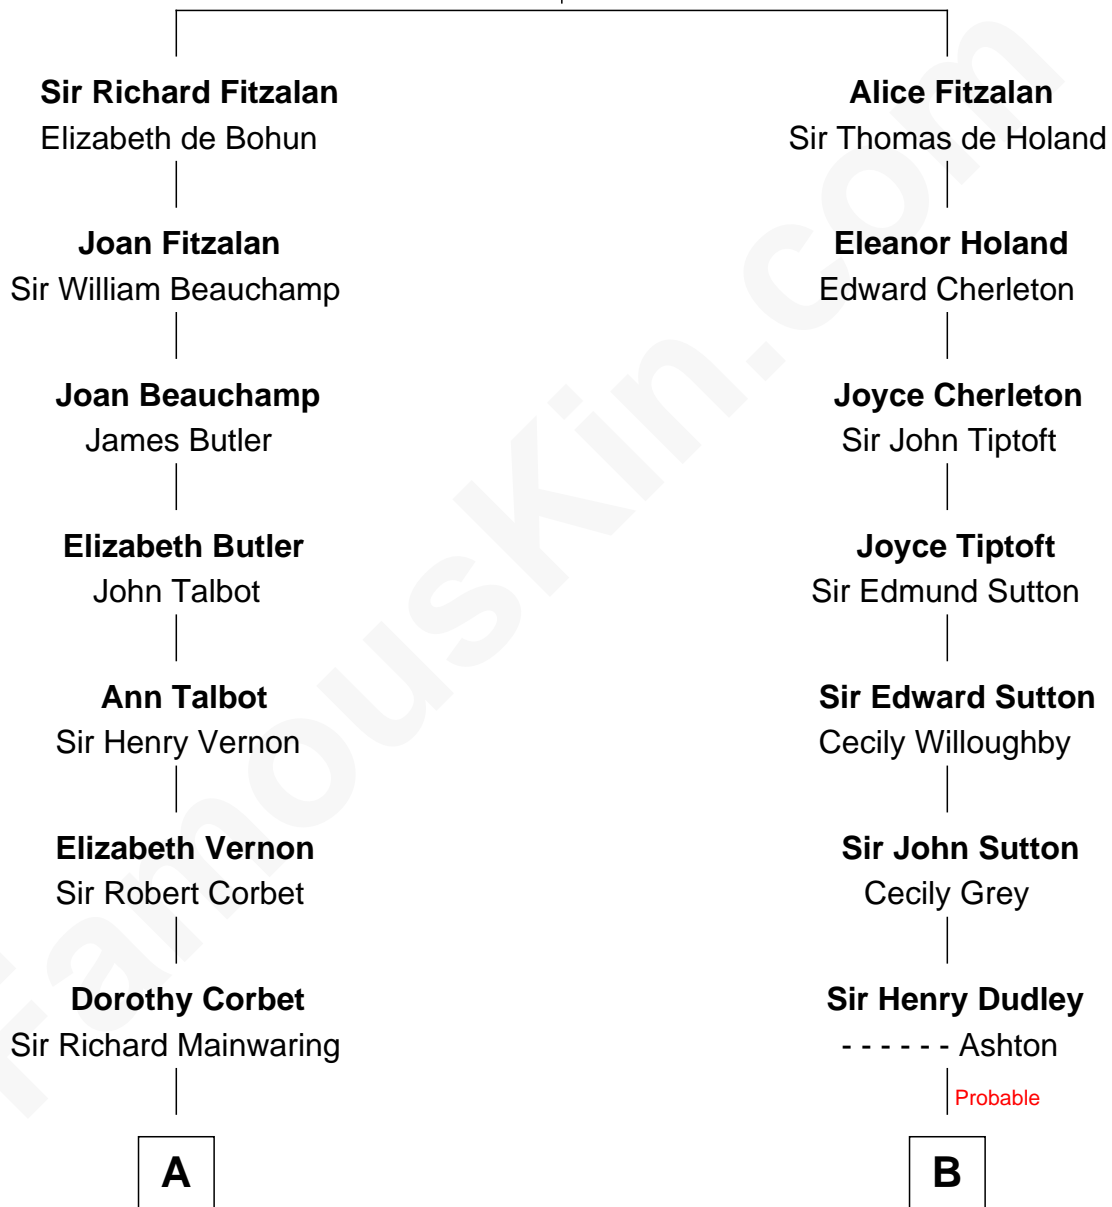

FamousKin.com Relationship Chart of

J.P. Morgan, Jr.

American Banker and Philanthropist

14th cousin 4 times removed of

Jane (Appleton) Pierce

First Lady of President Franklin Pierce

Richard Fitzalan
Eleanor Plantagenet

C

—
Frances Louisa Tracy

John Pierpont Morgan

—
J.P. Morgan, Jr.

American Banker and Philanthropist

FamousKin.com