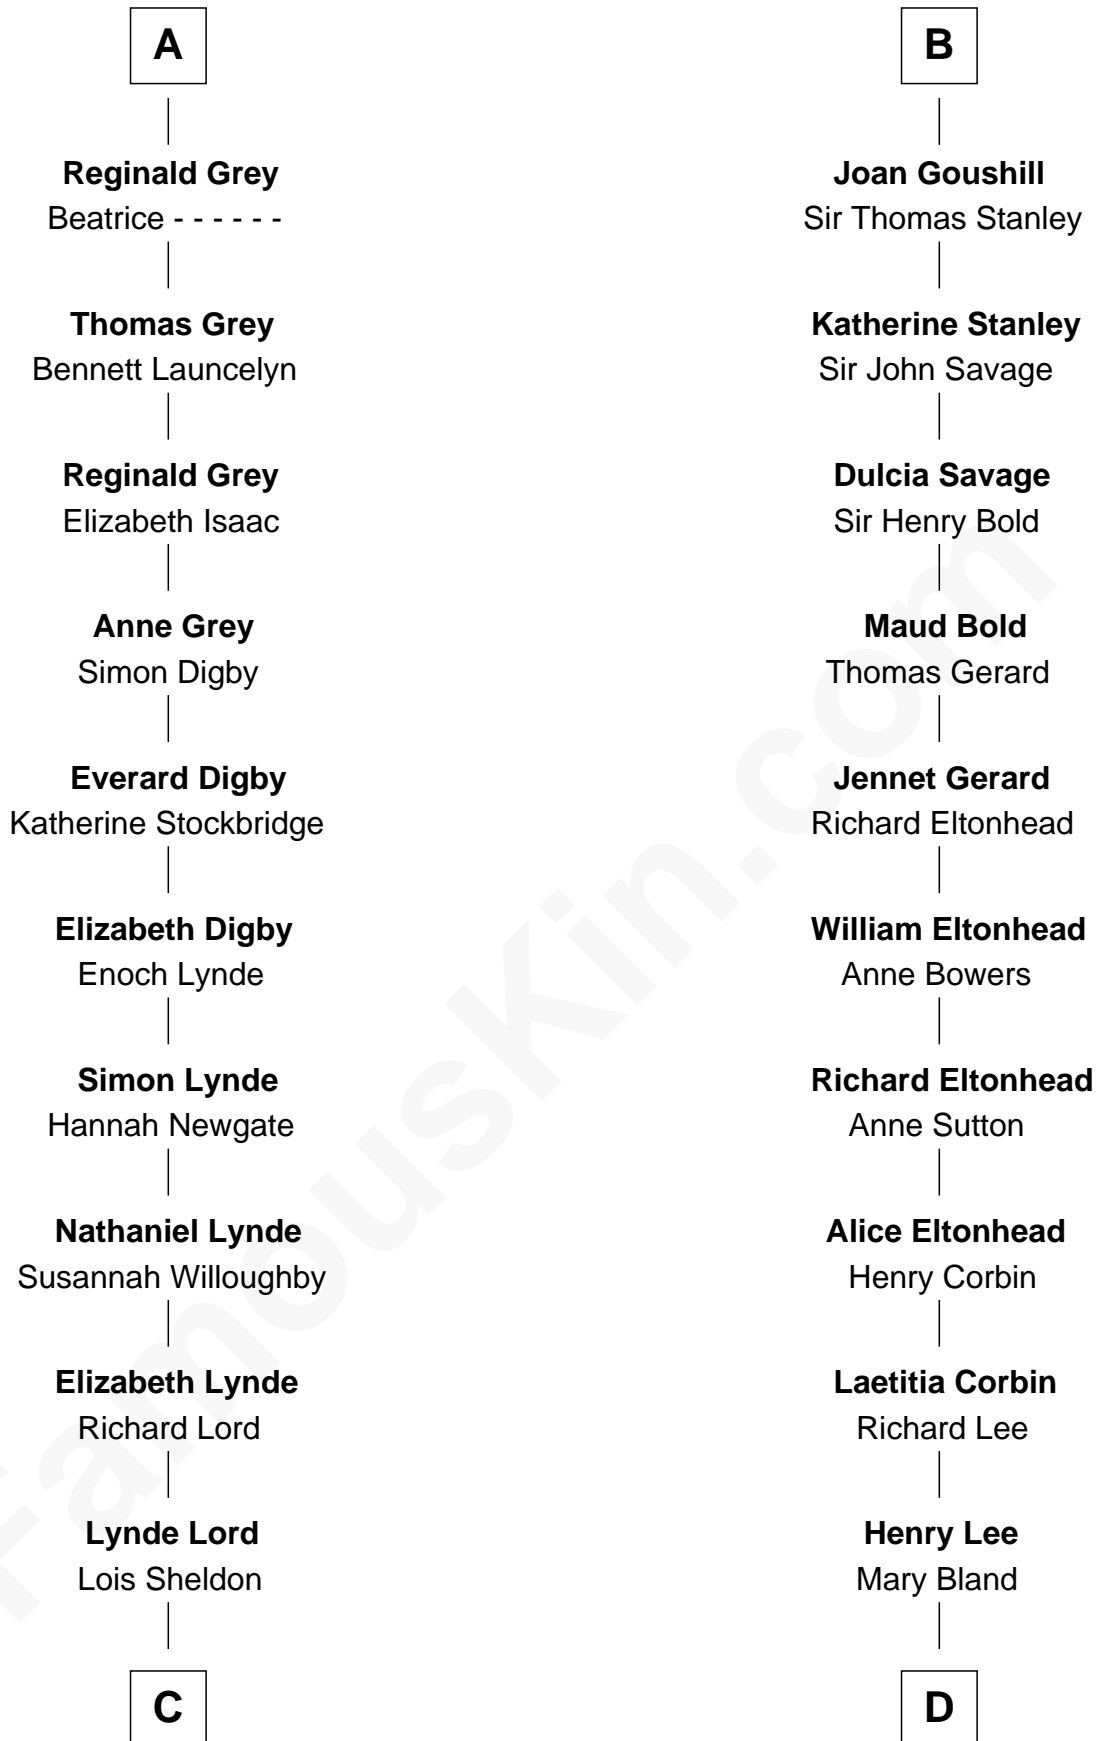

FamousKin.com Relationship Chart of

J.P. Morgan, Jr.

American Banker and Philanthropist

20th cousin 1 time removed of

Fitzhugh Lee

40th Governor of Virginia

C

Lynde Lord
Mary Lyman

Mary Sheldon Lord
John Pierpont

Juliet Pierpont
Junius Spencer Morgan

John Pierpont Morgan
Frances Louisa Tracy

J.P. Morgan, Jr.
American Banker and Philanthropist

D

Col. Henry Lee
Lucy Grymes

Maj. Gen. Henry Lee
Anne Hill Carter

Sydney Smith Lee
Anna Maria Mason

Fitzhugh Lee
40th Governor of Virginia

FamousKin.com