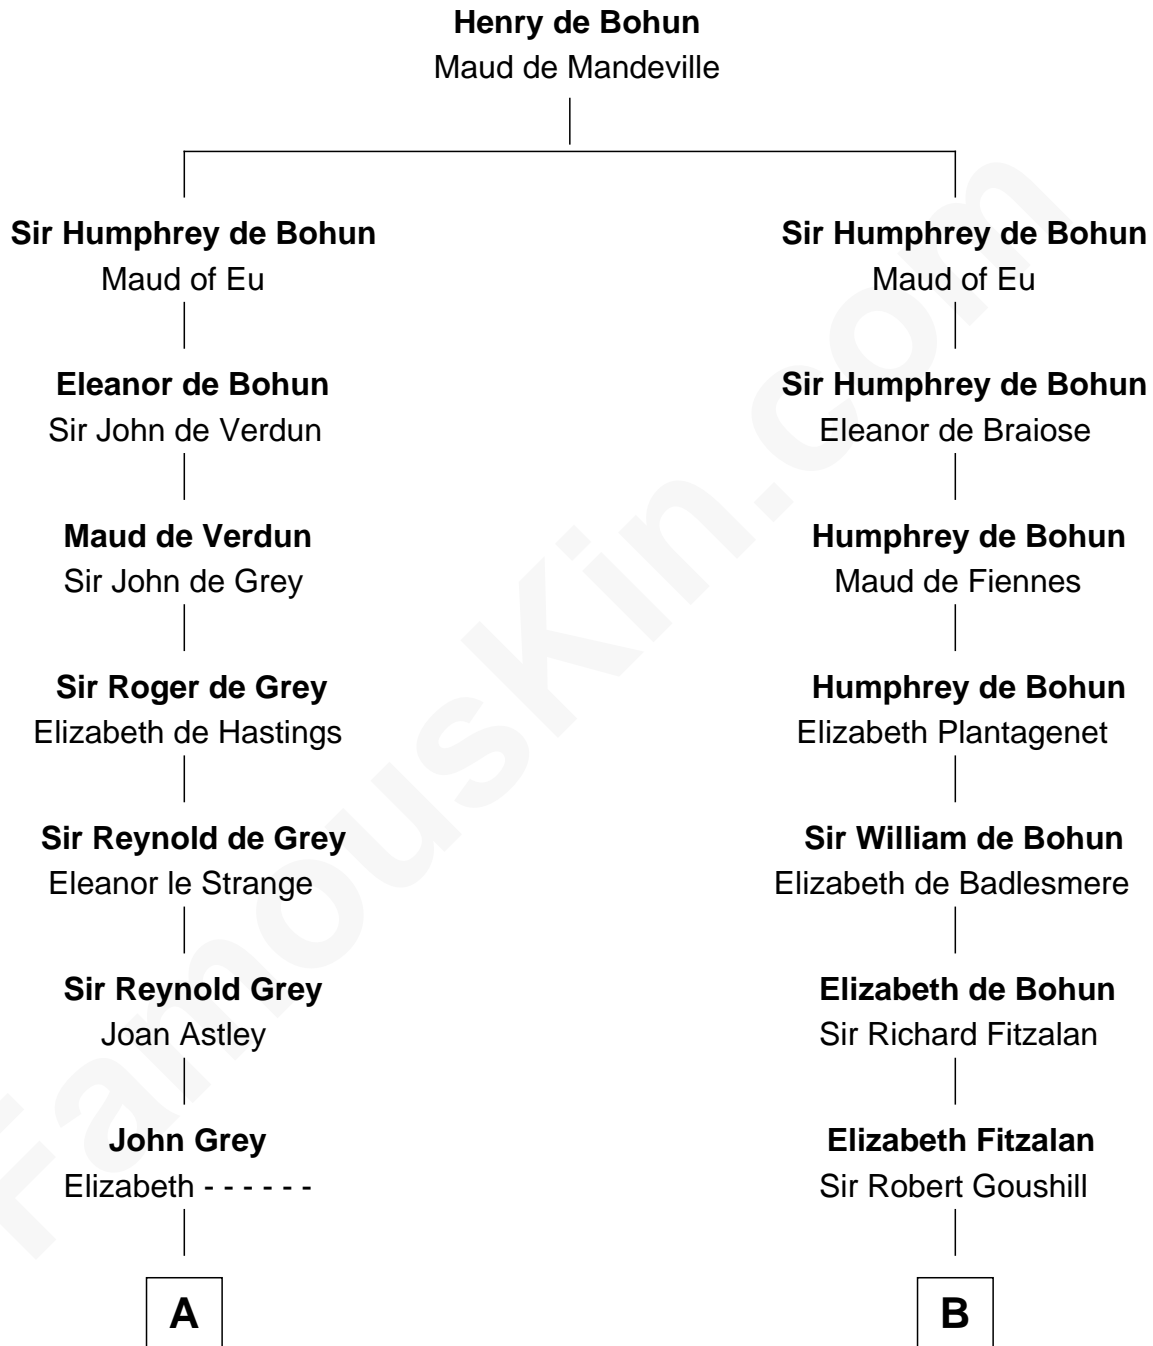

FamousKin.com Relationship Chart of

J.P. Morgan, Jr.

American Banker and Philanthropist

20th cousin 1 time removed of

Fitzhugh Lee

40th Governor of Virginia

C

Lynde Lord
Mary Lyman

Mary Sheldon Lord
John Pierpont

Juliet Pierpont
Junius Spencer Morgan

John Pierpont Morgan
Frances Louisa Tracy

J.P. Morgan, Jr.
American Banker and Philanthropist

D

Col. Henry Lee
Lucy Grymes

Maj. Gen. Henry Lee
Anne Hill Carter

Sydney Smith Lee
Anna Maria Mason

Fitzhugh Lee
40th Governor of Virginia

FamousKin.com