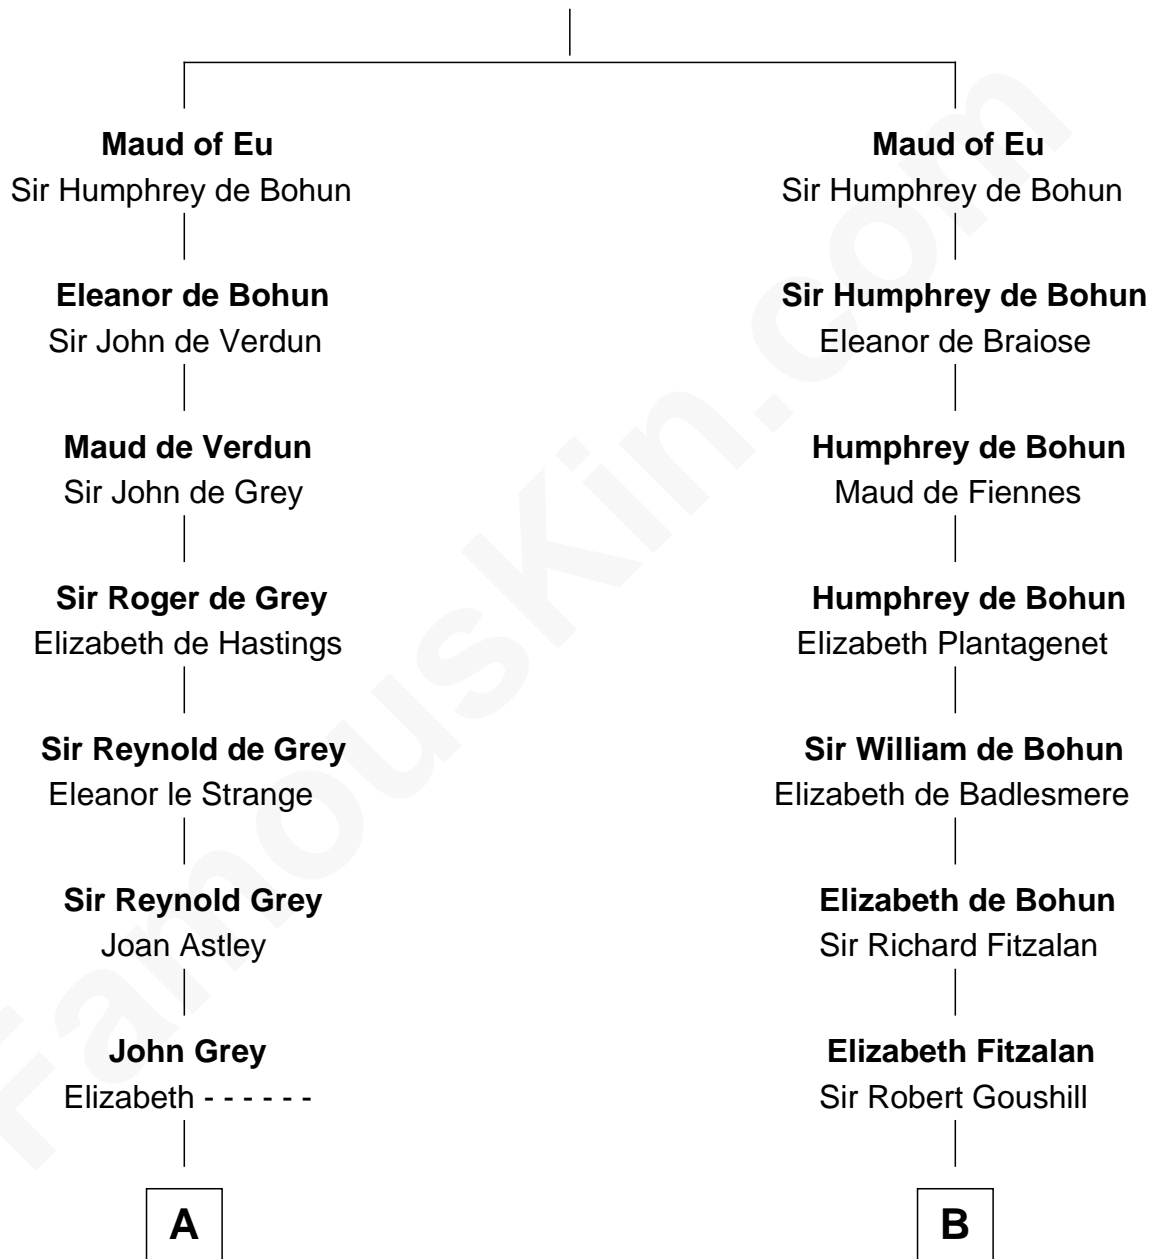

FamousKin.com Relationship Chart of

J.P. Morgan, Jr.

American Banker and Philanthropist

20th cousin 1 time removed of

Fitzhugh Lee

40th Governor of Virginia

Raoul de Lusgnan

Alice de Eu

C

Lynde Lord

Mary Lyman

Mary Sheldon Lord

John Pierpont

Juliet Pierpont

Junius Spencer Morgan

John Pierpont Morgan

Sydney Smith Lee

Anna Maria Mason

Fitzhugh Lee

40th Governor of Virginia