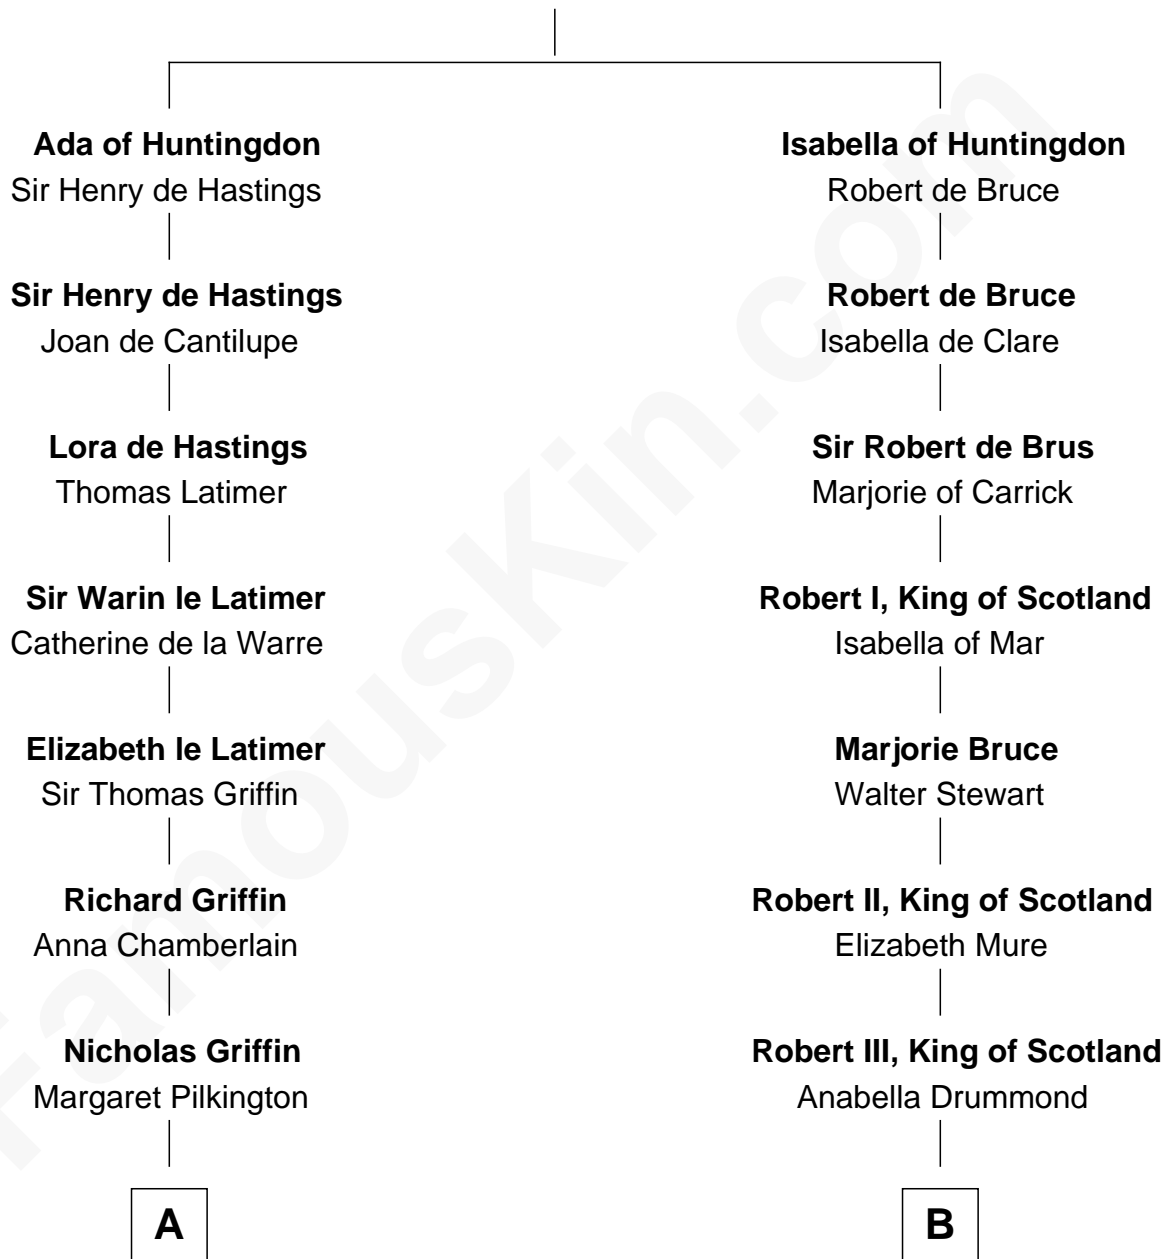

FamousKin.com Relationship Chart of

J.P. Morgan, Jr.

American Banker and Philanthropist

21st cousin of

Fitzhugh Lee

40th Governor of Virginia

David of Huntingdon

Maud of Chester

C

Lynde Lord
Mary Lyman

Mary Sheldon Lord
John Pierpont

Juliet Pierpont
Junius Spencer Morgan

John Pierpont Morgan
Frances Louisa Tracy

J.P. Morgan, Jr.
American Banker and Philanthropist

D

Anne Catherine Spotswood
Col. Bernard Moore

Anne Butler Moore
Charles Carter

Anne Hill Carter
Maj. Gen. Henry Lee

Sydney Smith Lee
Anna Maria Mason

Fitzhugh Lee
40th Governor of Virginia