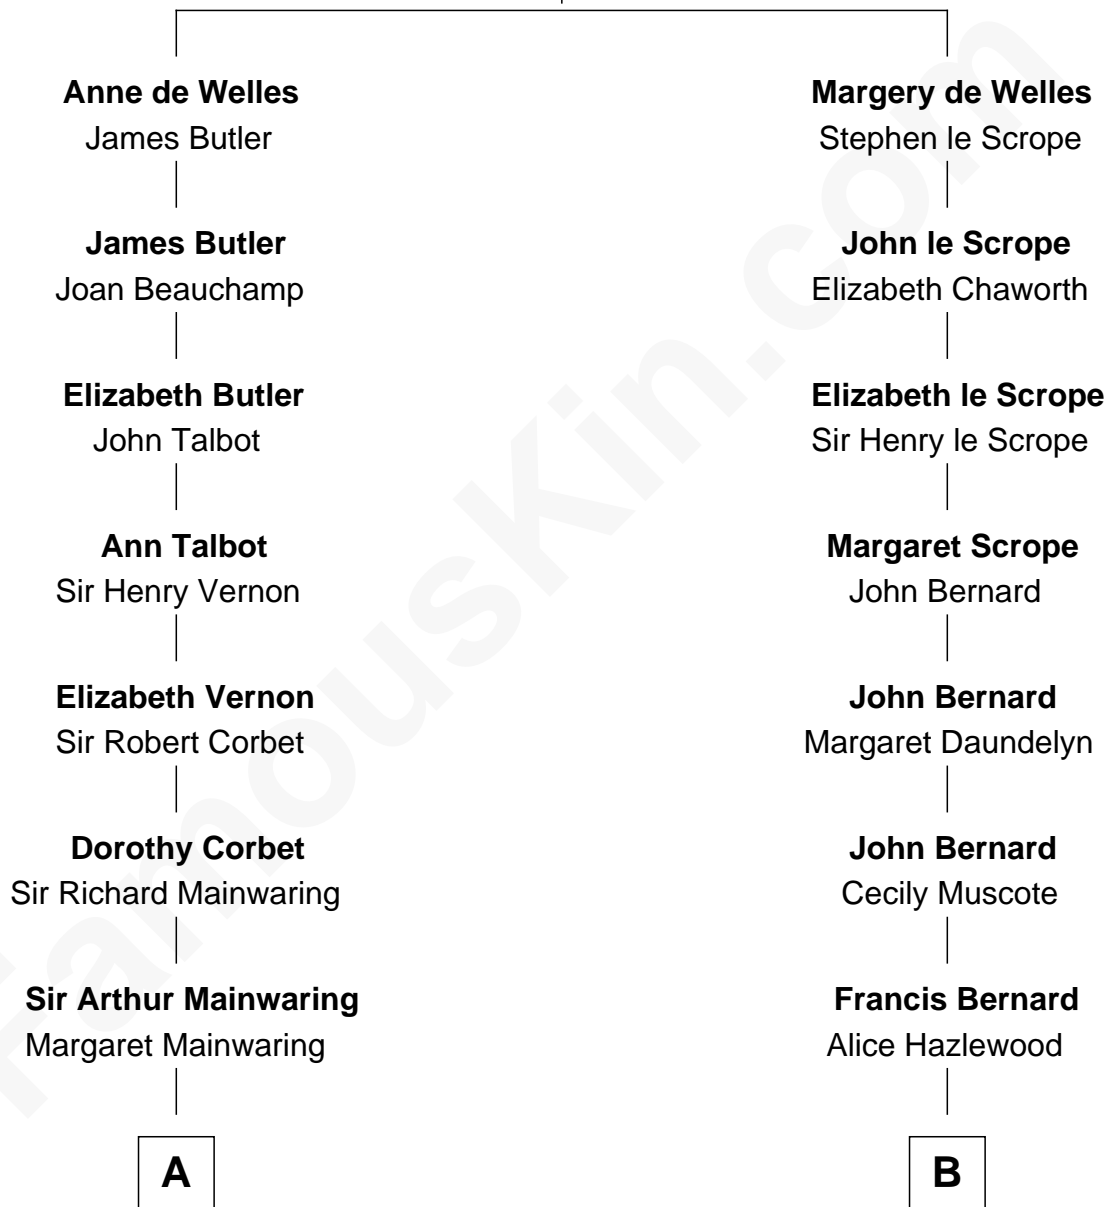

# FamousKin.com Relationship Chart of

**J.P. Morgan, Jr.**

*American Banker and Philanthropist*

15th cousin 2 times removed of

**Fitzhugh Lee**

*40th Governor of Virginia*

**John de Welles**

Maud de Roos

**A**

**Mary Mainwaring**

Richard Cotton

**Frances Cotton**

George Abell

**Robert Abell**

Joanna - - - - -

**Caleb Abell**

Margaret Post

**Mary Abell**

Joseph Tracy

**Joseph Tracy**

Anna Hinckley

**Jared Tracy**

Margaret Grant

**William Gedney Tracy**