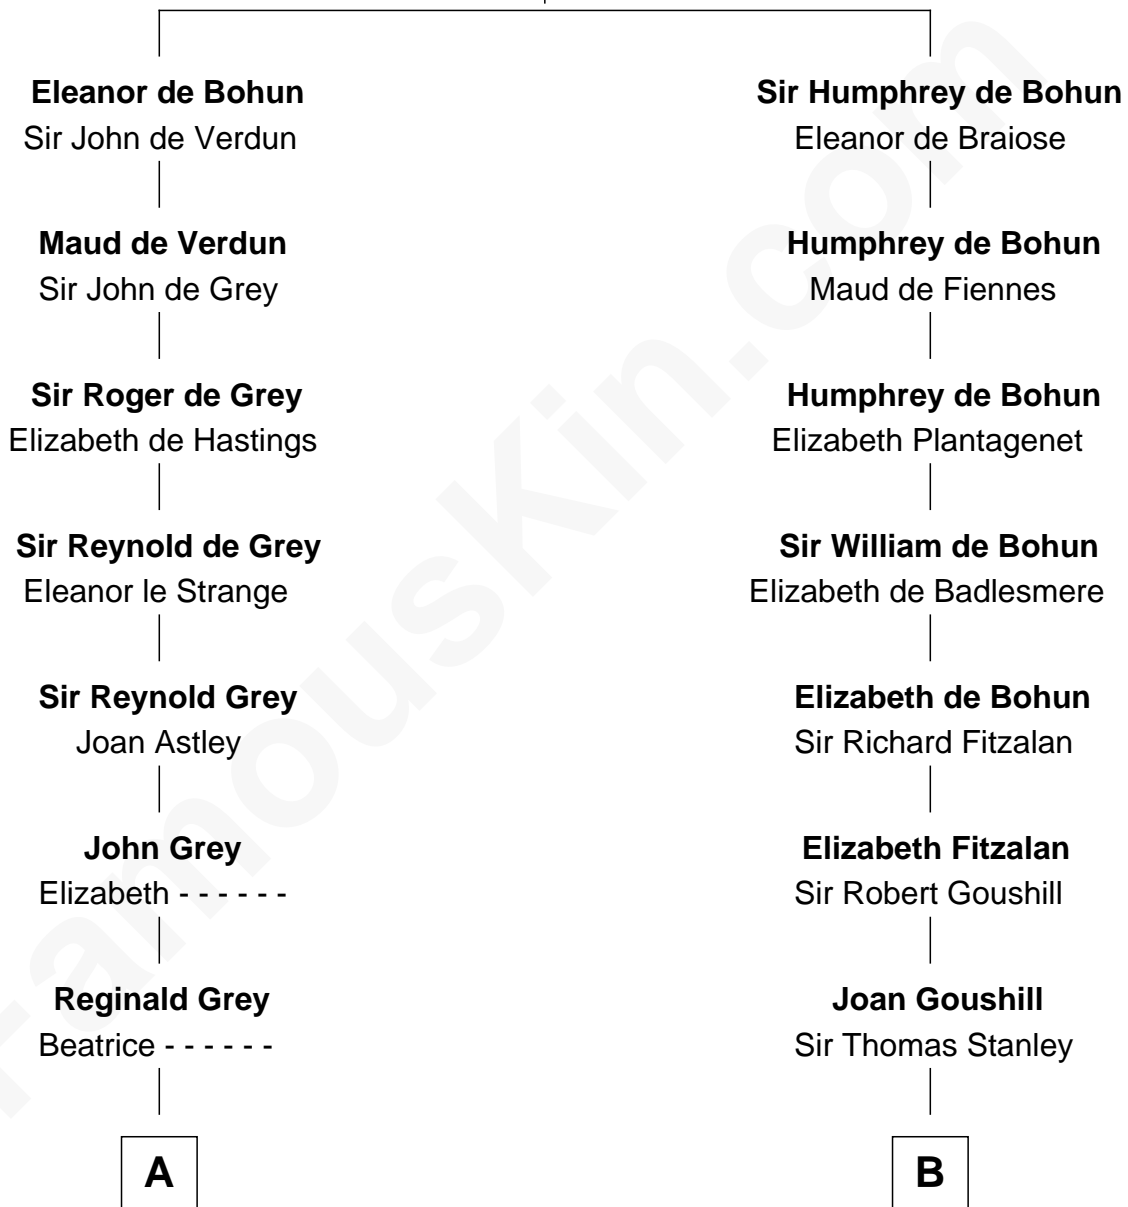

FamousKin.com Relationship Chart of

J.P. Morgan, Jr.

American Banker and Philanthropist

17th cousin 3 times removed of

Thomas Sim Lee

2nd and 7th Governor of Maryland

Sir Humphrey de Bohun

Maud of Eu

C

—
Mary Sheldon Lord

John Pierpont

—
Juliet Pierpont

Junius Spencer Morgan

—
John Pierpont Morgan

Frances Louisa Tracy

—
J.P. Morgan, Jr.