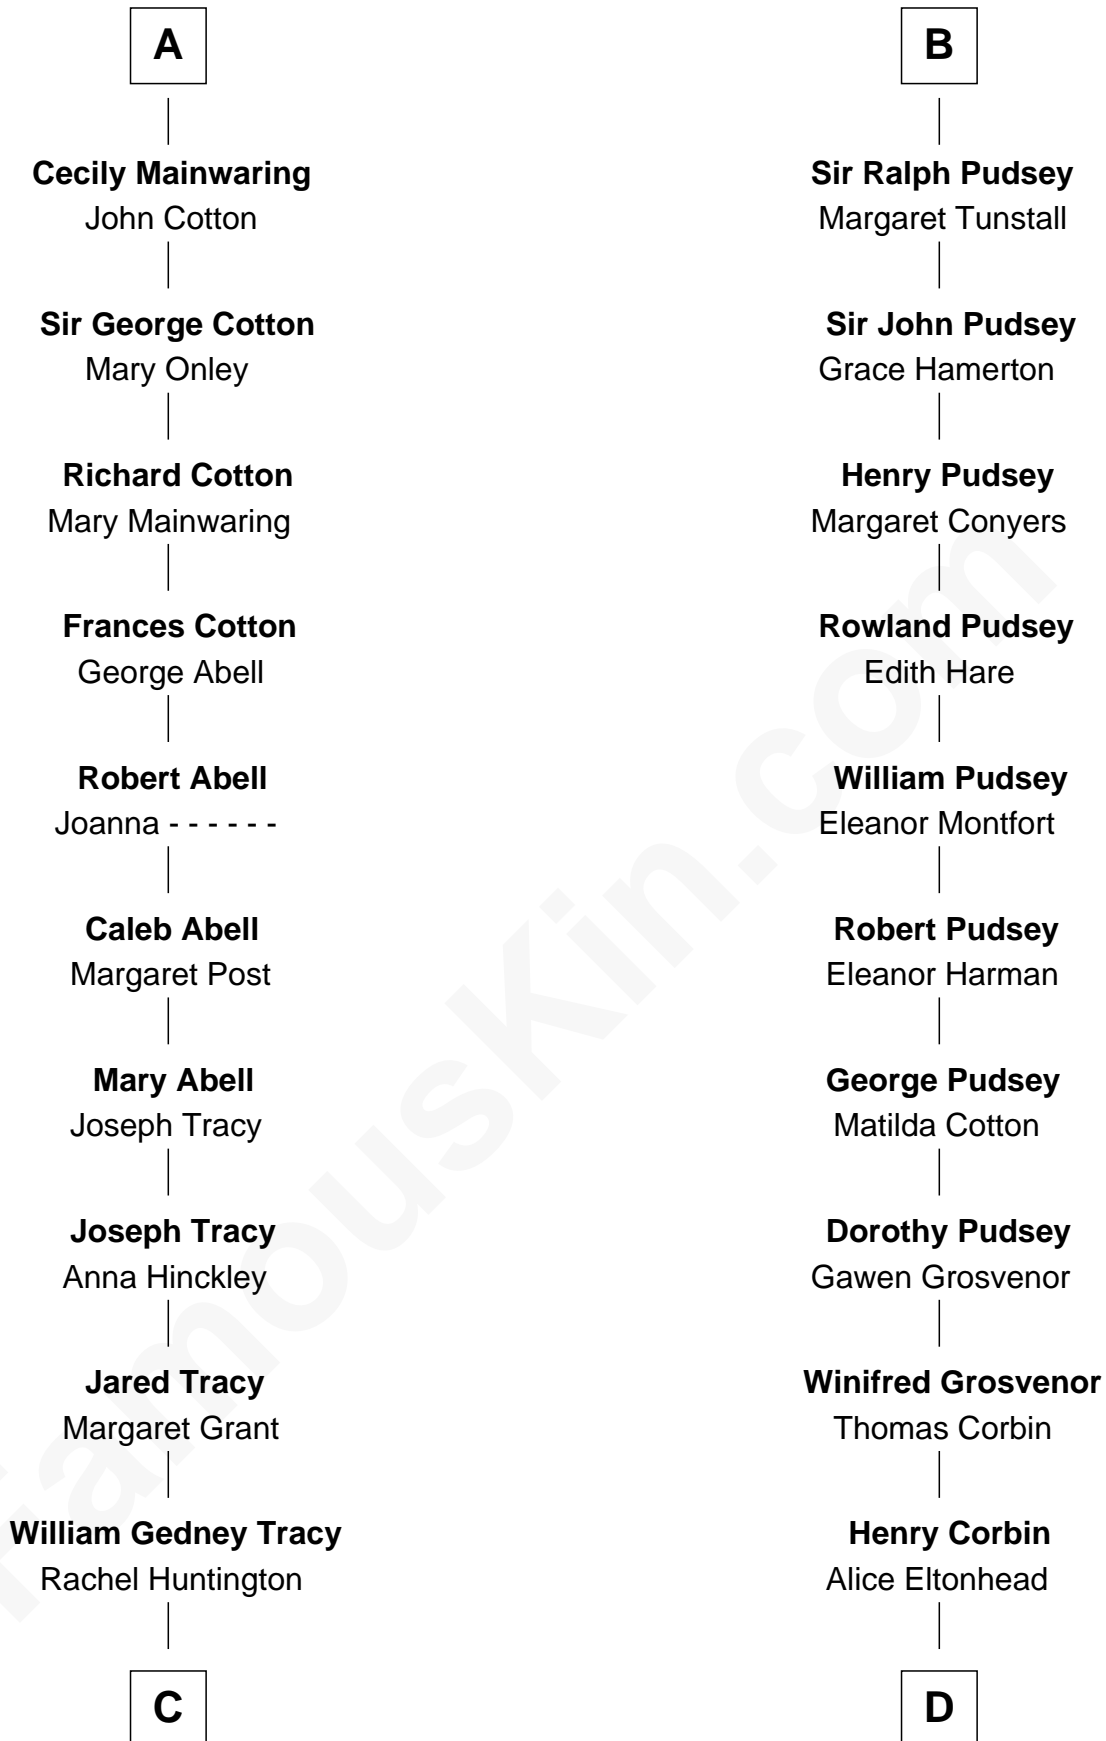

FamousKin.com Relationship Chart of

J.P. Morgan, Jr.

American Banker and Philanthropist

19th cousin 2 times removed of

Edward Lloyd V

13th Governor of Maryland

Sir Richard FitzRoy

Rose de Dover

C

Charles F. Tracy
Louisa Kirkland

Frances Louisa Tracy
John Pierpont Morgan

J.P. Morgan, Jr.
American Banker and Philanthropist

D

Ann Corbin
Col. William Tayloe

John Tayloe
Elizabeth Gwynn

John Tayloe
Rebecca Plater

Elizabeth Tayloe
Col. Edward Lloyd

Edward Lloyd V
13th Governor of Maryland