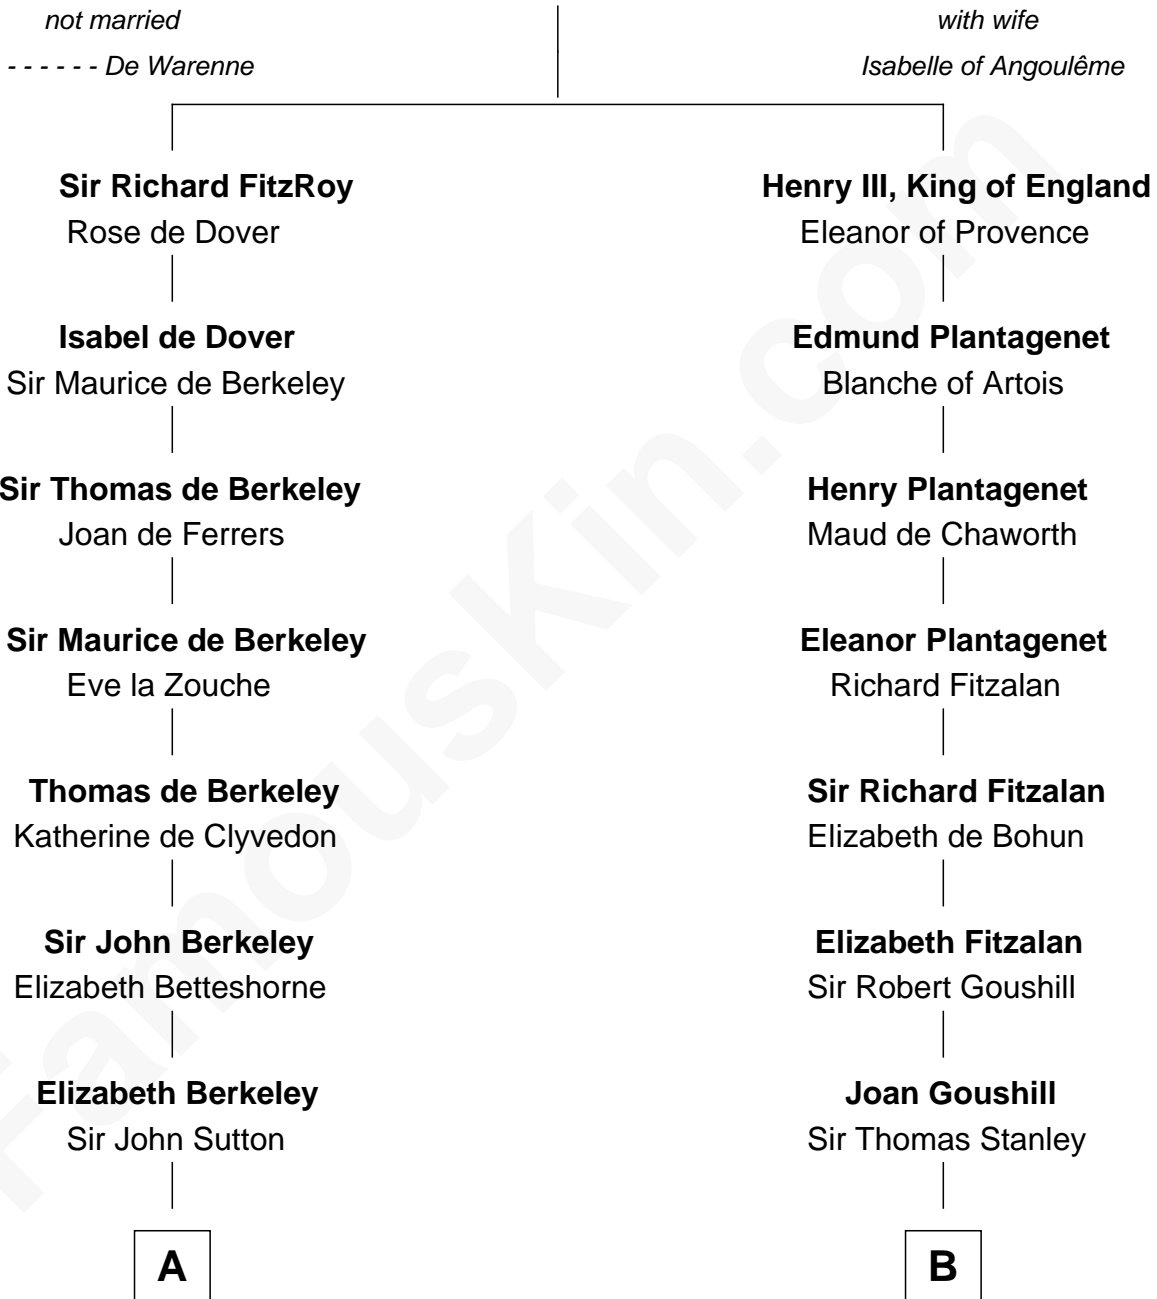

FamousKin.com Relationship Chart of

J.P. Morgan, Jr.

American Banker and Philanthropist

18th cousin 2 times removed of

Edward Lloyd V

13th Governor of Maryland

John, King of England

C

William Gedney Tracy

Rachel Huntington

Charles F. Tracy

Louisa Kirkland

Frances Louisa Tracy

John Pierpont Morgan

J.P. Morgan, Jr.

American Banker and Philanthropist

D

Col. Edward Lloyd

Elizabeth Tayloe

Edward Lloyd V

13th Governor of Maryland

FamousKin.com