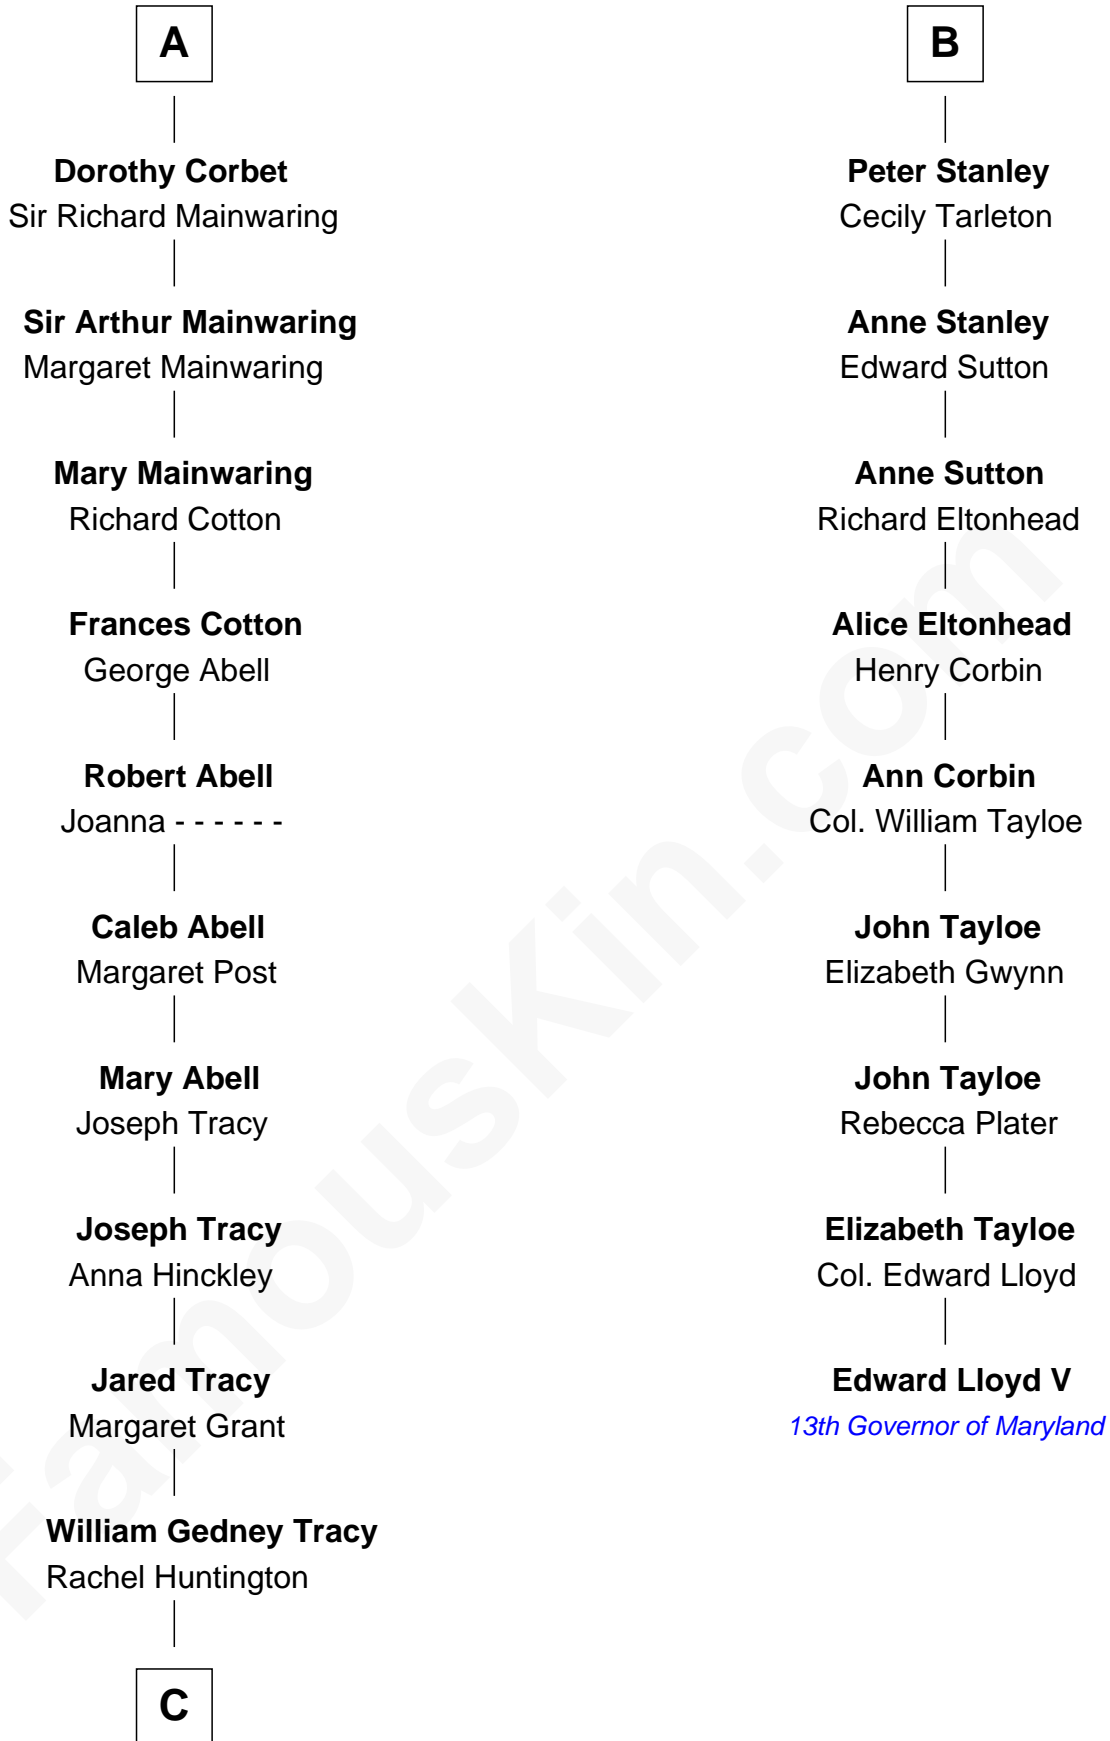

FamousKin.com Relationship Chart of

J.P. Morgan, Jr.

American Banker and Philanthropist

15th cousin 4 times removed of

Edward Lloyd V

13th Governor of Maryland

Ralph de Stafford

*with wife
Margaret de Audley*

William Stanley

Anne Ferrers

Sir Walter Devereux

William Stanley

Alice Hoghton

Elizabeth Devereux

Sir Richard Corbet

Sir William Stanley

Agnes Grosvenor

Sir Robert Corbet

Elizabeth Vernon

Sir William Stanley

Anne Harington

A

B

C