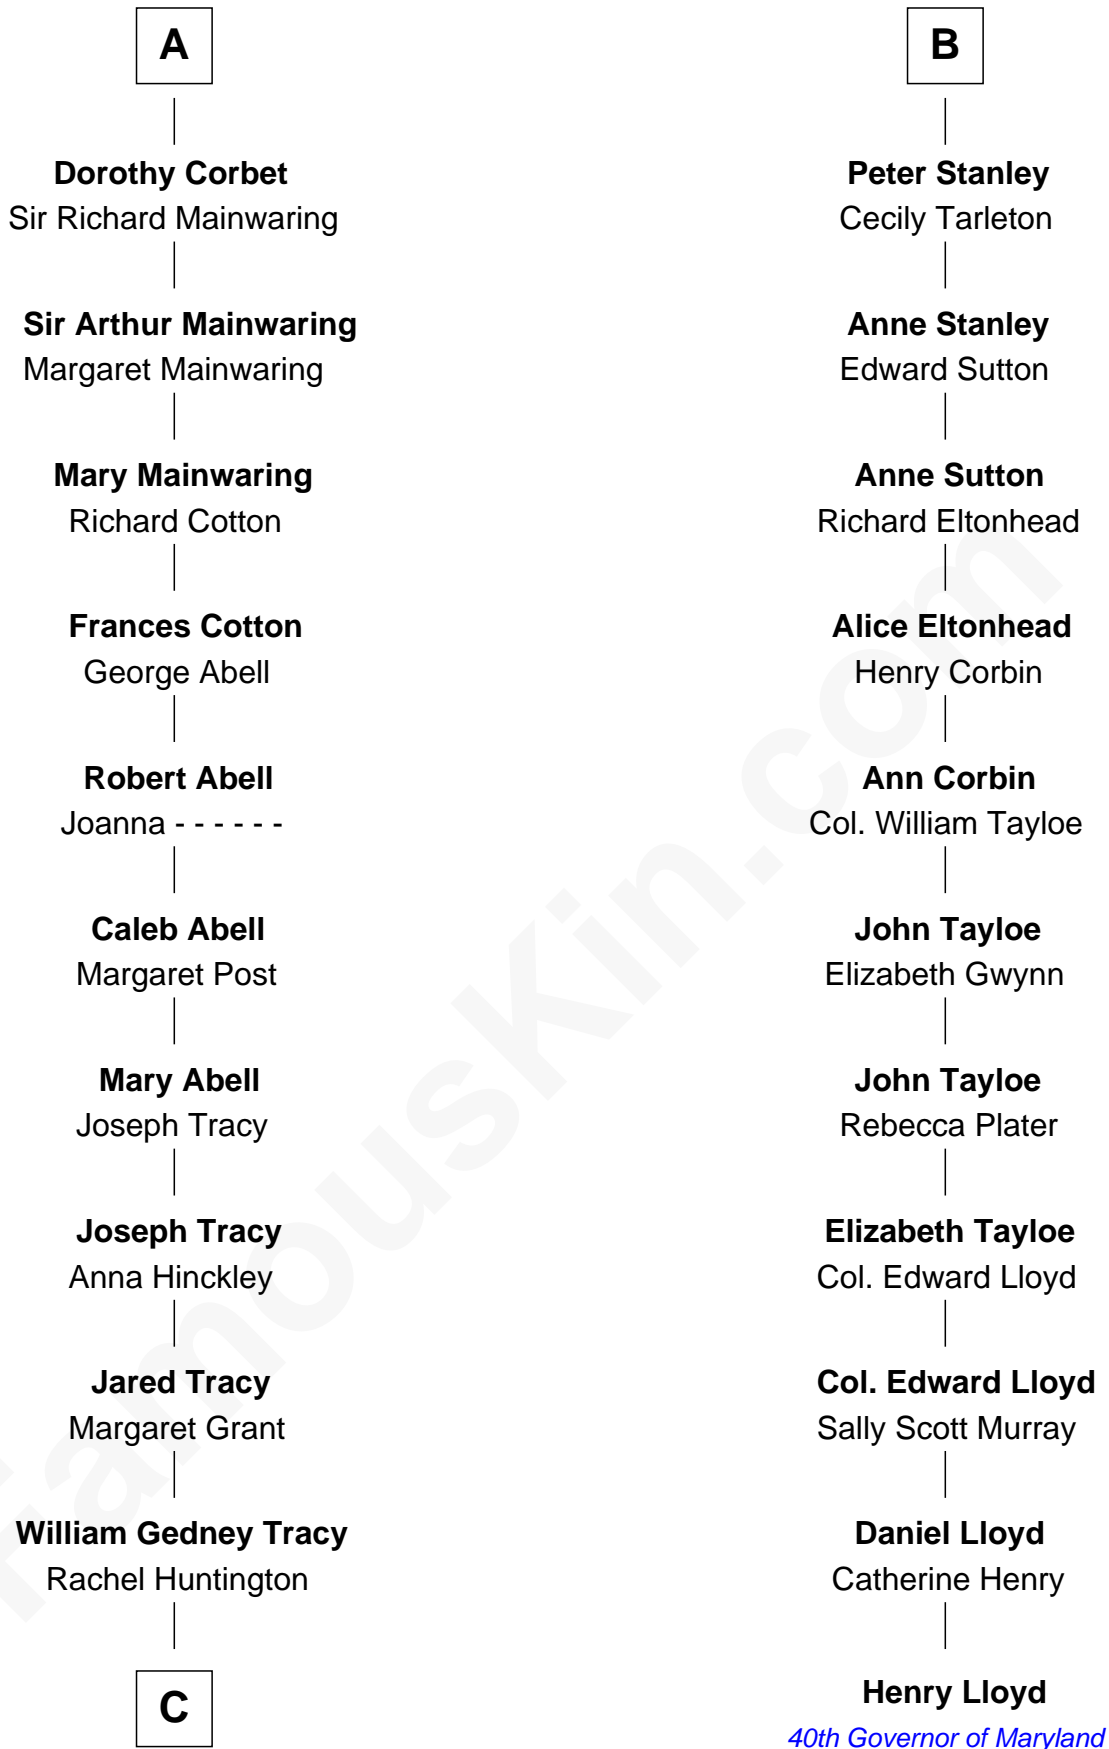

FamousKin.com Relationship Chart of

J.P. Morgan, Jr.

American Banker and Philanthropist

17th cousin 2 times removed of

Henry Lloyd

40th Governor of Maryland

Ralph de Stafford

*with wife
Margaret de Audley*

William Stanley

Anne Ferrers

Sir Walter Devereux

William Stanley

Alice Hoghton

Elizabeth Devereux

Sir Richard Corbet

Sir William Stanley

Agnes Grosvenor

Sir Robert Corbet

Elizabeth Vernon

Sir William Stanley

Anne Harington

A

B

C