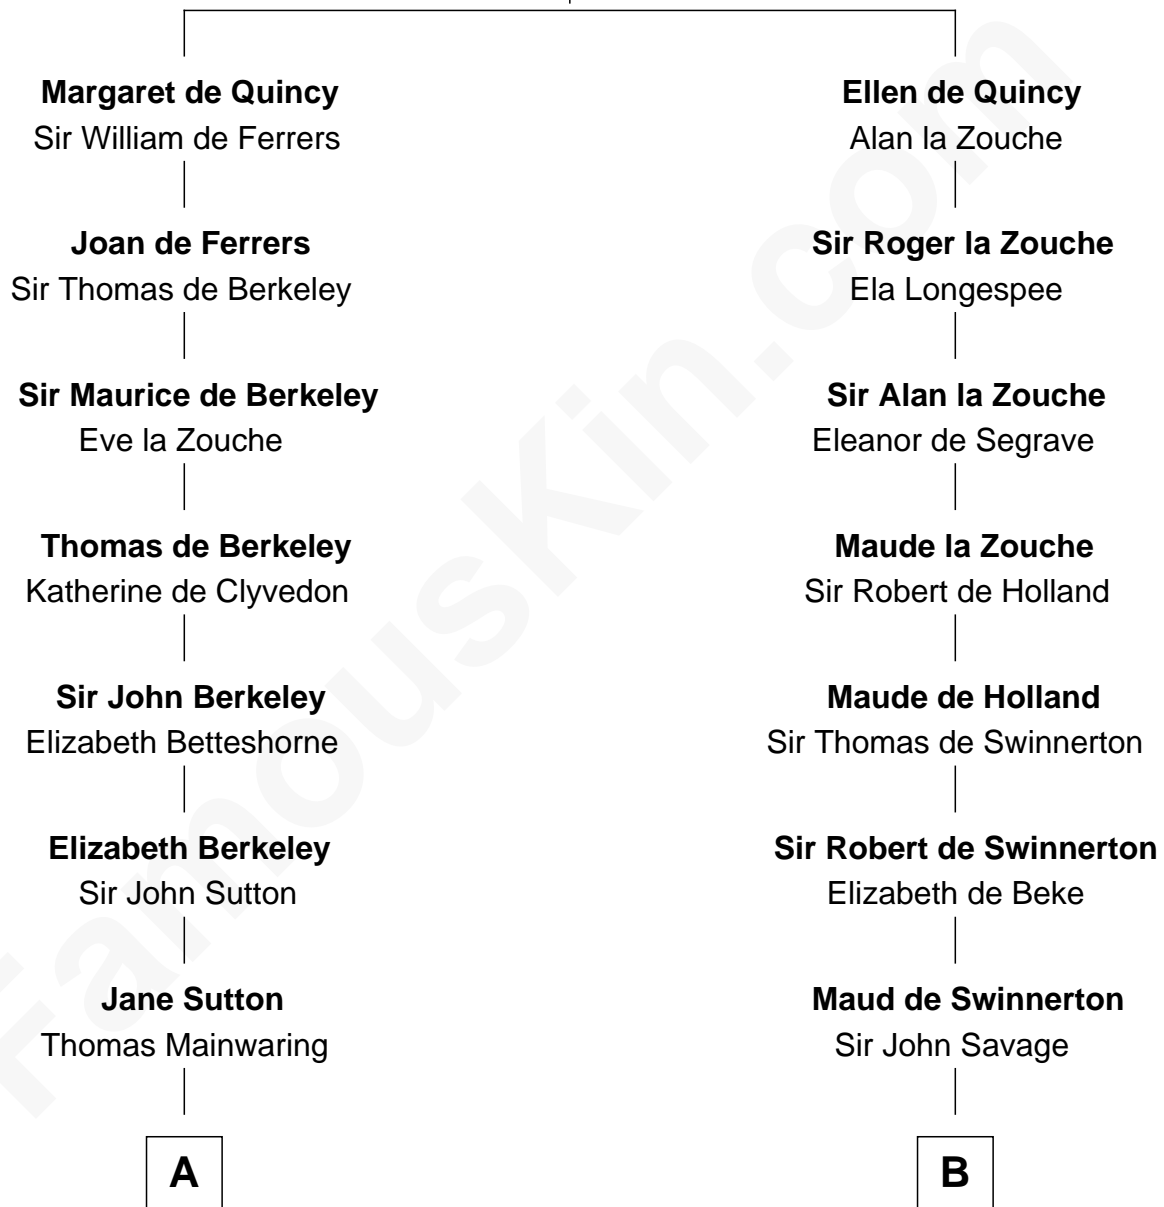

FamousKin.com Relationship Chart of

J.P. Morgan, Jr.

American Banker and Philanthropist

19th cousin 2 times removed of

Henry Lloyd

40th Governor of Maryland

Sir Roger de Quincy

Helen of Galloway

C

Charles F. Tracy
Louisa Kirkland

Frances Louisa Tracy
John Pierpont Morgan

J.P. Morgan, Jr.
American Banker and Philanthropist

D

John Tayloe
Rebecca Plater

Elizabeth Tayloe
Col. Edward Lloyd

Col. Edward Lloyd
Sally Scott Murray

Daniel Lloyd
Catherine Henry

Henry Lloyd
40th Governor of Maryland