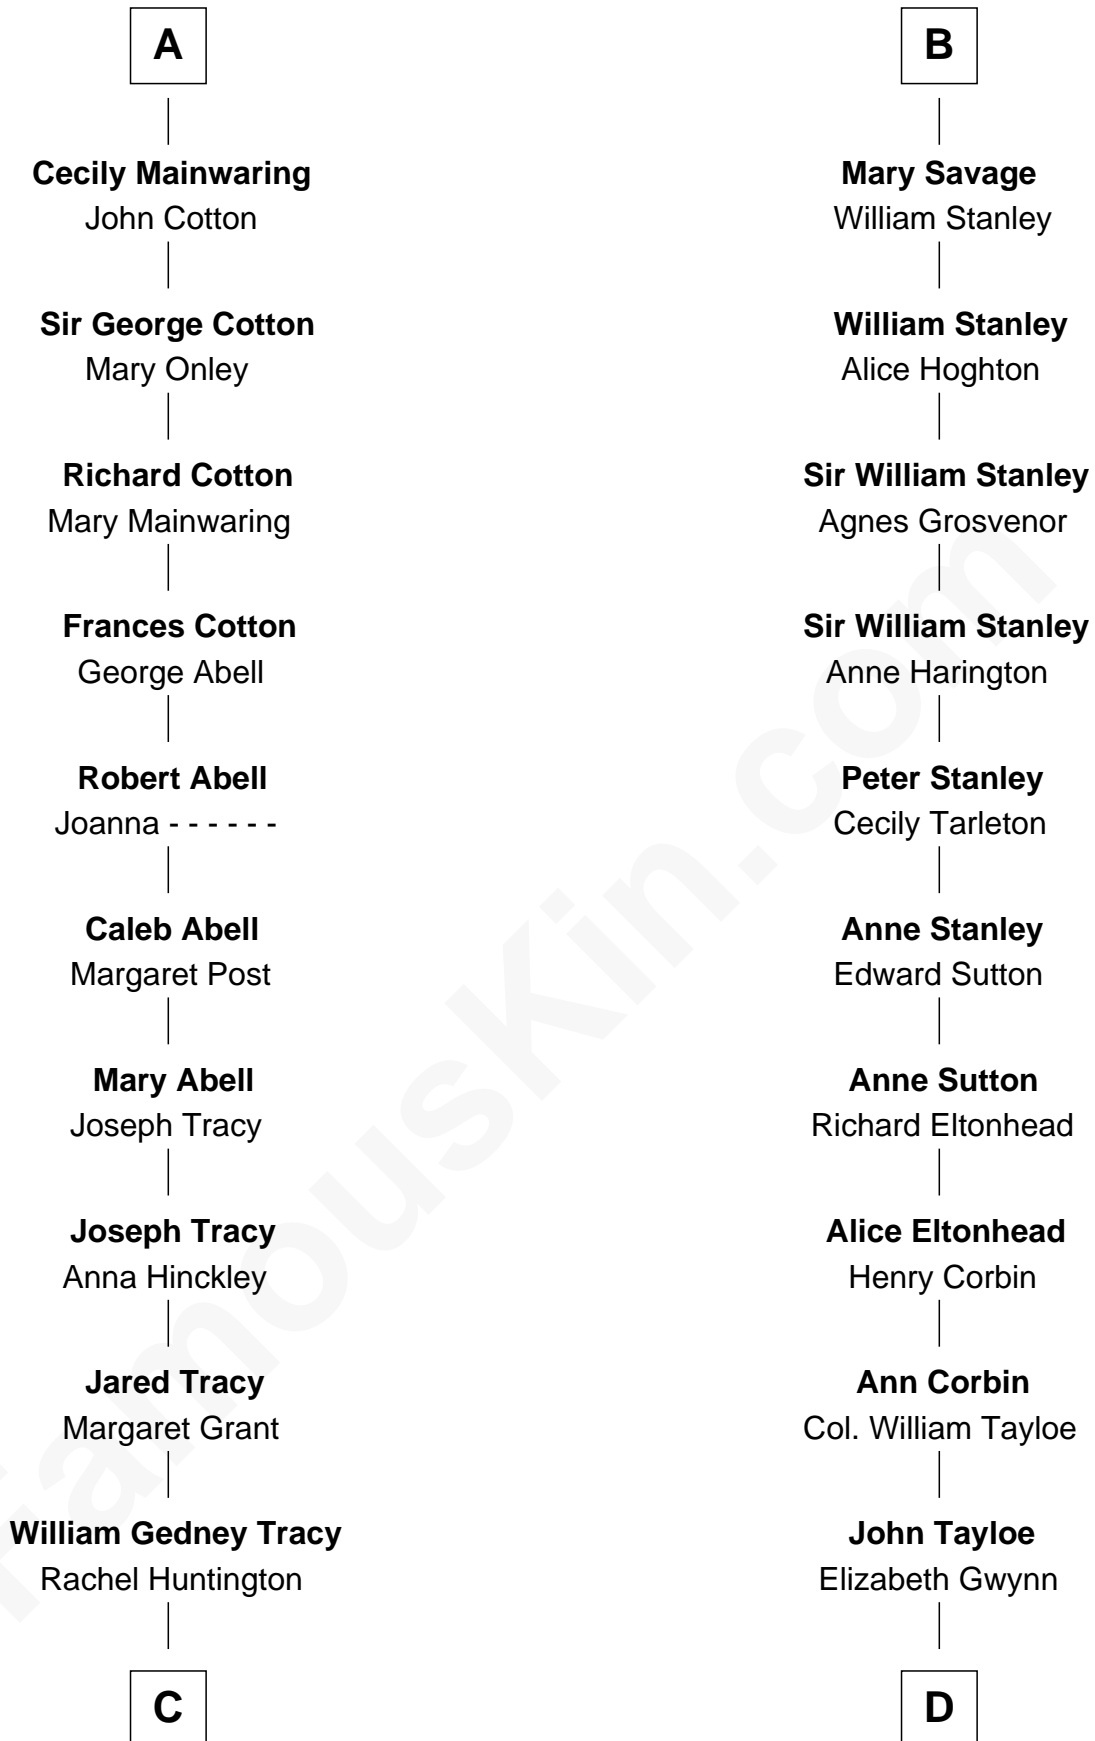

FamousKin.com Relationship Chart of

J.P. Morgan, Jr.

American Banker and Philanthropist

19th cousin 2 times removed of

Henry Lloyd

40th Governor of Maryland

Sir Roger de Quincy

Helen of Galloway

C

Charles F. Tracy
Louisa Kirkland

Frances Louisa Tracy
John Pierpont Morgan

J.P. Morgan, Jr.
American Banker and Philanthropist

D

John Tayloe
Rebecca Plater

Elizabeth Tayloe
Col. Edward Lloyd

Col. Edward Lloyd
Sally Scott Murray

Daniel Lloyd
Catherine Henry

Henry Lloyd
40th Governor of Maryland