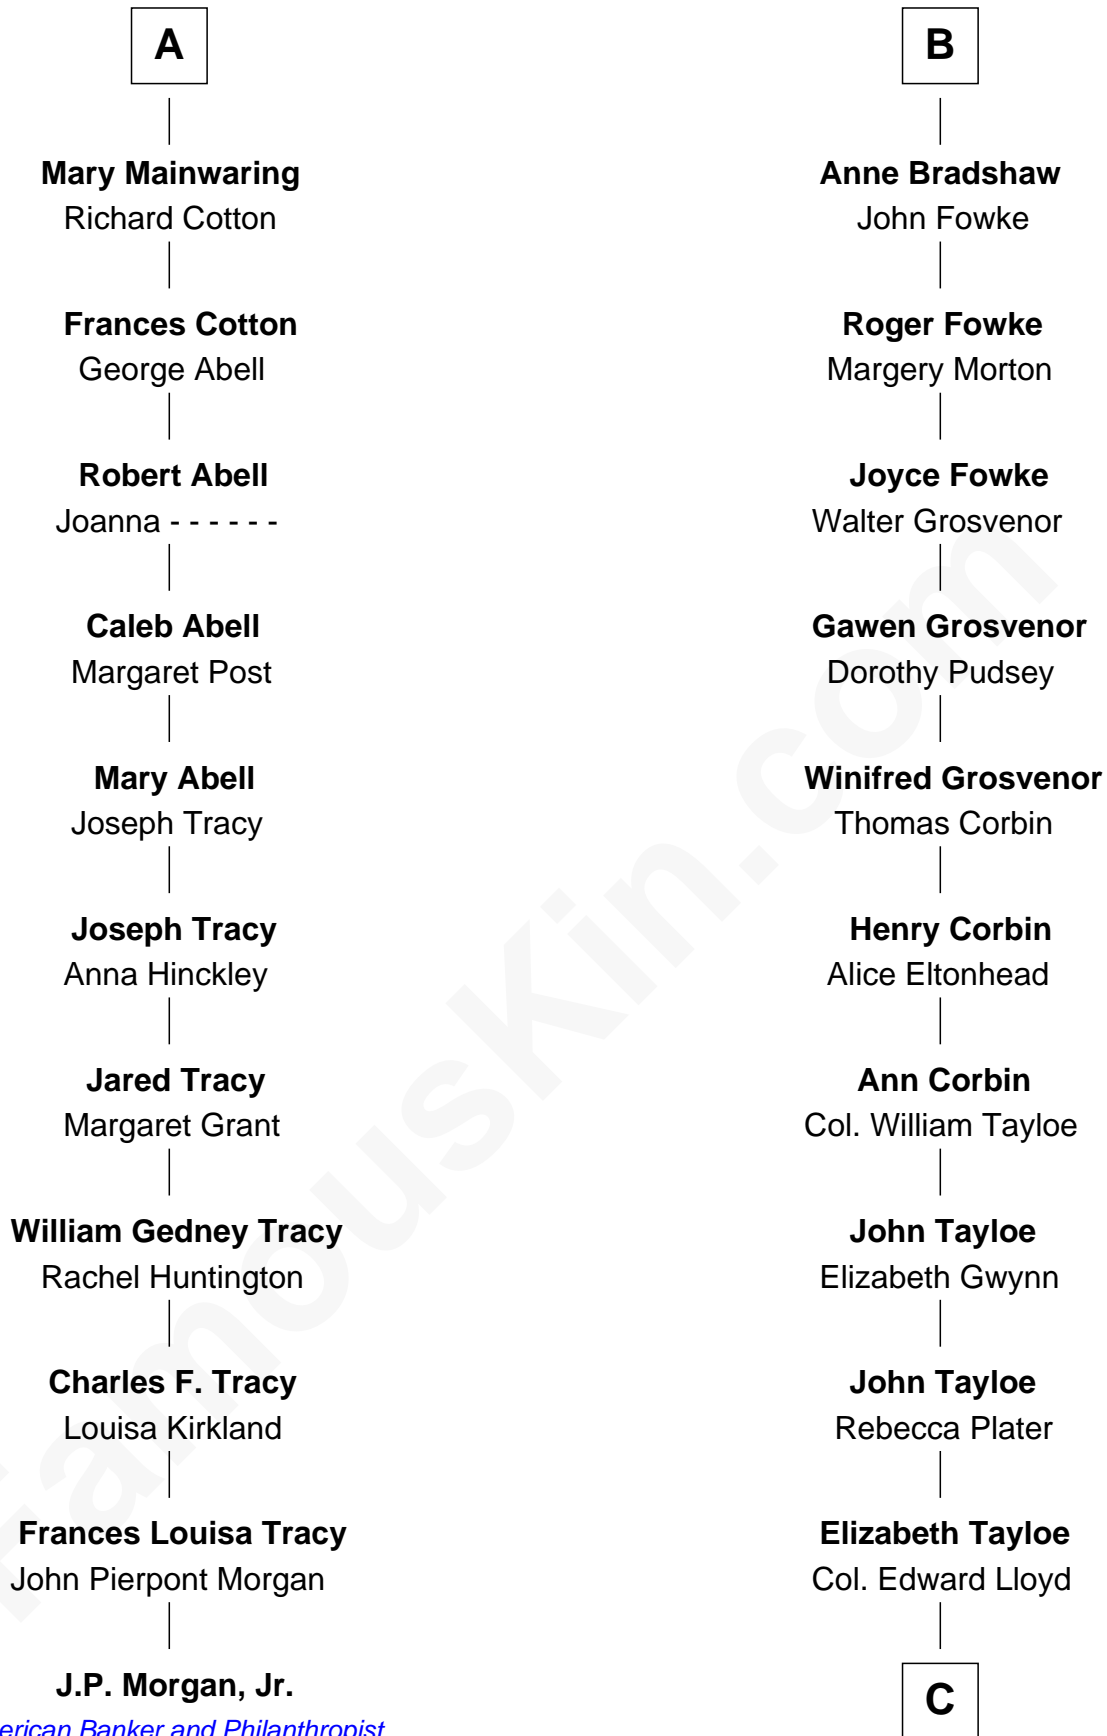

# FamousKin.com Relationship Chart of

**J.P. Morgan, Jr.**

*American Banker and Philanthropist*

17th cousin 2 times removed of

**Henry Lloyd**

*40th Governor of Maryland*

**John de Welles**

Maud de Roos

**C**

Col. Edward Lloyd

Sally Scott Murray

Daniel Lloyd

Catherine Henry

Henry Lloyd

*40th Governor of Maryland*

FamousKin.com