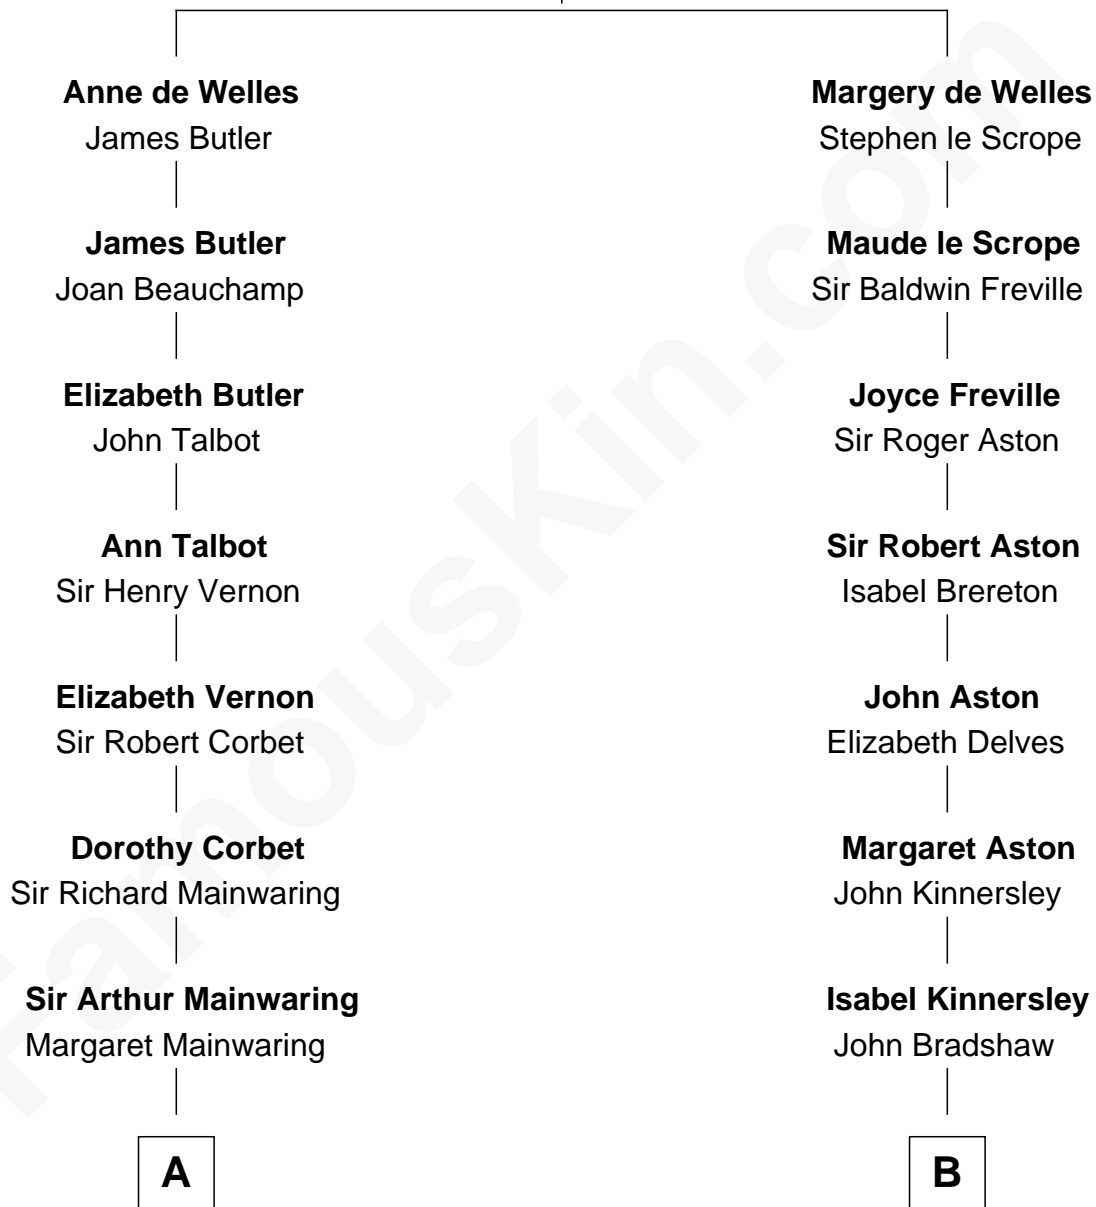

# FamousKin.com Relationship Chart of

**J.P. Morgan, Jr.**

*American Banker and Philanthropist*

17th cousin 2 times removed of

**Henry Lloyd**

*40th Governor of Maryland*

**John de Welles**

Maud de Roos

**C**

Col. Edward Lloyd

Sally Scott Murray

Daniel Lloyd

Catherine Henry

Henry Lloyd

*40th Governor of Maryland*

FamousKin.com