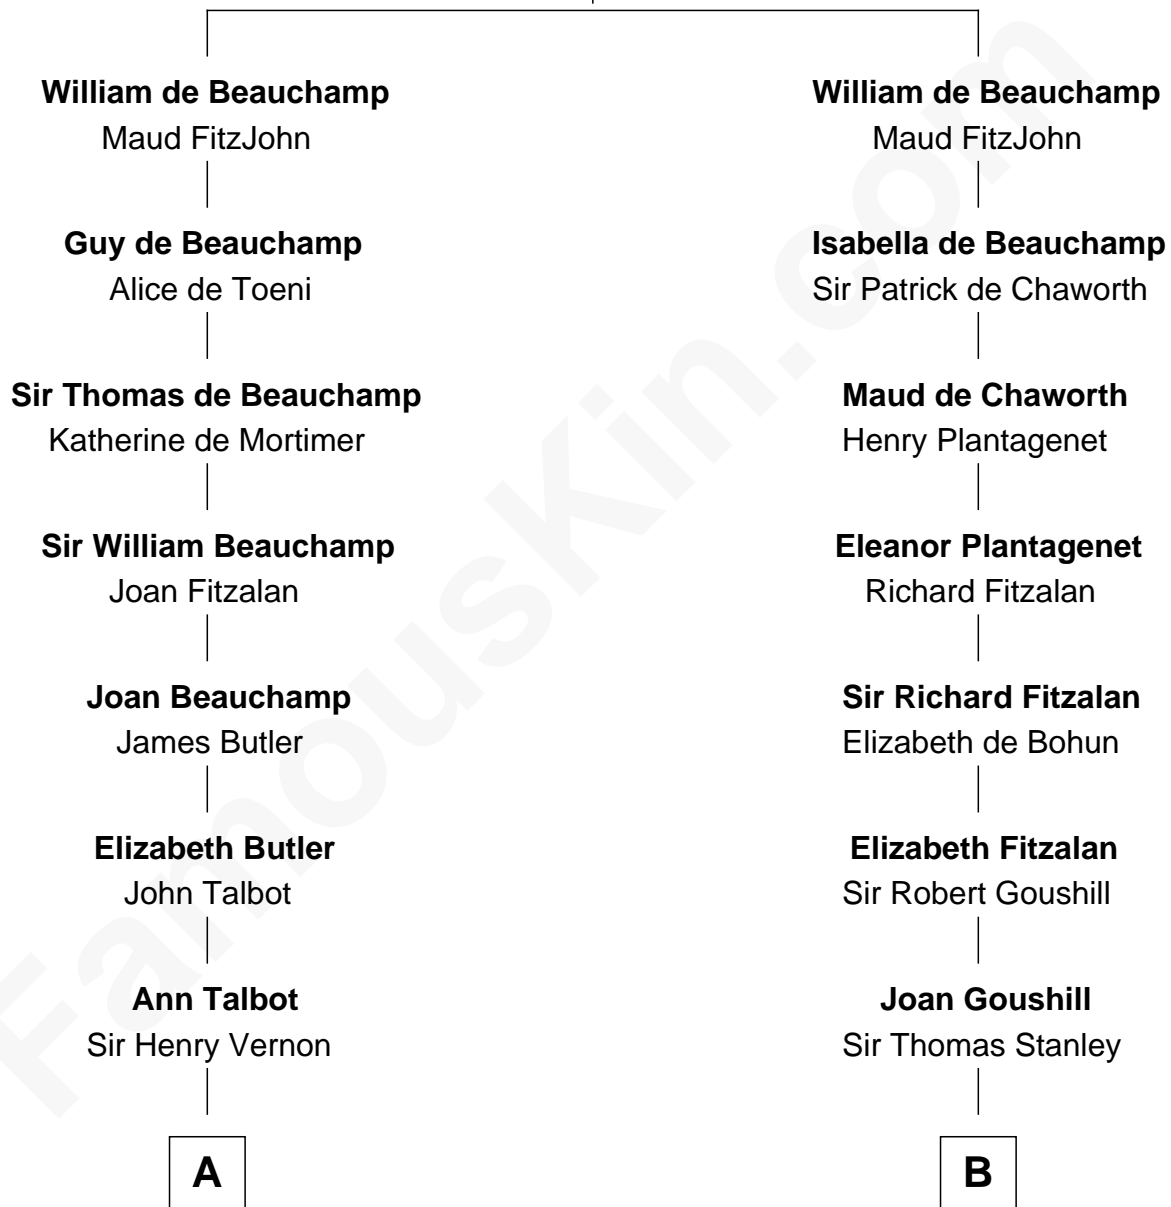

FamousKin.com Relationship Chart of

J.P. Morgan, Jr.

American Banker and Philanthropist

20th cousin of

Henry Lloyd

40th Governor of Maryland

Sir William de Beauchamp

Isabel Mauduit

C

William Gedney Tracy

Rachel Huntington

Charles F. Tracy

Louisa Kirkland

Frances Louisa Tracy

John Pierpont Morgan

J.P. Morgan, Jr.