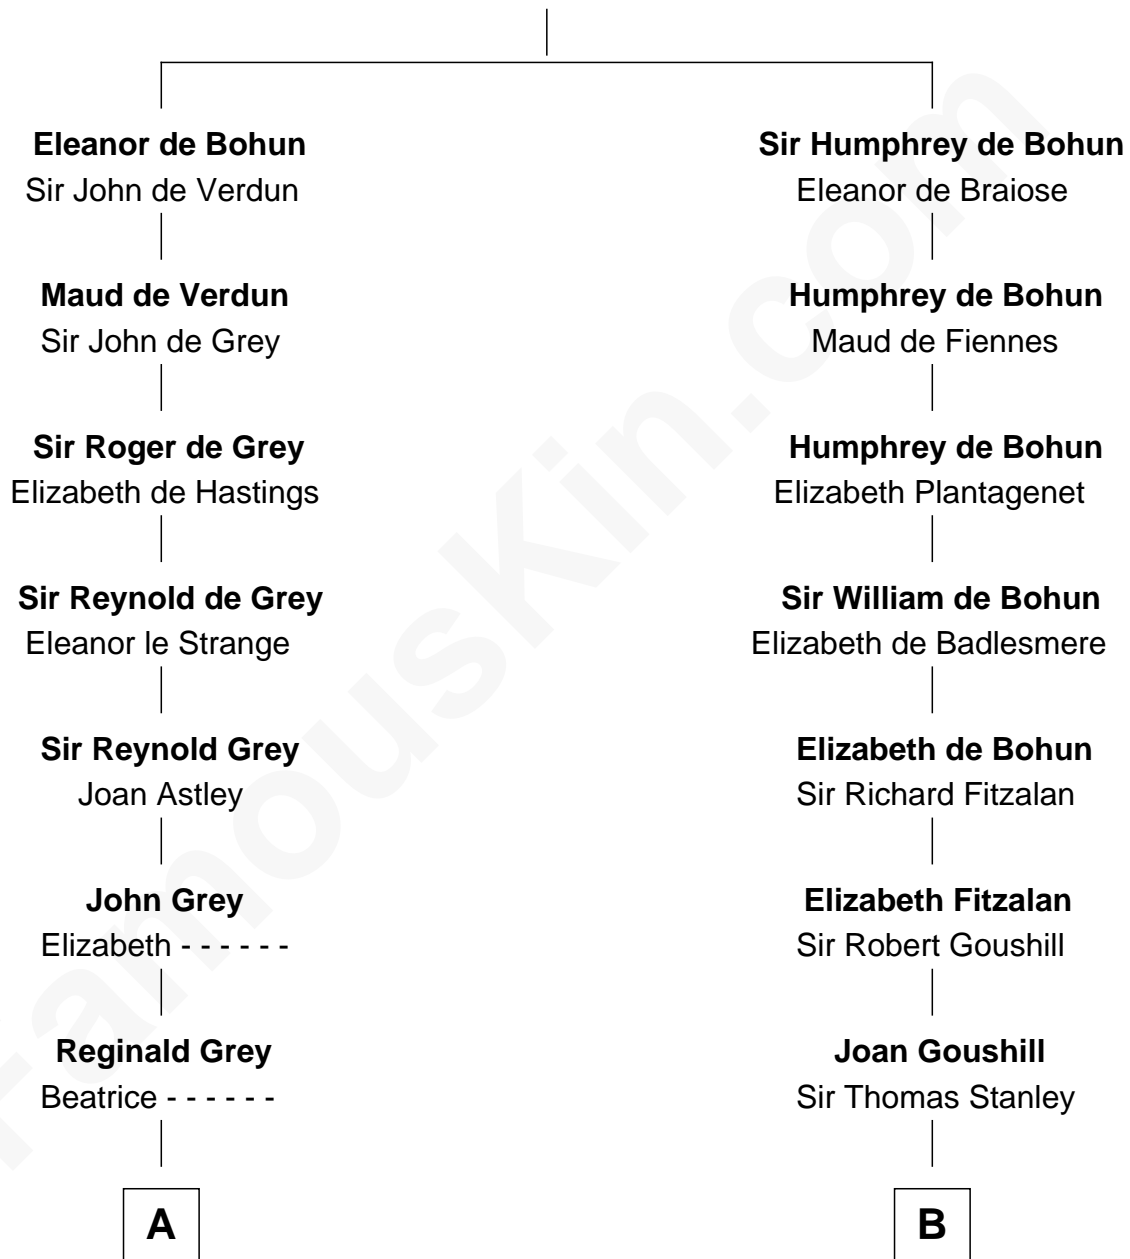

FamousKin.com Relationship Chart of

J.P. Morgan, Jr.

American Banker and Philanthropist

18th cousin 2 times removed of

Charles Goldsborough

16th Governor of Maryland

Sir Humphrey de Bohun

Maud of Eu

C

Mary Sheldon Lord

John Pierpont

Juliet Pierpont

Junius Spencer Morgan

John Pierpont Morgan

Frances Louisa Tracy

J.P. Morgan, Jr.

American Banker and Philanthropist

D

Anna Maria Tilghman

Charles Goldsborough

Charles Goldsborough

16th Governor of Maryland

FamousKin.com