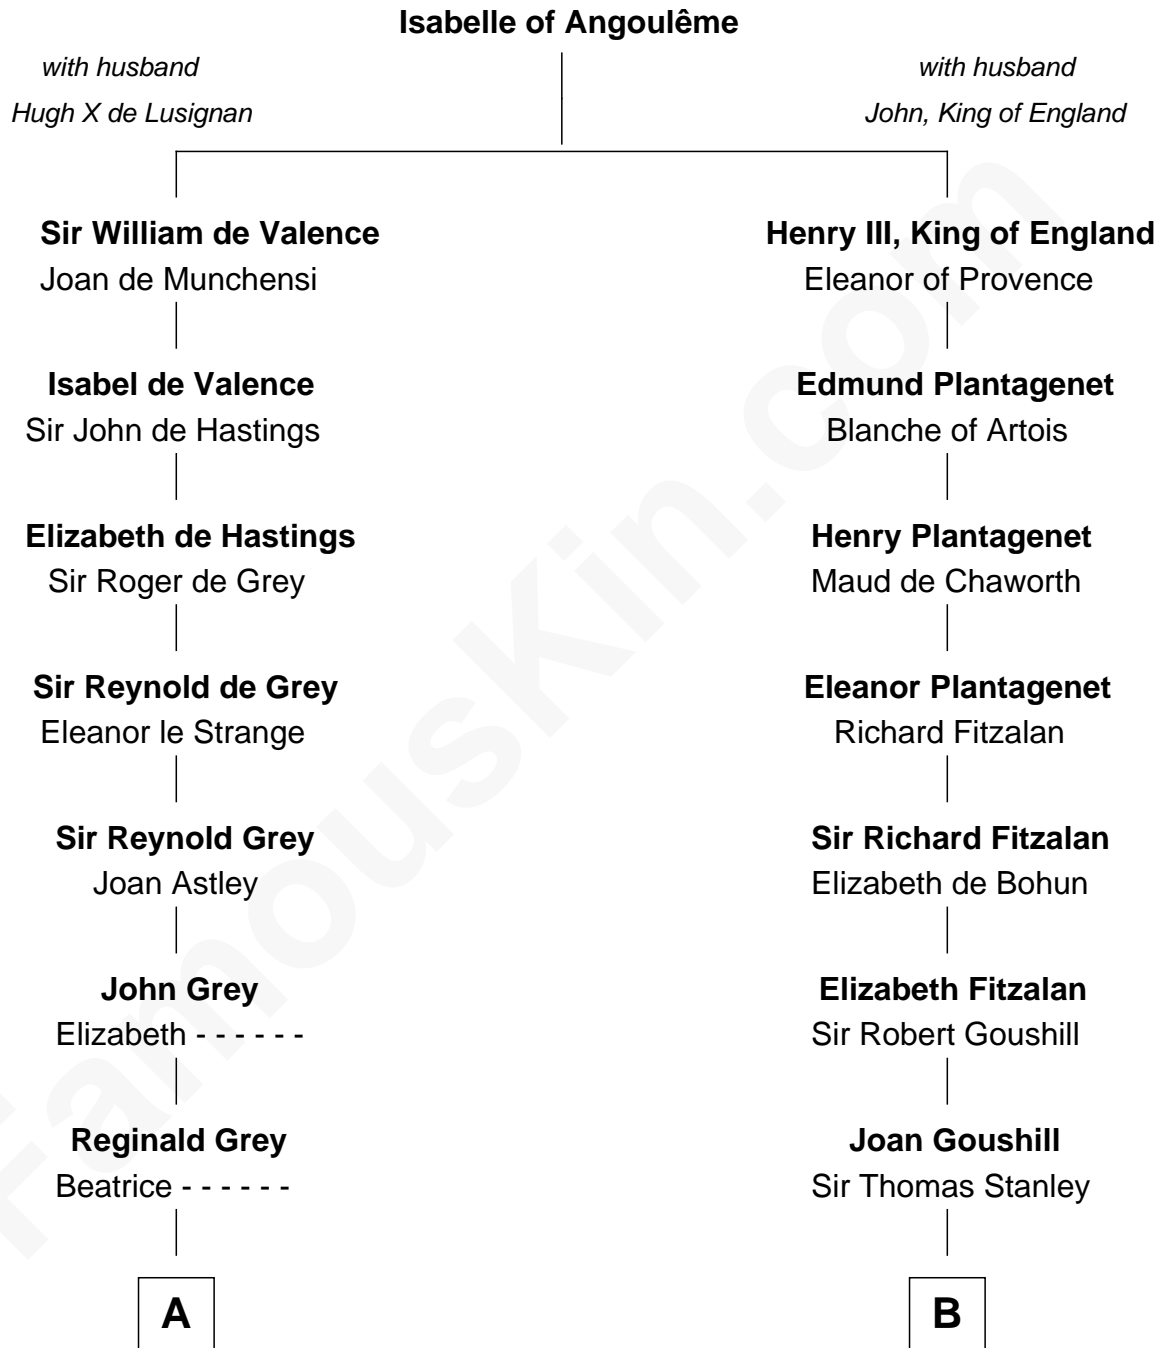

FamousKin.com Relationship Chart of

J.P. Morgan, Jr.

American Banker and Philanthropist

18th cousin 2 times removed of

Charles Goldsborough

16th Governor of Maryland

C

Mary Sheldon Lord

Anna Maria Tilghman

Charles Goldsborough

Charles Goldsborough

16th Governor of Maryland

FamousKin.com