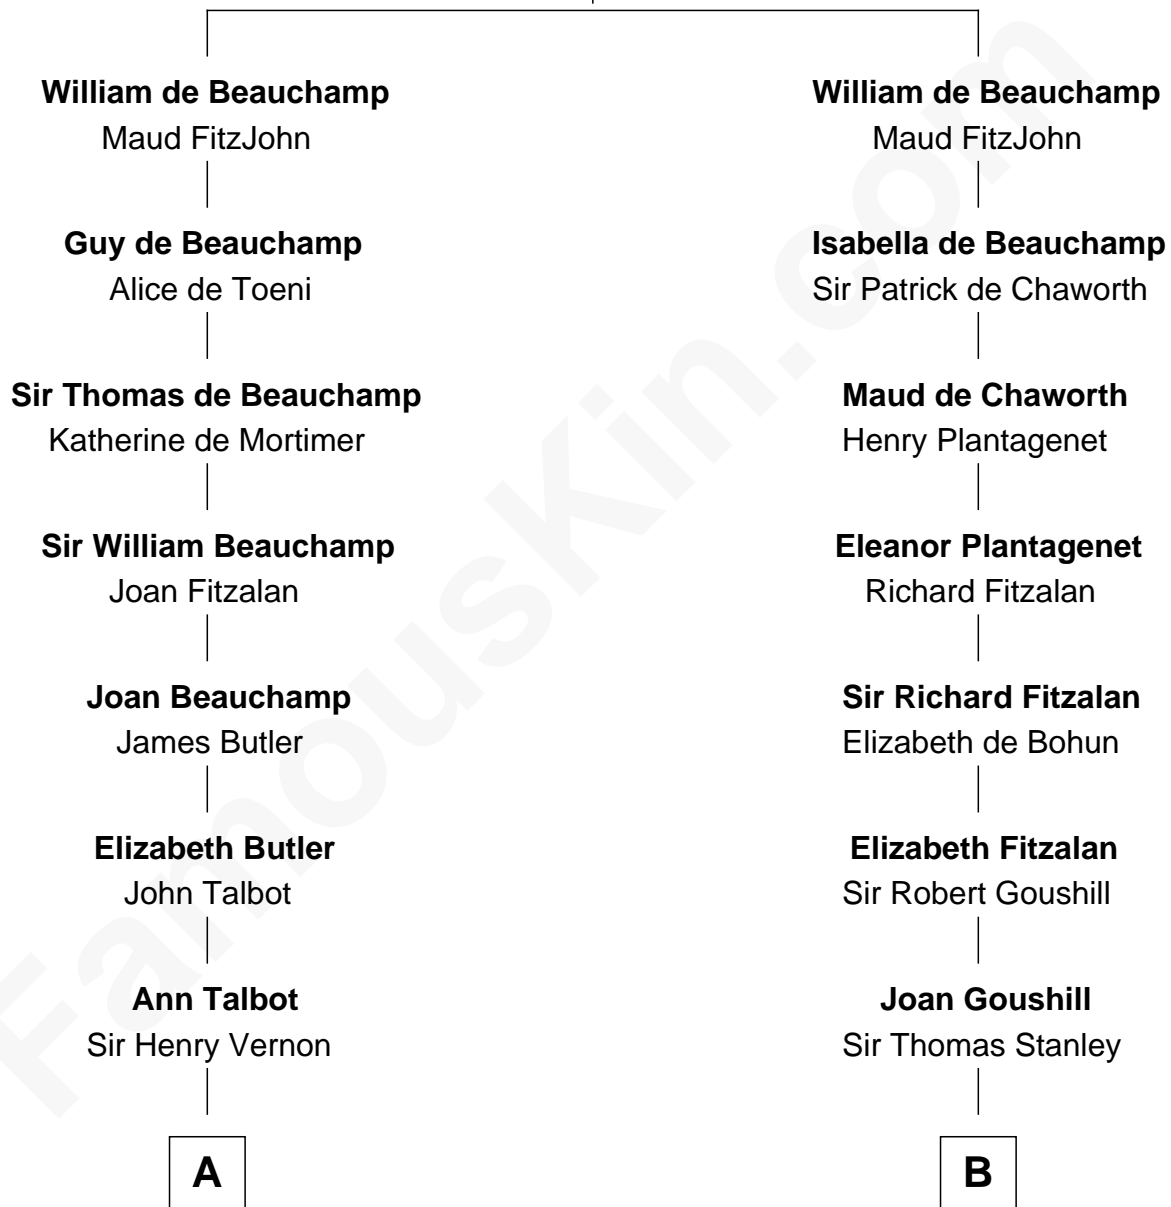

# FamousKin.com Relationship Chart of

**J.P. Morgan, Jr.**

*American Banker and Philanthropist*

18th cousin 2 times removed of

**Charles Goldsborough**

*16th Governor of Maryland*

**Sir William de Beauchamp**

Isabel Mauduit

**C**

**William Gedney Tracy**

Rachel Huntington

**Charles F. Tracy**

Louisa Kirkland

**Frances Louisa Tracy**

John Pierpont Morgan

**J.P. Morgan, Jr.**

*American Banker and Philanthropist*

**D**

**Anna Maria Tilghman**

Charles Goldsborough

**Charles Goldsborough**

*16th Governor of Maryland*

FamousKin.com