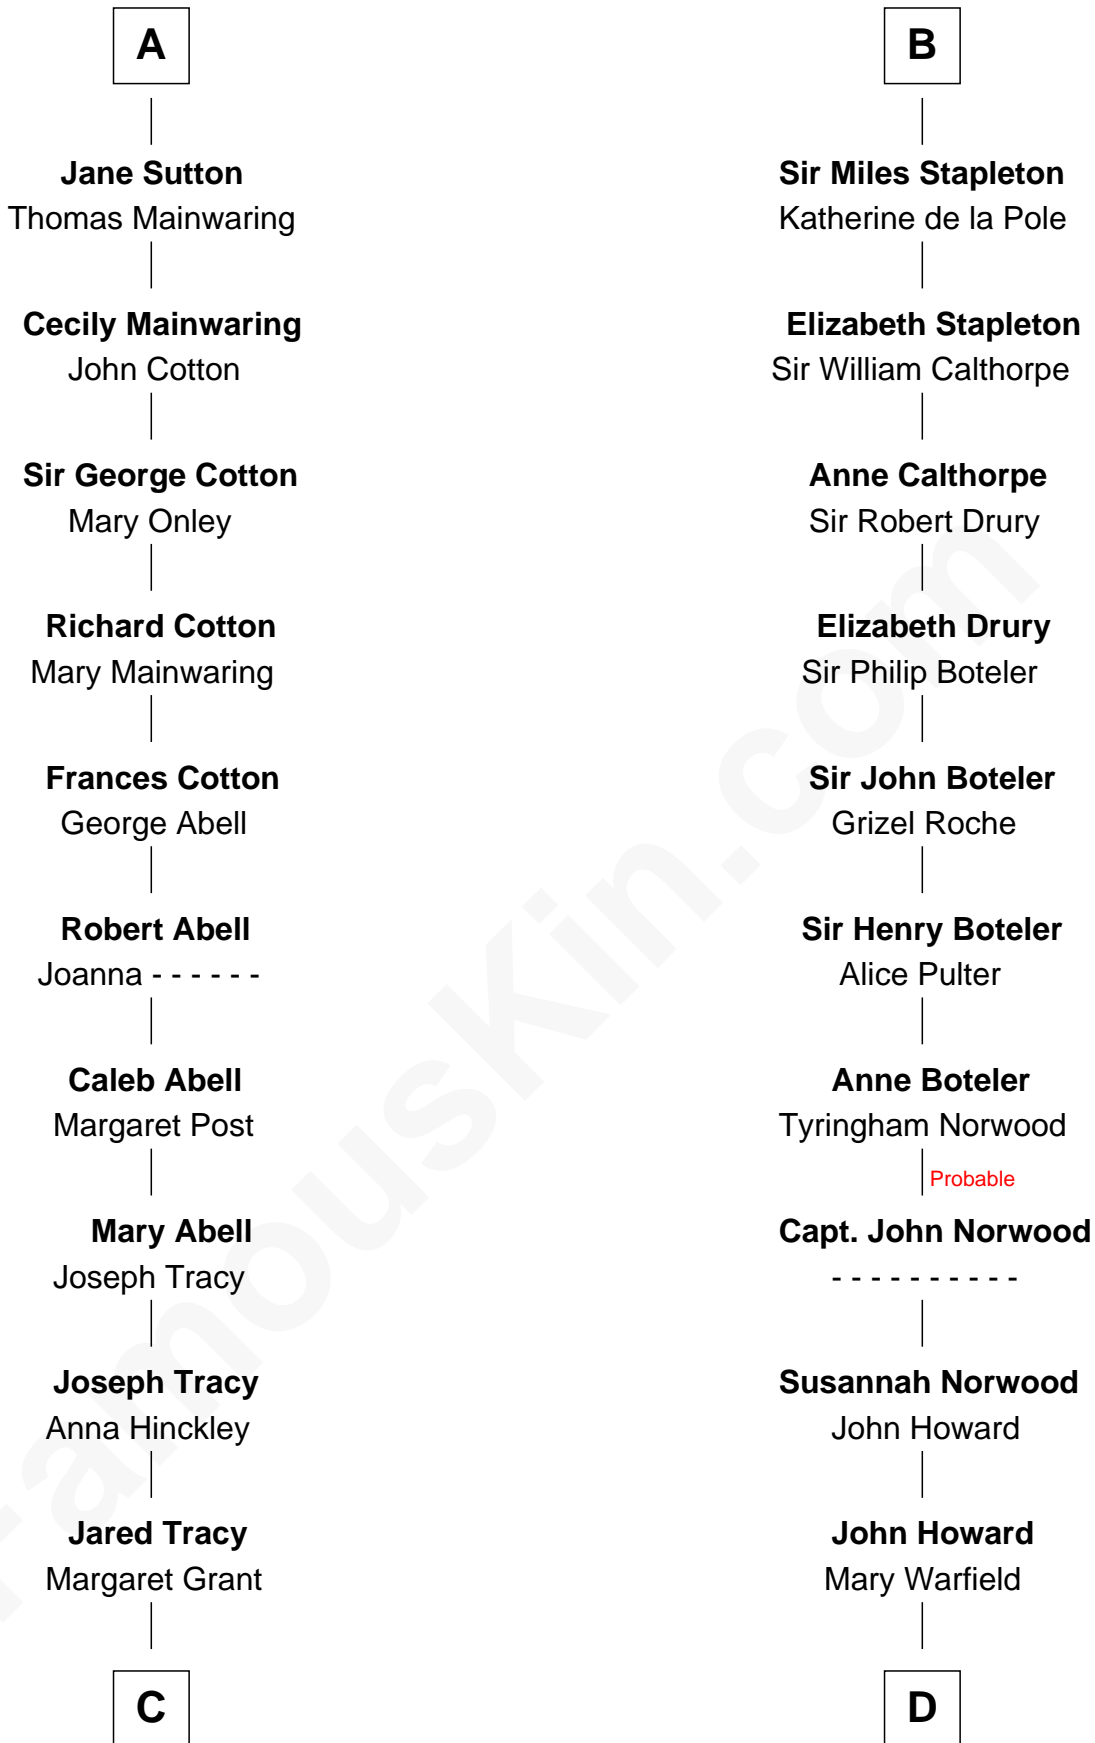

FamousKin.com Relationship Chart of

J.P. Morgan, Jr.

American Banker and Philanthropist

19th cousin 1 time removed of

Charles Carnan Ridgely

15th Governor of Maryland

John, King of England

C

William Gedney Tracy

Rachel Huntington

Charles F. Tracy

Louisa Kirkland

Frances Louisa Tracy

John Pierpont Morgan

J.P. Morgan, Jr.

American Banker and Philanthropist

D

Rachel Howard

Col. Charles Ridgely

Achsah Ridgely

Charles R. Carnan

Charles Carnan Ridgely

15th Governor of Maryland

FamousKin.com