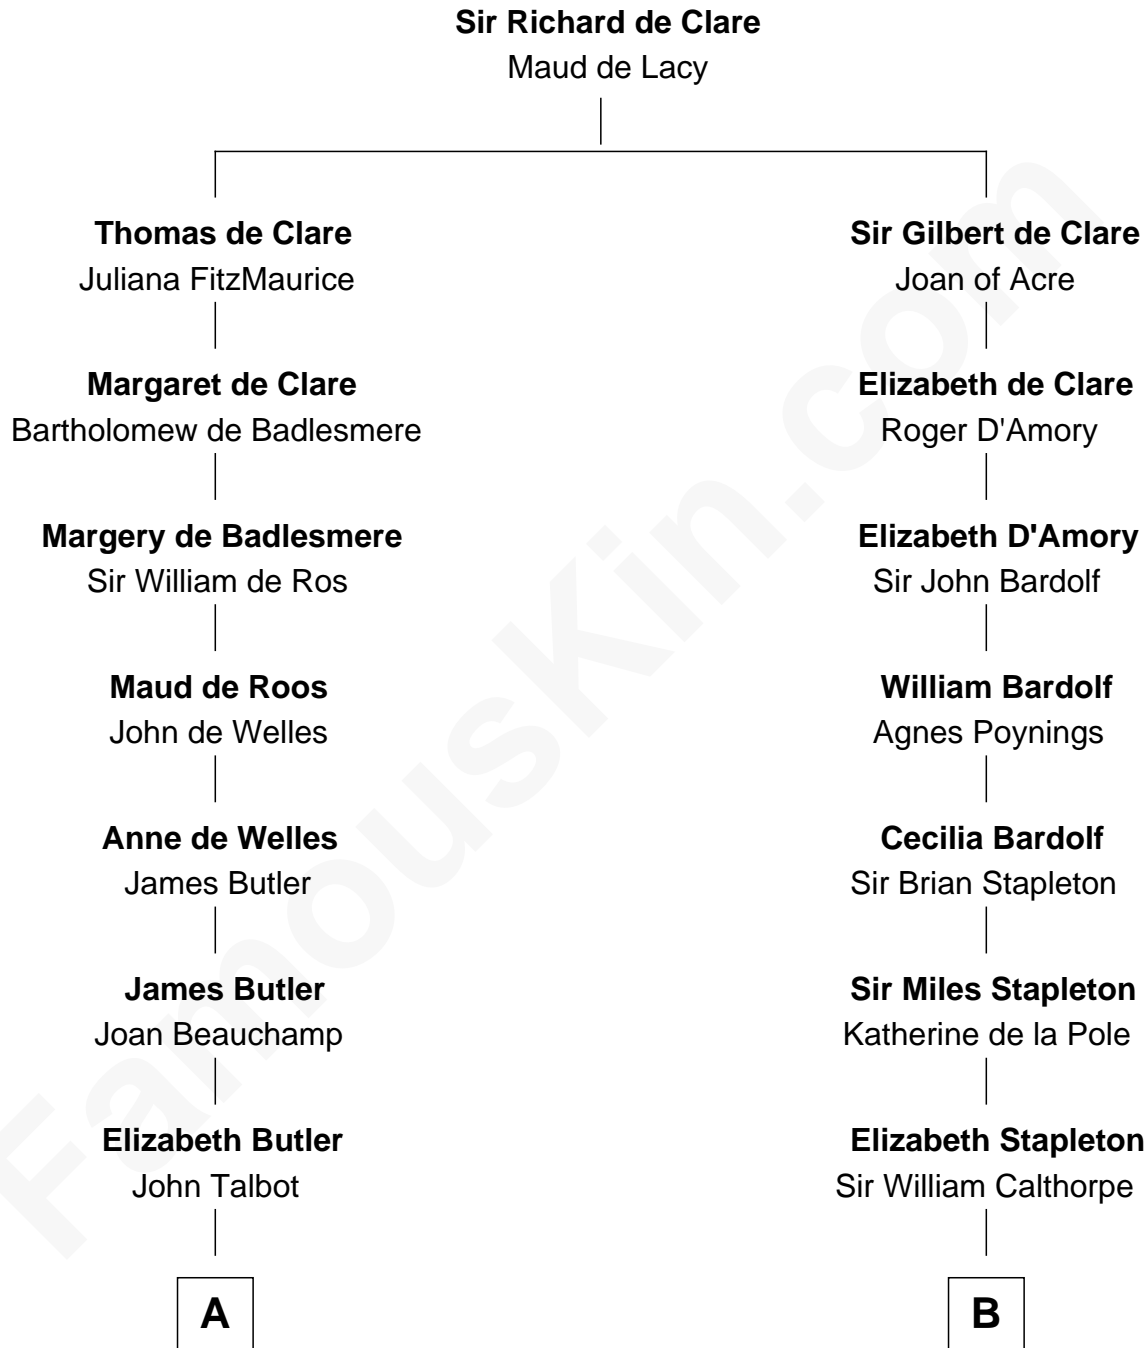

FamousKin.com Relationship Chart of

J.P. Morgan, Jr.

American Banker and Philanthropist

17th cousin 4 times removed of

Charles Carnan Ridgely

15th Governor of Maryland

C

—
Jared Tracy
Margaret Grant

—
William Gedney Tracy
Rachel Huntington

—
Charles F. Tracy
Louisa Kirkland

—
Frances Louisa Tracy
John Pierpont Morgan

—
J.P. Morgan, Jr.
American Banker and Philanthropist

FamousKin.com